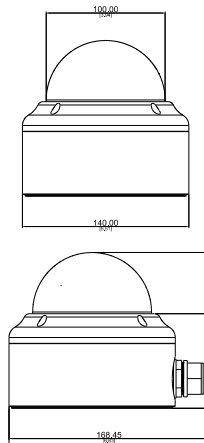

PHOTO INDICATION

DIMENSION DIAGRAM

- 1 Ethernet Port
- 2 Digital Input / Output
- 3 Memory Card Slot
- 4 Reset Button
- 5 DC 12V Power Input

Unit: mm [inch]

ACCESSORY OPTIONS

Power Supply		
PPOE-0001		IEEE 802.3af PoE Injector for Class 1, 2 or 3 devices, with universal adapter
PPBX-0002		AC 100-240V to DC 12V power adapter with universal connector

Popular Mounting Solutions		
Surface	Accessories not required	
Wall	PMAX-0333	
Pendant	PMAX-0113	

PRODUCT SPECIFICATION

A81

• Device

Device Type	Outdoor Zoom Dome Camera
Image Sensor	Progressive Scan CMOS
Sensor Size	1/2.8"
Effective Pixels	2048 (H) x 1536 (V) (3.15 MP)
Horizontal Resolution	1280 TVL
Day / Night	Yes
Low Light Sensitivity	Superior
Minimum Illumination	Color: 0.01 lux at F1.4 (30 IRE, 2400°K); B/W: 0 lux (IR LED on)
Mechanical IR Cut Filter	Yes
IR Sensitivity Range	700 - 1150nm
IR LED	Adaptive IR LED x 12 (850nm)
IR Working Distance	30 m (0 lux, 30 IRE, Gain 255, Auto shutter mode)
Electronic Shutter	1/5 ~ 1/8000 sec (manual mode)
S/N Ratio	56 dB

• Interface

Digital Input	1, Terminal block
Digital Output	1, Terminal block
Local Storage	**MicroSDHC/SDXC memory card slot (card not included)

• General

Power Source / Consumption	PoE Class3; DC12V / 10W; 8W
Weight	880g (1.94lb)
Dimensions (Ø x H)	139.95 x 131.17mm (5.5" x 5.2")
Environmental Casing	Weatherproof (IP66 rated); Vandal proof (IK10); Transparent dome cover
Mount Type	Surface, Pendant, Wall
Starting Temperature	-20°C ~ 50°C (-4°F ~ 122°F) within 30 minutes
Operating Temperature	-20°C ~ 50°C (-4°F ~ 122°F)
Operating Humidity	20% ~ 80% RH
Approvals	CE (EN 55022 Class A, EN 55024), FCC (Part15 Subpart B Class A), IP66, IK10