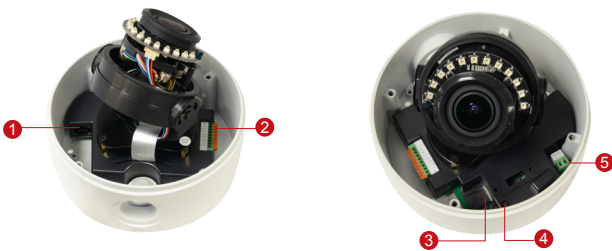

PHOTO INDICATION

DIMENSION DIAGRAM

- 1 Ethernet Port
- 2 Digital Input / Output
- 3 Memory Card Slot
- 4 Reset Button
- 5 DC 12V Power Input

Unit: mm [inch]

ACCESSORY OPTIONS

Power Supply		
PPOE-0001		IEEE 802.3af PoE Injector for Class 1, 2 or 3 devices, with universal adapter
PPBX-0002		AC 100-240V to DC 12V power adapter with universal connector

Popular Mounting Solutions		
Surface	Accessories not required	
Wall	PMAX-0333	
Pendant	PMAX-0113	

PRODUCT SPECIFICATION

A81

• Device

Device Type	Outdoor Zoom Dome Camera
Image Sensor	Progressive Scan CMOS
Sensor Size	1/2.8"
Effective Pixels	2048 (H) x 1536 (V) (3.15 MP)
Horizontal Resolution	1280 TVL
Day / Night	Yes
Low Light Sensitivity	Superior
Minimum Illumination	Color: 0.01 lux at F1.4 (30 IRE, 2400°K); B/W: 0 lux (IR LED on)
Mechanical IR Cut Filter	Yes
IR Sensitivity Range	700 - 1150nm
IR LED	Adaptive IR LED x 12 (850nm)
IR Working Distance	30 m (0 lux, 30 IRE, Gain 255, Auto shutter mode)
Electronic Shutter	1/5 ~ 1/8000 sec (manual mode)
S/N Ratio	56 dB

• Interface

Digital Input	1, Terminal block
Digital Output	1, Terminal block
Local Storage	**MicroSDHC/SDXC memory card slot (card not included)

• General

Power Source / Consumption	PoE Class3; DC12V / 10W; 8W
Weight	880g (1.94lb)
Dimensions (Ø x H)	139.95 x 131.17mm (5.5" x 5.2")
Environmental Casing	Weatherproof (IP66 rated); Vandal proof (IK10); Transparent dome cover
Mount Type	Surface, Pendant, Wall
Starting Temperature	-20°C ~ 50°C (-4°F ~ 122°F) within 30 minutes
Operating Temperature	-20°C ~ 50°C (-4°F ~ 122°F)
Operating Humidity	20% ~ 80% RH
Approvals	CE (EN 55022 Class A, EN 55024), FCC (Part15 Subpart B Class A), IP66, IK10