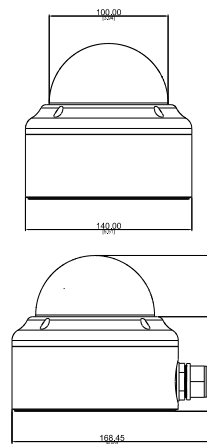

PHOTO INDICATION

- 1 Ethernet Port
- 2 Digital Input / Output
- 3 Memory Card Slot
- 4 Reset Button
- 5 DC 12V Power Input

DIMENSION DIAGRAM

Unit: mm [inch]

ACCESSORY OPTIONS

Power Supply		
PPOE-0001		IEEE 802.3af PoE Injector for Class 1, 2 or 3 devices, with universal adapter
PPBX-0002		AC 100-240V to DC 12V power adapter with universal connector

Popular Mounting Solutions		
Surface	Accessories not required	
Wall	PMAX-0333	
Pendant	PMAX-0113	

PRODUCT SPECIFICATION

A82

• Device

Device Type	Outdoor Zoom Dome Camera
Image Sensor	Progressive Scan CMOS
Sensor Size	1/1.8"
Effective Pixels	2592 (H) x 1944 (V) (5 MP)
Horizontal Resolution	1650 TVL
Day / Night	Yes
Low Light Sensitivity	Superior
Minimum Illumination	Color: 0.1 lux at F1.5 (30 IRE, 2400°K); B/W: 0.05 lux (IR LED on)
Mechanical IR Cut Filter	Yes
IR Sensitivity Range	700 - 1150nm
IR LED	Adaptive IR LED x 12 (850nm)
IR Working Distance	30 m (0 lux, 30 IRE, Gain 255, Auto shutter mode)
Electronic Shutter	1/5 ~ 1/8000 sec (manual mode)
S/N Ratio	56 dB

• Interface

Digital Input	1, Terminal block
Digital Output	1, Terminal block
Local Storage	MicroSDHC/SDXC memory card slot (card not included)

• General

Power Source / Consumption	PoE Class3; DC12V / 10W; 8W
Weight	880g (1.94lb)
Dimensions (Ø x H)	139.95 x 131.17mm (5.5" x 5.2")
Environmental Casing	Weatherproof (IP66 rated); Vandal proof (IK10); Transparent dome cover
Mount Type	Surface, Pendant, Wall
Starting Temperature	-20°C ~ 50°C (-4°F ~ 122°F) within 30 minutes
Operating Temperature	-40°C ~ 50°C (-40°F ~ 122°F)
Operating Humidity	20% ~ 80% RH
Approvals	CE (EN 55022 Class A, EN 55024), FCC (Part15 Subpart B Class A), IP66, IK10