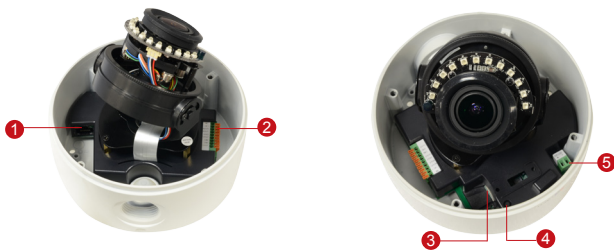

PHOTO INDICATION

- 1 Ethernet Port
- 2 Digital Input / Output
- 3 Memory Card Slot
- 4 Reset Button
- 5 DC 12V Power Input

DIMENSION DIAGRAM

Unit: mm [inch]

ACCESSORY OPTIONS

Power Supply		
PPOE-0001		IEEE 802.3af PoE Injector for Class 1, 2 or 3 devices, with universal adapter
PPBX-0002		AC 100-240V to DC 12V power adapter with universal connector

Popular Mounting Solutions		
Surface	Accessories not required	
Wall	PMAX-0333	
Pendant	PMAX-0113	

PRODUCT SPECIFICATION

A82

• Device

Device Type	Outdoor Zoom Dome Camera
Image Sensor	Progressive Scan CMOS
Sensor Size	1/1.8"
Effective Pixels	2592 (H) x 1944 (V) (5 MP)
Horizontal Resolution	1650 TVL
Day / Night	Yes
Low Light Sensitivity	Superior
Minimum Illumination	Color: 0.1 lux at F1.5 (30 IRE, 2400°K); B/W: 0.05 lux (IR LED on)
Mechanical IR Cut Filter	Yes
IR Sensitivity Range	700 - 1150nm
IR LED	Adaptive IR LED x 12 (850nm)
IR Working Distance	30 m (0 lux, 30 IRE, Gain 255, Auto shutter mode)
Electronic Shutter	1/5 ~ 1/8000 sec (manual mode)
S/N Ratio	56 dB

• Interface

Digital Input	1, Terminal block
Digital Output	1, Terminal block
Local Storage	MicroSDHC/SDXC memory card slot (card not included)

• General

Power Source / Consumption	PoE Class3; DC12V / 10W; 8W
Weight	880g (1.94lb)
Dimensions (Ø x H)	139.95 x 131.17mm (5.5" x 5.2")
Environmental Casing	Weatherproof (IP66 rated); Vandal proof (IK10); Transparent dome cover
Mount Type	Surface, Pendant, Wall
Starting Temperature	-20°C ~ 50°C (-4°F ~ 122°F) within 30 minutes
Operating Temperature	-40°C ~ 50°C (-40°F ~ 122°F)
Operating Humidity	20% ~ 80% RH
Approvals	CE (EN 55022 Class A, EN 55024), FCC (Part15 Subpart B Class A), IP66, IK10