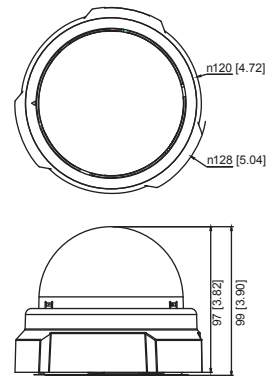

DIMENSION DIAGRAM

Unit: mm [inch]

ACCESSORY OPTIONS

Dome Cover		
PDCX-0105		3-inch, smoke, non-vandal proof
Power Supply		
PPOE-0001		IEEE 802.3af PoE Injector for Class 1, 2 or 3 devices, with universal adapter

PRODUCT SPECIFICATION**D54****• Device**

Device Type	Fixed Indoor Dome Camera
Image Sensor	Progressive Scan CMOS
Sensor Size	1/4"
Effective Pixels	1280 (H) x 800 (V) (1.02 MP)
Horizontal Resolution	700 TVL
Day / Night	Yes
Low Light Sensitivity	Standard
Minimum Illumination	Color: 0.1 lux at F1.8 (30 IRE, 2400°K); B/W: 0 lux (IR LED on)
Color to B/W Switch	ISP based switch, configurable
Mechanical IR Cut Filter	Yes
IR Sensitivity Range	700~1100nm
IR LED	Adaptive IR LED x 10 (850nm)
IR Working Distance	20 m (0 lux, 30 IRE, Gain 255, Auto shutter mode)
Electronic Shutter	1/5 ~ 1/2,000 sec (manual mode); 1/5 ~ 1/10,000 sec (auto mode)
S/N Ratio	52 dB

• Lens

Focal Length / Aperture	Fixed focal, f3.6 mm / F1.8
Iris	Fixed iris
Focus	Fixed focus
Lens Mount	Board mount
Horizontal Viewing Angle	60.6°
Viewing Angle Adjustment	Pan: 0° - 330°; Tilt: 20° - 90°

• General

Power Source / Consumption	PoE Class 2 (IEEE802.3af) / 4.26 W (IR on)
Weight	292 g (0.64 lb)
Dimensions (Ø x H)	128 mm x 99 mm (5.04" x 3.90")
Mount Type	Surface, Pendant, Wall, Corner, Pole, Flush, Gang box
Starting Temperature	-10°C ~ 50°C (14°F ~ 122°F)
Operating Temperature	-10°C ~ 50°C (14°F ~ 122°F)
Operating Humidity	10% ~ 85% RH
Approvals	CE (EN 55022 Class B, EN 55024), FCC (Part15 Subpart B Class B), UL (for optional PoE injector)