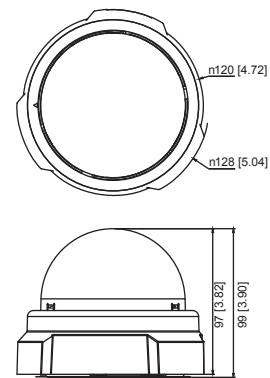

D55

3MP Indoor Dome with D/N,
Adaptive IR, Fixed Lens

- 3 Megapixel with 1080p
- Day & Night with Adaptive IR LED
- Fixed Lens with f3.6mm / F1.8
- 30 fps at 1920 x 1080

PHOTO INDICATION

- 1 Power LED
- 2 Ethernet Port
- 3 Reset Button

DIMENSION DIAGRAM

Unit: mm [inch]

ACCESSORY OPTIONS

Dome Cover		
PDCX-0105		3-inch, smoke, non-vandal proof
Power Supply		
PPOE-0001		IEEE 802.3af PoE Injector for Class 1, 2 or 3 devices, with universal adapter

* For more mounting solutions, please refer to Project Planner on www.acti.com

PRODUCT SPECIFICATION

D55

• Device

Device Type	Fixed Indoor Dome Camera
Image Sensor	Progressive Scan CMOS
Sensor Size	1/3.2"
Effective Pixels	2592 (H) x 1944 (V) (5.04 MP)
Horizontal Resolution	1350 TVL
Day / Night	Yes
Low Light Sensitivity	Standard
Minimum Illumination	Color: 0.1 lux at F1.8 (30 IRE, 2400°K); B/W: 0 lux (IR LED on)
Color to B/W Switch	ISP based switch, configurable
Mechanical IR Cut Filter	Yes
IR Sensitivity Range	700~1100nm
IR LED	Adaptive IR LED x 10 (850nm)
IR Working Distance	20 m (0 lux, 30 IRE, Gain 255, Auto shutter mode)
Electronic Shutter	1/5 ~ 1/2,000 sec (manual mode); 1/5 ~ 1/10,000 sec (auto mode)
S/N Ratio	52 dB

• General

Power Source / Consumption	PoE Class 2 (IEEE802.3af) / 6.02 W (IR on)
Weight	292 g (0.64 lb)
Dimensions (Ø x H)	128 mm x 99 mm (5.04" x 3.90")
Mount Type	Surface, Pendant, Wall, Corner, Pole, Flush, Gang box
Starting Temperature	-10 °C ~ 50 °C (14 °F ~ 122 °F)
Operating Temperature	-10 °C ~ 50 °C (14 °F ~ 122 °F)
Operating Humidity	10% ~ 85% RH
Approvals	CE (EN 55022 Class B, EN 55024), FCC (Part15 Subpart B Class B), UL (for optional PoE injector)