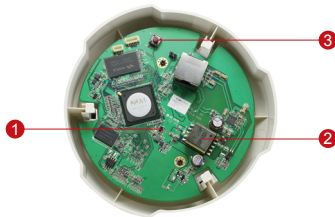

D55

3MP Indoor Dome with D/N,
Adaptive IR, Fixed Lens

- 3 Megapixel with 1080p
- Day & Night with Adaptive IR LED
- Fixed Lens with f3.6mm / F1.8
- 30 fps at 1920 x 1080

PHOTO INDICATION

- 1 Power LED
- 2 Ethernet Port
- 3 Reset Button

DIMENSION DIAGRAM

Unit: mm [inch]

ACCESSORY OPTIONS

Dome Cover		
PDCX-0105		3-inch, smoke, non-vandal proof
Power Supply		
PPOE-0001		IEEE 802.3af PoE Injector for Class 1, 2 or 3 devices, with universal adapter

* For more mounting solutions, please refer to Project Planner on www.acti.com

PRODUCT SPECIFICATION

D55

• Device

Device Type	Fixed Indoor Dome Camera
Image Sensor	Progressive Scan CMOS
Sensor Size	1/3.2"
Effective Pixels	2592 (H) x 1944 (V) (5.04 MP)
Horizontal Resolution	1350 TVL
Day / Night	Yes
Low Light Sensitivity	Standard
Minimum Illumination	Color: 0.1 lux at F1.8 (30 IRE, 2400°K); B/W: 0 lux (IR LED on)
Color to B/W Switch	ISP based switch, configurable
Mechanical IR Cut Filter	Yes
IR Sensitivity Range	700~1100nm
IR LED	Adaptive IR LED x 10 (850nm)
IR Working Distance	20 m (0 lux, 30 IRE, Gain 255, Auto shutter mode)
Electronic Shutter	1/5 ~ 1/2,000 sec (manual mode); 1/5 ~ 1/10,000 sec (auto mode)
S/N Ratio	52 dB

• General

Power Source / Consumption	PoE Class 2 (IEEE802.3af) / 6.02 W (IR on)
Weight	292 g (0.64 lb)
Dimensions (Ø x H)	128 mm x 99 mm (5.04" x 3.90")
Mount Type	Surface, Pendant, Wall, Corner, Pole, Flush, Gang box
Starting Temperature	-10 °C ~ 50 °C (14 °F ~ 122 °F)
Operating Temperature	-10 °C ~ 50 °C (14 °F ~ 122 °F)
Operating Humidity	10% ~ 85% RH
Approvals	CE (EN 55022 Class B, EN 55024), FCC (Part15 Subpart B Class B), UL (for optional PoE injector)