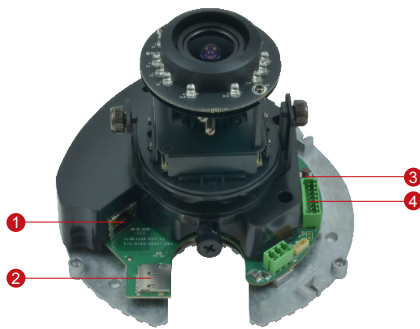

D65A

3MP Indoor Dome with D/N, Adaptive IR, Vari-focal Lens

- 3 Megapixel with 1080p
- Day & Night with Adaptive IR LED
- Vari-focal Lens with f2.8-12mm/ F1.4
- 30 fps at 1920 x 1080
- Vandal Resistant (IK09)

PHOTO INDICATION

- 1 Ethernet Port
- 2 Memory Card Slot
- 3 Reset Button
- 4 Digital Input/Output and Audio-In / Audio-out

DIMENSION DIAGRAM

Unit: mm [inch]

ACCESSORY OPTIONS

Dome Cover		
PDCX-1101		4-inch, smoked, vandal proof (IK10)

* For more mounting solutions, please refer to Project Planner on www.acti.com

PRODUCT SPECIFICATION**D65A****• Device**

Device Type	Indoor Dome Camera
Image Sensor	Progressive Scan CMOS
Sensor Size	1/3.2"
Effective Pixels	2048 (H) x 1536 (V) (3.15MP)
Horizontal Resolution	1350 TVL
Day / Night	Yes
Low Light Sensitivity	Standard
Minimum Illumination	Color: 0.1 lux at F1.4 (30 IRE, 2400°K); B/W: 0 lux (IR LED on)
Color to B/W Switch	ISP based switch, configurable
Mechanical IR Cut Filter	Yes
IR Sensitivity Range	700~1100nm
IR LED	Adaptive IR LED x 15 (850nm)
IR Working Distance	30 m (0 lux, 30 IRE, Gain 255 auto shutter mode)
Electronic Shutter	1/5 ~ 1/2,000 sec (manual mode); 1/5 ~ 1/10,000 sec (auto mode)
S/N Ratio	52 dB

• Interface

Digital Input	1, Terminal block
Digital Output	1, Terminal block
Local Storage	MicroSDHC/MicroSDXC memory card slot (card not included)

• General

Power Source / Consumption	PoE Class 2 (IEEE802.3af) / 6.49 W (IR on)
Weight	538g (1.186 lb)
Dimensions (Ø x H)	146 mm x 114 mm (5.75" x 4.5")
Environmental Casing	Vandal resistant (IK09 rated); Transparent dome cover
Mount Type	Surface, Pendant, Wall, Corner, Pole, Flush, Gang box
Starting Temperature	-10°C ~ 50°C (14°F ~ 122°F)
Operating Temperature	-10°C ~ 50°C (14°F ~ 122°F)
Operating Humidity	10% ~ 85% RH
Approvals	CE (EN 55022 Class B, EN 55024), FCC (Part15 Subpart B Class B), IK09, UL (for optional PoE injector)