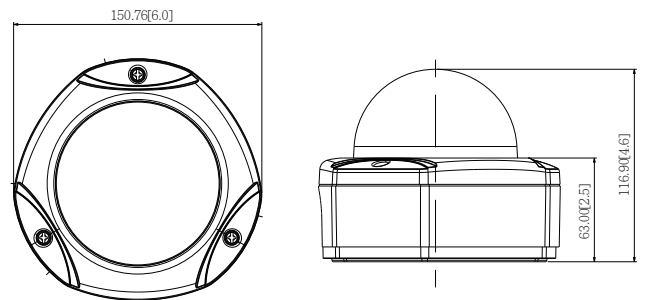

PHOTO INDICATION

DIMENSION DIAGRAM

Unit: mm [inch]

ACCESSORY OPTIONS

Dome Cover		
PDCX-1101		4-inch, smoked, vandal proof (IK10)

Power Supply		
PPOE-0001		IEEE 802.3af PoE Injector for Class 1, 2 or 3 devices, with universal adapter

PRODUCT SPECIFICATION**D71A****• Device**

Device Type	Outdoor Dome Camera
Image Sensor	Progressive Scan CMOS
Sensor Size	1/4"
Effective Pixels	1280 (H) x 800 (V) (1.02 MP)
Horizontal Resolution	700 TVL
Day / Night	Yes
Low Light Sensitivity	Standard
Minimum Illumination	Color: 0.1 lux at F2.0 (30 IRE, 2400°K); B/W: 0 lux (IR LED on)
Color to B/W Switch	ISP based switch, configurable
Mechanical IR Cut Filter	Yes
IR Sensitivity Range	700~1100nm
IR LED	Adaptive IR LED x 10 (850nm)
IR Working Distance	30 m (0 lux, 30 IRE, Gain 255, Auto shutter mode)
Electronic Shutter	1/5 ~ 1/2,000 sec (manual mode); 1/5 ~ 1/10,000 sec (auto mode)
S/N Ratio	52 dB

• Interface

Digital Input	1, Terminal block
Digital Output	1, Terminal block
Local Storage	MicroSDHC/MicroSDXC memory card slot (card not included)

• General

Power Source / Consumption	PoE Class 2 (IEEE802.3af) / 3.29 W (IR on)
Weight	975g (2.15lb)
Dimensions (Ø x H)	150.76 mm x 116.9 mm (6" x 4.6")
Environmental Casing	Weatherproof (IP67 rated); Vandal proof (IK10 rated); Transparent dome cover
Mount Type	Surface, Pendant, Wall, Corner, Pole, Flush, Gang box
Starting Temperature	-20°C ~ 50°C (-4°F ~ 122°F)
Operating Temperature	-40°C ~ 50°C (-40°F ~ 122°F)
Operating Humidity	10% ~ 85% RH
Approvals	CE (EN 55022 Class B, EN 55024), FCC (Part15 Subpart B Class B), IK10, IP67, NEMA 4X, UL (for optional PoE injector)