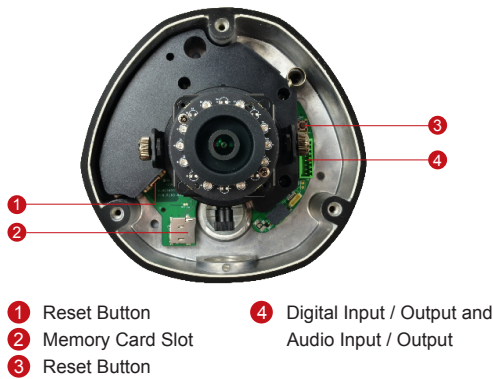

D71A

1MP Outdoor Dome with D/N,
Adaptive IR, Fixed Lens

- 1 Megapixel with 720p
- Day & Night with Adaptive IR LED
- Fixed Lens with f2.93mm / F2.0
- 30 fps at 1280 x 720
- Weatherproof (IP67) and Vandal Proof (IK10)

PHOTO INDICATION

DIMENSION DIAGRAM

Unit: mm [inch]

ACCESSORY OPTIONS

Dome Cover		
PDCX-1101		4-inch, smoked, vandal proof (IK10)

Power Supply		
PPOE-0001		IEEE 802.3af PoE Injector for Class 1, 2 or 3 devices, with universal adapter

PRODUCT SPECIFICATION**D71A****• Device**

Device Type	Outdoor Dome Camera
Image Sensor	Progressive Scan CMOS
Sensor Size	1/4"
Effective Pixels	1280 (H) x 800 (V) (1.02 MP)
Horizontal Resolution	700 TVL
Day / Night	Yes
Low Light Sensitivity	Standard
Minimum Illumination	Color: 0.1 lux at F2.0 (30 IRE, 2400°K); B/W: 0 lux (IR LED on)
Color to B/W Switch	ISP based switch, configurable
Mechanical IR Cut Filter	Yes
IR Sensitivity Range	700~1100nm
IR LED	Adaptive IR LED x 10 (850nm)
IR Working Distance	30 m (0 lux, 30 IRE, Gain 255, Auto shutter mode)
Electronic Shutter	1/5 ~ 1/2,000 sec (manual mode); 1/5 ~ 1/10,000 sec (auto mode)
S/N Ratio	52 dB

• Interface

Digital Input	1, Terminal block
Digital Output	1, Terminal block
Local Storage	MicroSDHC/MicroSDXC memory card slot (card not included)

• General

Power Source / Consumption	PoE Class 2 (IEEE802.3af) / 3.29 W (IR on)
Weight	975g (2.15lb)
Dimensions (Ø x H)	150.76 mm x 116.9 mm (6" x 4.6")
Environmental Casing	Weatherproof (IP67 rated); Vandal proof (IK10 rated); Transparent dome cover
Mount Type	Surface, Pendant, Wall, Corner, Pole, Flush, Gang box
Starting Temperature	-20°C ~ 50°C (-4°F ~ 122°F)
Operating Temperature	-40°C ~ 50°C (-40°F ~ 122°F)
Operating Humidity	10% ~ 85% RH
Approvals	CE (EN 55022 Class B, EN 55024), FCC (Part15 Subpart B Class B), IK10, IP67, NEMA 4X, UL (for optional PoE injector)