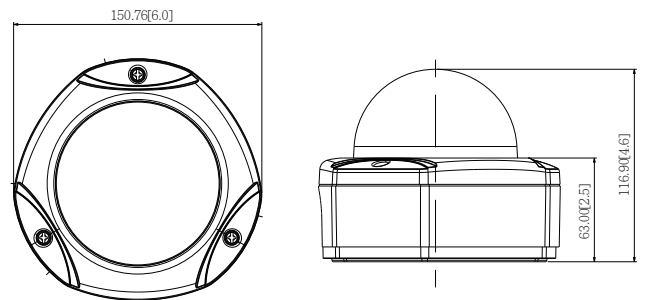

PHOTO INDICATION

DIMENSION DIAGRAM

Unit: mm [inch]

ACCESSORY OPTIONS

Dome Cover		
PDCX-1101		4-inch, smoked, vandal proof (IK10)

Power Supply		
PPOE-0001		IEEE 802.3af PoE Injector for Class 1, 2 or 3 devices, with universal adapter

PRODUCT SPECIFICATION**D72A****• Device**

Device Type	Outdoor Dome Camera
Image Sensor	Progressive Scan CMOS
Sensor Size	1/3.2"
Effective Pixels	2592 (H) x 1944 (V) (5.04 MP)
Horizontal Resolution	1350 TVL
Day / Night	Yes
Low Light Sensitivity	Standard
Minimum Illumination	Color: 0.1 lux at F2.0 (30 IRE, 2400°K); B/W: 0 lux (IR LED on)
Color to B/W Switch	ISP based switch, configurable
Mechanical IR Cut Filter	Yes
IR Sensitivity Range	700~1100nm
IR LED	Adaptive IR LED x 10 (850nm)
IR Working Distance	30 m (0 lux, 30 IRE, Gain 255, Auto shutter mode)
Electronic Shutter	1/5 ~ 1/2,000 sec (manual mode); 1/5 ~ 1/10,000 sec (auto mode)
S/N Ratio	52 dB

• Interface

Digital Input	1, Terminal block
Digital Output	1, Terminal block
Local Storage	MicroSDHC/MicroSDXC memory card slot (card not included)

• General

Power Source / Consumption	PoE Class 2 (IEEE802.3af) / 6.27 W (IR on)
Weight	1006 g (2.218 lb)
Dimensions (Ø x H)	150.76 mm x 116.9 mm (6" x 4.6")
Environmental Casing	Weatherproof (IP66 rated); Vandal proof (IK10 rated); Transparent dome cover
Mount Type	Surface, Pendant, Wall, Corner, Pole, Flush, Gang box
Starting Temperature	-20°C ~ 50°C (-4°F ~ 122°F)
Operating Temperature	-40°C ~ 50°C (-40°F ~ 122°F)
Operating Humidity	10% ~ 85% RH
Approvals	CE (EN 55022 Class B, EN 55024), FCC (Part15 Subpart B Class B), IK10, IP67, NEMA 4X, UL (for optional PoE injector)