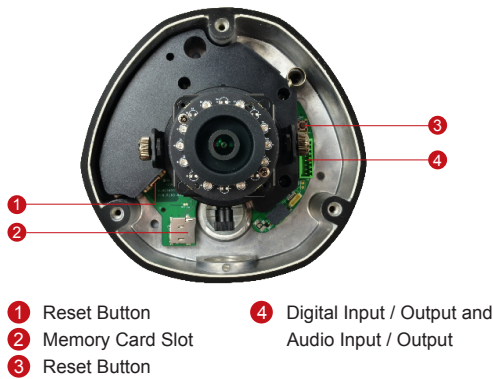

D72A

3MP Outdoor Dome with D/N, Adaptive IR, Fixed Lens

- 3 Megapixel with 1080p
- Day & Night with Adaptive IR LED
- Fixed Lens with f2.93mm / F2.0
- 30 fps at 1920 x 1080
- Weatherproof (IP67) and Vandal Proof (IK10)

PHOTO INDICATION

DIMENSION DIAGRAM

Unit: mm [inch]

ACCESSORY OPTIONS

Dome Cover		
PDCX-1101		4-inch, smoked, vandal proof (IK10)

Power Supply		
PPOE-0001		IEEE 802.3af PoE Injector for Class 1, 2 or 3 devices, with universal adapter

PRODUCT SPECIFICATION**D72A****• Device**

Device Type	Outdoor Dome Camera
Image Sensor	Progressive Scan CMOS
Sensor Size	1/3.2"
Effective Pixels	2592 (H) x 1944 (V) (5.04 MP)
Horizontal Resolution	1350 TVL
Day / Night	Yes
Low Light Sensitivity	Standard
Minimum Illumination	Color: 0.1 lux at F2.0 (30 IRE, 2400°K); B/W: 0 lux (IR LED on)
Color to B/W Switch	ISP based switch, configurable
Mechanical IR Cut Filter	Yes
IR Sensitivity Range	700~1100nm
IR LED	Adaptive IR LED x 10 (850nm)
IR Working Distance	30 m (0 lux, 30 IRE, Gain 255, Auto shutter mode)
Electronic Shutter	1/5 ~ 1/2,000 sec (manual mode); 1/5 ~ 1/10,000 sec (auto mode)
S/N Ratio	52 dB

• Interface

Digital Input	1, Terminal block
Digital Output	1, Terminal block
Local Storage	MicroSDHC/MicroSDXC memory card slot (card not included)

• General

Power Source / Consumption	PoE Class 2 (IEEE802.3af) / 6.27 W (IR on)
Weight	1006 g (2.218 lb)
Dimensions (Ø x H)	150.76 mm x 116.9 mm (6" x 4.6")
Environmental Casing	Weatherproof (IP66 rated); Vandal proof (IK10 rated); Transparent dome cover
Mount Type	Surface, Pendant, Wall, Corner, Pole, Flush, Gang box
Starting Temperature	-20°C ~ 50°C (-4°F ~ 122°F)
Operating Temperature	-40°C ~ 50°C (-40°F ~ 122°F)
Operating Humidity	10% ~ 85% RH
Approvals	CE (EN 55022 Class B, EN 55024), FCC (Part15 Subpart B Class B), IK10, IP67, NEMA 4X, UL (for optional PoE injector)