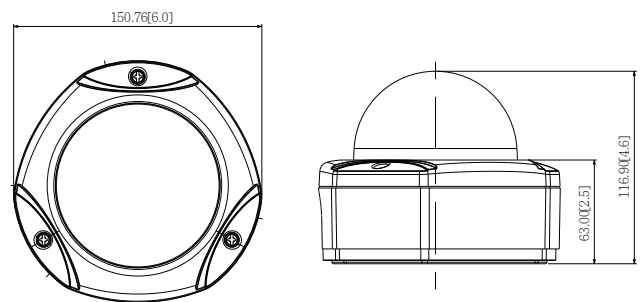

PHOTO INDICATION

- 1 Reset Button
- 2 Memory Card Slot
- 3 Ethernet Port

DIMENSION DIAGRAM

Unit: mm [inch]

ACCESSORY OPTIONS

| Dome Cover | | |
|------------|--|-----------------------------|
| PDCX-1101 | | 4-inch, smoke, vandal proof |

• Interface

| | |
|---------------|--|
| Local Storage | MicroSDHC/MicroSDXC memory card slot (card not included) |
|---------------|--|

• General

| | |
|----------------------------|--|
| Power Source / Consumption | PoE Class 2 (IEEE802.3af) / 4.54 W (IR on) |
| Weight | 975 g (2.15 lb) |
| Dimensions (Ø x H) | 150.76 mm x 116.9 mm (6" x 4.6") |
| Environmental Casing | Weatherproof (IP66 rated); Vandal proof (IK10 rated); Transparent dome cover |
| Mount Type | Surface, Pendant, Wall, Corner, Pole, Flush, Gang box |
| Starting Temperature | -20°C ~ 50°C (-4°F ~ 122°F) |
| Operating Temperature | -40°C ~ 50°C (-40°F ~ 122°F) |
| Operating Humidity | 10% ~ 85% RH |
| Approvals | CE (EN 55022 Class B, EN 55024), FCC (Part15 Subpart B Class B), IK10, IP66 |