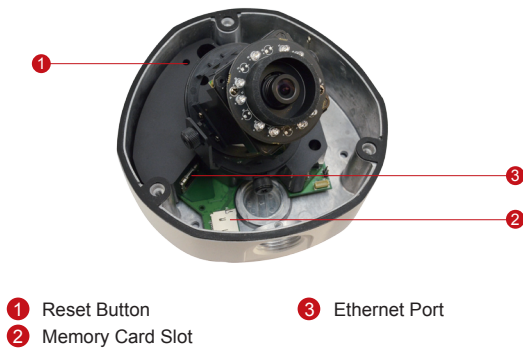

D72

3MP Outdoor Dome with D/N, Adaptive IR, Fixed Lens

- 3 Megapixel with 1080p
- Day & Night with Adaptive IR LED
- Wide Angle Fixed Lens with f2.93mm / F2.0
- 30 fps at 1920 x 1080
- Weatherproof (IP66) and Vandal Proof (IK10)

PHOTO INDICATION

- 1 Reset Button
- 2 Memory Card Slot
- 3 Ethernet Port

DIMENSION DIAGRAM

Unit: mm [inch]

ACCESSORY OPTIONS

| Dome Cover | | |
|------------|--|-----------------------------|
| PDCX-1101 | | 4-inch, smoke, vandal proof |

* For more mounting solutions, please refer to Project Planner on www.acti.com

PRODUCT SPECIFICATION

D72

• Device

| | |
|--------------------------------|---|
| Device Type | Outdoor Dome Camera |
| Image Sensor | Progressive Scan CMOS |
| Sensor Size | 1/3.2" |
| Day / Night | Yes |
| Superior Low Light Sensitivity | No |
| Minimum Illumination | Color: 0.1 lux at F2.0 (30 IRE, 2400°K); B/W: 0 lux (IR LED on) |
| Color to B/W Switch | ISP based switch, configurable |
| Mechanical IR Cut Filter | Yes |
| IR Sensitivity Range | 700~1100nm |
| IR LED | Adaptive IR LED (IR Exposure Compensation) x 10 (850nm) |
| IR Working Distance | 30 m (0 lux, 30 IRE, Gain 255, Auto shutter mode) |
| Electronic Shutter | 1/5 ~ 1/2,000 sec (manual mode); 1/5 ~ 1/10,000 sec (auto mode) |