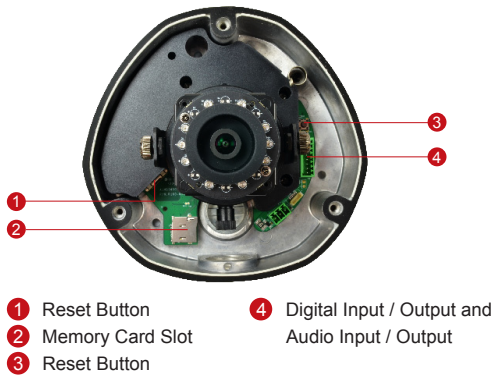

D81A

1MP Outdoor Dome with D/N,
Adaptive IR, Vari-focal Lens

- 1 Megapixel with 720p
- Day & Night with Adaptive IR LED
- Vari-focal Lens with f2.8-12mm / F1.4
- 30 fps at 1280 x 720
- Weatherproof (IP67) and Vandal Proof (IK10)

PHOTO INDICATION

DIMENSION DIAGRAM

Unit: mm [inch]

ACCESSORY OPTIONS

Dome Cover		
PDCX-1101		4-inch, smoked, vandal proof (IK10)
Power Supply		
PPOE-0001		IEEE 802.3af PoE Injector for Class 1, 2 or 3 devices, with universal adapter

PRODUCT SPECIFICATION**D81A****• Device**

Device Type	Outdoor Dome Camera
Image Sensor	Progressive Scan CMOS
Sensor Size	1/4"
Effective Pixels	1280 (H) x 800 (V) (1.02 MP)
Horizontal Resolution	700 TVL
Day / Night	Yes
Low Light Sensitivity	Standard
Minimum Illumination	Color: 0.1 lux at F1.4 (30 IRE, 2400°K); B/W: 0 lux (IR LED on)
Color to B/W Switch	ISP based switch, configurable
Mechanical IR Cut Filter	Yes
IR Sensitivity Range	700~1100nm
IR LED	Adaptive IR LED x 15 (850nm)
IR Working Distance	30 m (0 lux, 30 IRE, Gain 255, Auto shutter mode)
Electronic Shutter	1/5 ~ 1/2,000 sec (manual mode); 1/5 ~ 1/10,000 sec (auto mode)
S/N Ratio	52 dB

• Interface

Digital Input	1, Terminal block
Digital Output	1, Terminal block
Local Storage	MicroSDHC/MicroSDXC memory card slot (card not included)

• General

Power Source / Consumption	PoE Class 2 (IEEE802.3af) / 5.95 W (IR on)
Weight	1032 g (2.275lb)
Dimensions (Ø x H)	150.76 mm x 116.9 mm (6" x 4.6")
Environmental Casing	Weatherproof (IP67 rated); Vandal proof (IK10 rated); Transparent dome cover
Mount Type	Surface, Pendant, Wall, Corner, Pole, Flush, Gang box
Starting Temperature	-20°C ~ 50°C (-4°F ~ 122°F)
Operating Temperature	-40°C ~ 50°C (-40°F ~ 122°F)
Operating Humidity	10% ~ 85% RH
Approvals	CE (EN 55022 Class B, EN 55024), FCC (Part15 Subpart B Class B), IK10, IP67, NEMA 4X, UL (for optional PoE injector)