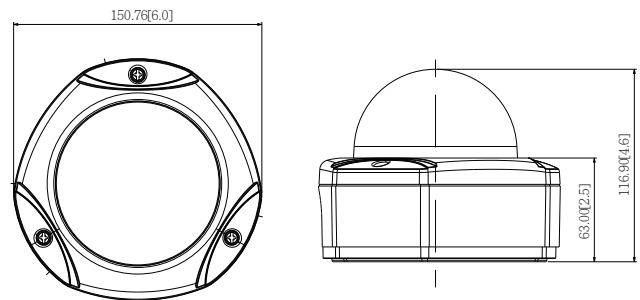

PHOTO INDICATION

DIMENSION DIAGRAM

Unit: mm [inch]

ACCESSORY OPTIONS

Dome Cover		
PDCX-1101		4-inch, smoked, vandal proof (IK10)
Power Supply		
PPOE-0001		IEEE 802.3af PoE Injector for Class 1, 2 or 3 devices, with universal adapter

PRODUCT SPECIFICATION**D81A****• Device**

Device Type	Outdoor Dome Camera
Image Sensor	Progressive Scan CMOS
Sensor Size	1/4"
Effective Pixels	1280 (H) x 800 (V) (1.02 MP)
Horizontal Resolution	700 TVL
Day / Night	Yes
Low Light Sensitivity	Standard
Minimum Illumination	Color: 0.1 lux at F1.4 (30 IRE, 2400°K); B/W: 0 lux (IR LED on)
Color to B/W Switch	ISP based switch, configurable
Mechanical IR Cut Filter	Yes
IR Sensitivity Range	700~1100nm
IR LED	Adaptive IR LED x 15 (850nm)
IR Working Distance	30 m (0 lux, 30 IRE, Gain 255, Auto shutter mode)
Electronic Shutter	1/5 ~ 1/2,000 sec (manual mode); 1/5 ~ 1/10,000 sec (auto mode)
S/N Ratio	52 dB

• Interface

Digital Input	1, Terminal block
Digital Output	1, Terminal block
Local Storage	MicroSDHC/MicroSDXC memory card slot (card not included)

• General

Power Source / Consumption	PoE Class 2 (IEEE802.3af) / 5.95 W (IR on)
Weight	1032 g (2.275lb)
Dimensions (Ø x H)	150.76 mm x 116.9 mm (6" x 4.6")
Environmental Casing	Weatherproof (IP67 rated); Vandal proof (IK10 rated); Transparent dome cover
Mount Type	Surface, Pendant, Wall, Corner, Pole, Flush, Gang box
Starting Temperature	-20°C ~ 50°C (-4°F ~ 122°F)
Operating Temperature	-40°C ~ 50°C (-40°F ~ 122°F)
Operating Humidity	10% ~ 85% RH
Approvals	CE (EN 55022 Class B, EN 55024), FCC (Part15 Subpart B Class B), IK10, IP67, NEMA 4X, UL (for optional PoE injector)