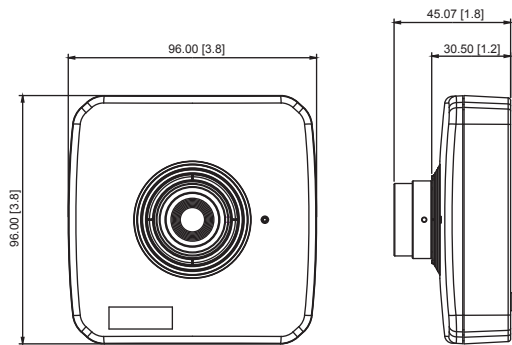

## 10MP Cube with Basic WDR, Fixed Lens

- 10 Megapixel with 4K/1080p
- Fixed Lens with f3.6mm / F1.8
- Basic WDR (70 dB)
- 30 fps at 1920 x 1080
- Wide Angle

### DIMENSION DIAGRAM

Unit: mm [inch]