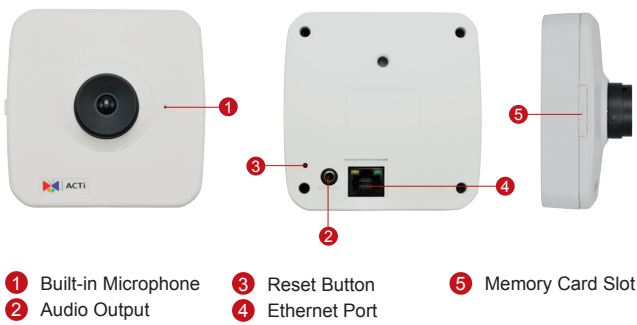

Unit: mm [inch]

ACCESSORY OPTIONS

Power Supply		
PPOE-0001		IEEE 802.3af PoE Injector for Class 1, 2 or 3 devices, with universal adapter