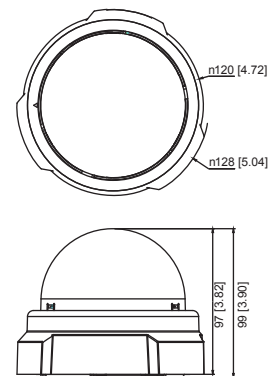

E53

3MP Indoor Dome with D/N, Adaptive IR, Basic WDR, Fixed Lens

- 3 Megapixel with 1080p
- Day & Night with Adaptive IR LED
- Fixed Lens with f3.6mm / F1.8
- Basic WDR (74 dB)
- 30 fps at 1920 x 1080

PHOTO INDICATION

- 1 Power LED
- 2 Ethernet Port
- 3 Reset Button

DIMENSION DIAGRAM

Unit: mm [inch]

ACCESSORY OPTIONS

Power Supply		
PPOE-0001		IEEE 802.3af PoE Injector for Class 1, 2 or 3 devices, with universal adapter

* For more mounting solutions, please refer to Project Planner on www.acti.com

PRODUCT SPECIFICATION

E53

• Device

Device Type	Fixed Indoor Dome Camera
Image Sensor	Progressive Scan CMOS
Sensor Size	1/3.2"
Effective Pixels	2592(H) X 1944(V) (5.04 MP)
Horizontal Resolution	1350 TVL
Day / Night	Yes
Low Light Sensitivity	Standard
Minimum Illumination	Color: 0.1 lux at F1.8 (30 IRE, 2400°K); B/W: 0 lux (IR LED on)
Color to B/W Switch	ISP based switch, configurable
Mechanical IR Cut Filter	Yes
IR Sensitivity Range	700~1100nm
IR LED	Adaptive IR LED x 10 (850nm)
IR Working Distance	30 m (0 lux, 30 IRE, Gain 255, Auto shutter mode)
Electronic Shutter	1/5 ~ 1/2,000 sec (manual mode); 1/5 ~ 1/10,000 sec (auto mode)
S/N Ratio	52 dB

• General

Power Source / Consumption	PoE Class 2 (IEEE802.3af) / 6.02 W (IR on)
Weight	292 g (0.64 lb)
Dimensions (Ø x H)	128 mm x 99 mm (5.12" x 3.90")
Mount Type	Surface, Pendant, Wall, Corner, Pole, Flush, Gang box
Starting Temperature	-10 °C ~ 50 °C (14 °F ~ 122 °F)
Operating Temperature	-10 °C ~ 50 °C (14 °F ~ 122 °F)
Operating Humidity	10% ~ 85% RH
Approvals	CE (EN 55022 Class B, EN 55024), FCC (Part15 Subpart B Class B), UL Listed (UL 60950-1)