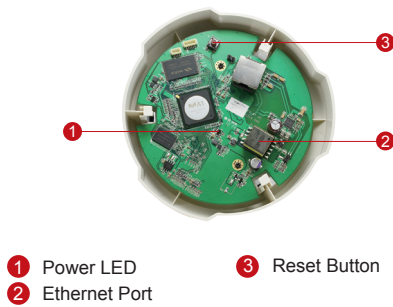

E53

3MP Indoor Dome with D/N, Adaptive IR, Basic WDR, Fixed Lens

- 3 Megapixel with 1080p
- Day & Night with Adaptive IR LED
- Fixed Lens with f3.6mm / F1.8
- Basic WDR (74 dB)
- 30 fps at 1920 x 1080

PHOTO INDICATION

- 1 Power LED
- 2 Ethernet Port
- 3 Reset Button

DIMENSION DIAGRAM

Unit: mm [inch]

ACCESSORY OPTIONS

Power Supply		
PPOE-0001		IEEE 802.3af PoE Injector for Class 1, 2 or 3 devices, with universal adapter

* For more mounting solutions, please refer to Project Planner on www.acti.com

PRODUCT SPECIFICATION

E53

• Device

Device Type	Fixed Indoor Dome Camera
Image Sensor	Progressive Scan CMOS
Sensor Size	1/3.2"
Effective Pixels	2592(H) X 1944(V) (5.04 MP)
Horizontal Resolution	1350 TVL
Day / Night	Yes
Low Light Sensitivity	Standard
Minimum Illumination	Color: 0.1 lux at F1.8 (30 IRE, 2400°K); B/W: 0 lux (IR LED on)
Color to B/W Switch	ISP based switch, configurable
Mechanical IR Cut Filter	Yes
IR Sensitivity Range	700~1100nm
IR LED	Adaptive IR LED x 10 (850nm)
IR Working Distance	30 m (0 lux, 30 IRE, Gain 255, Auto shutter mode)
Electronic Shutter	1/5 ~ 1/2,000 sec (manual mode); 1/5 ~ 1/10,000 sec (auto mode)
S/N Ratio	52 dB

• General

Power Source / Consumption	PoE Class 2 (IEEE802.3af) / 6.02 W (IR on)
Weight	292 g (0.64 lb)
Dimensions (Ø x H)	128 mm x 99 mm (5.12" x 3.90")
Mount Type	Surface, Pendant, Wall, Corner, Pole, Flush, Gang box
Starting Temperature	-10 °C ~ 50 °C (14 °F ~ 122 °F)
Operating Temperature	-10 °C ~ 50 °C (14 °F ~ 122 °F)
Operating Humidity	10% ~ 85% RH
Approvals	CE (EN 55022 Class B, EN 55024), FCC (Part15 Subpart B Class B), UL Listed (UL 60950-1)