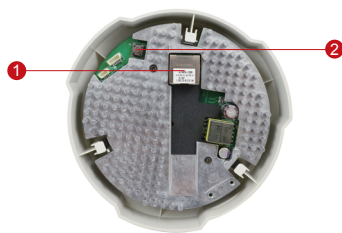

E56

3MP Indoor Dome with D/N, Adaptive IR, Superior WDR, Fixed Lens

- 3 Megapixel with 1080p
- Day & Night with Adaptive IR LED
- Wide Angle Fixed Lens with f2.93mm / F2.0
- Superior WDR (110 dB)
- 30 fps at 1920 x 1080

PHOTO INDICATION

- 1 Ethernet Port
- 2 Reset Button

DIMENSION DIAGRAM

Unit: mm [inch]

ACCESSORY OPTIONS

Power Supply		
PPOE-0001		IEEE 802.3af PoE Injector for Class 1, 2 or 3 devices, with universal adapter