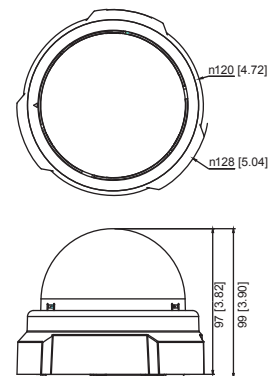

E56

3MP Indoor Dome with D/N, Adaptive IR, Superior WDR, Fixed Lens

- 3 Megapixel with 1080p
- Day & Night with Adaptive IR LED
- Wide Angle Fixed Lens with f2.93mm / F2.0
- Superior WDR (110 dB)
- 30 fps at 1920 x 1080

PHOTO INDICATION

- 1 Ethernet Port
- 2 Reset Button

DIMENSION DIAGRAM

Unit: mm [inch]

ACCESSORY OPTIONS

Power Supply		
PPOE-0001		IEEE 802.3af PoE Injector for Class 1, 2 or 3 devices, with universal adapter