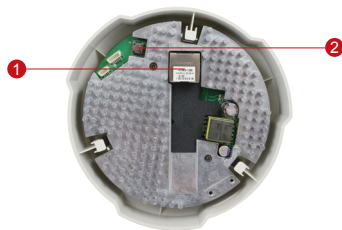

E58

2MP Indoor Dome with D/N, Adaptive IR, Basic WDR, SLLS, Fixed Lens

- 2 Megapixel with 1080p
- Day & Night with Superior Low Light Sensitivity and Adaptive IR LED
- Fixed Lens with f3.6mm / F1.85
- Basic WDR (75 dB)
- 30 fps at 1920 x 1080

PHOTO INDICATION

- 1 Ethernet Port
- 2 Reset Button

DIMENSION DIAGRAM

Unit: mm [inch]

ACCESSORY OPTIONS

Power Supply		
PPOE-0001		IEEE 802.3af PoE Injector for Class 1, 2 or 3 devices, with universal adapter

* For more mounting solutions, please refer to Project Planner on www.acti.com

PRODUCT SPECIFICATION

E58

• Device

Device Type	Indoor Dome
Image Sensor	Progressive Scan CMOS
Sensor Size	1/2.8"
Effective Pixels	1984(H) X 1225(V) (2.43 MP)
Horizontal Resolution	1100 TVL
Day / Night	Yes
Low Light Sensitivity	Superior
Minimum Illumination	Color: 0.1 lux at F1.85 (30 IRE, 2400°K); B/W: 0 lux (IR LED on)
Color to B/W Switch	ISP based switch, configurable
Mechanical IR Cut Filter	Yes
IR Sensitivity Range	700~1100nm
IR LED	Adaptive IR LED x 10 (850nm)
IR Working Distance	30 m (0 lux, 30 IRE, Gain 255, Auto shutter mode)
Electronic Shutter	1/5 ~ 1/2,000 sec (manual mode); 1/5 ~ 1/10,000 sec (auto mode)
S/N Ratio	52 dB

• General

Power Source / Consumption	PoE Class 2 (IEEE802.3af) / 4.8W (IR on)
Weight	377g (0.831lb)
Dimensions (Ø x H)	128 mm x 99 mm (5.04" x 3.90")
Mount Type	Surface, Pendant, Wall, Corner, Pole, Flush, Gang box
Starting Temperature	-10 °C ~ 50 °C (14 °F ~ 122 °F)
Operating Temperature	-10 °C ~ 50 °C (14 °F ~ 122 °F)
Operating Humidity	10% ~ 85% RH
Approvals	CE (EN 55022 Class B, EN 55024), FCC (Part15 Subpart B Class B), UL (for optional PoE injector)