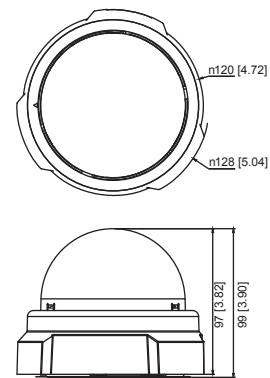

E58

2MP Indoor Dome with D/N, Adaptive IR, Basic WDR, SLLS, Fixed Lens

- 2 Megapixel with 1080p
- Day & Night with Superior Low Light Sensitivity and Adaptive IR LED
- Fixed Lens with f3.6mm / F1.85
- Basic WDR (75 dB)
- 30 fps at 1920 x 1080

PHOTO INDICATION

- 1 Ethernet Port
- 2 Reset Button

DIMENSION DIAGRAM

Unit: mm [inch]

ACCESSORY OPTIONS

Power Supply		
PPOE-0001		IEEE 802.3af PoE Injector for Class 1, 2 or 3 devices, with universal adapter

• Lens

Focal Length / Aperture	Fixed focal, f3.6 mm / F1.85
Iris	Fixed iris
Focus	Fixed focus
Lens Mount	Board mount
Horizontal Viewing Angle	87.5°
Viewing Angle Adjustment	Pan: 0°~330°; Tilt: 20°~90°

• Video

• General

Power Source / Consumption	PoE Class 2 (IEEE802.3af) / 4.8W (IR on)
Weight	377g (0.831lb)
Dimensions (Ø x H)	128 mm x 99 mm (5.04" x 3.90")
Mount Type	Surface, Pendant, Wall, Corner, Pole, Flush, Gang box
Starting Temperature	-10 °C ~ 50 °C (14 °F ~ 122 °F)
Operating Temperature	-10 °C ~ 50 °C (14 °F ~ 122 °F)
Operating Humidity	10% ~ 85% RH
Approvals	CE (EN 55022 Class B, EN 55024), FCC (Part15 Subpart B Class B), UL (for optional PoE injector)