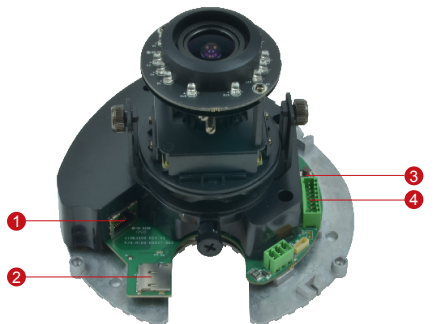

E61A

1MP Indoor Dome with D/N, Adaptive IR, Basic WDR, Vari-focal Lens

- 1 Megapixel with 720p
- Day & Night with Adaptive IR LED
- Vari-focal Lens with f2.8-12mm / F1.4
- Basic WDR (74 dB)
- 30 fps at 1280 x 720
- Vandal Resistant (IK09)

PHOTO INDICATION

- 1 Ethernet Port
- 2 Memory Card Slot
- 3 Reset Button
- 4 Digital Input/Output and Audio-In / Audio-out

DIMENSION DIAGRAM

Unit: mm [inch]

ACCESSORY OPTIONS

Power Supply		
PPOE-0001		IEEE 802.3af PoE Injector for Class 1, 2 or 3 devices, with universal adapter

* For more mounting solutions, please refer to Project Planner on www.acti.com

PRODUCT SPECIFICATION**E61A****• Device**

Device Type	Indoor Dome Camera
Image Sensor	Progressive Scan CMOS
Sensor size	1/4"
Effective Pixels	1280(H) X 800(V) (1.02 MP)
Horizontal Resolution	700 TVL
Day / Night	Yes
Low Light Sensitivity	Standard
Minimum Illumination	Color: 0.1 lux at F1.4 (30 IRE, 2400°K); B/W: 0 lux (IR LED on)
Color to B/W Switch	ISP based switch, configurable
Mechanical IR Cut Filter	Yes
IR Sensitivity Range	700~1100nm
IR LED	Adaptive IR LED x 15 (850nm)
IR Working Distance	30 m (0 lux, 30 IRE, Gain 255, Auto shutter mode)
Electronic Shutter	1/5 ~ 1/2,000 sec (manual mode); 1/5 ~ 1/10,000 sec (auto mode)
S/N Ratio	52 dB

• Interface

Digital Input	1, Terminal block
Digital Output	1, Terminal block
Local Storage	MicroSDHC/MicroSDXC memory card slot (card not included)

• General

Power Source / Consumption	PoE Class 2 (IEEE802.3af) / 5.95 W (IR on)
Weight	538 g (1.186 lb)
Dimensions (Ø x H)	146 mm x 114 mm (5.75" x 4.5")
Environmental Casing	Vandal Resistant (IK09 rated); Transparent dome cover
Mount Type	Surface, Pendant, Wall, Corner, Pole, Flush, Gang Box
Starting Temperature	-10°C ~ 50°C (14°F ~ 122°F)
Operating Temperature	-10°C ~ 50°C (14°F ~ 122°F)
Operating Humidity	10% ~ 85% RH
Approvals	CE (EN 55022 Class B, EN 55024), FCC (Part15 Subpart B Class B), IK09, UL (for optional PoE injector)