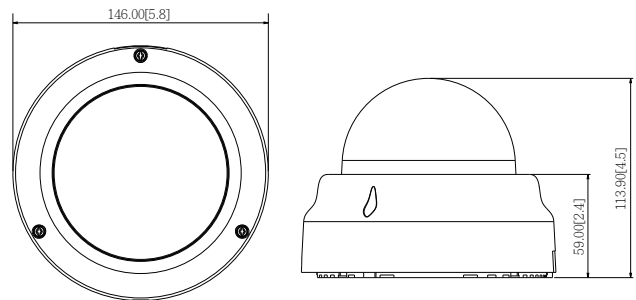

PHOTO INDICATION

- 1 Ethernet Port
- 2 Memory Card Slot
- 3 Reset Button
- 4 Digital Input/Output and Audio-In / Audio-out

DIMENSION DIAGRAM

Unit: mm [inch]

ACCESSORY OPTIONS

Power Supply		
PPOE-0001		IEEE 802.3af PoE Injector for Class 1, 2 or 3 devices, with universal adapter

* For more mounting solutions, please refer to Project Planner on www.acti.com

PRODUCT SPECIFICATION**E61A****• Device**

Device Type	Indoor Dome Camera
Image Sensor	Progressive Scan CMOS
Sensor size	1/4"
Effective Pixels	1280(H) X 800(V) (1.02 MP)
Horizontal Resolution	700 TVL
Day / Night	Yes
Low Light Sensitivity	Standard
Minimum Illumination	Color: 0.1 lux at F1.4 (30 IRE, 2400°K); B/W: 0 lux (IR LED on)
Color to B/W Switch	ISP based switch, configurable
Mechanical IR Cut Filter	Yes
IR Sensitivity Range	700~1100nm
IR LED	Adaptive IR LED x 15 (850nm)
IR Working Distance	30 m (0 lux, 30 IRE, Gain 255, Auto shutter mode)
Electronic Shutter	1/5 ~ 1/2,000 sec (manual mode); 1/5 ~ 1/10,000 sec (auto mode)
S/N Ratio	52 dB

• Interface

Digital Input	1, Terminal block
Digital Output	1, Terminal block
Local Storage	MicroSDHC/MicroSDXC memory card slot (card not included)

• General

Power Source / Consumption	PoE Class 2 (IEEE802.3af) / 5.95 W (IR on)
Weight	538 g (1.186 lb)
Dimensions (Ø x H)	146 mm x 114 mm (5.75" x 4.5")
Environmental Casing	Vandal Resistant (IK09 rated); Transparent dome cover
Mount Type	Surface, Pendant, Wall, Corner, Pole, Flush, Gang Box
Starting Temperature	-10°C ~ 50°C (14°F ~ 122°F)
Operating Temperature	-10°C ~ 50°C (14°F ~ 122°F)
Operating Humidity	10% ~ 85% RH
Approvals	CE (EN 55022 Class B, EN 55024), FCC (Part15 Subpart B Class B), IK09, UL (for optional PoE injector)