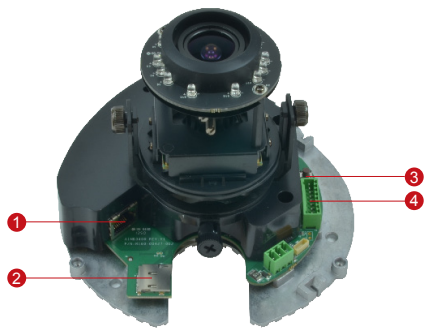

E63A

5MP Indoor Dome with D/N, Adaptive IR, Basic WDR, Vari-focal Lens

- 5 Megapixel with 1080p
- Day & Night with Adaptive IR LED
- Vari-focal Lens with f2.8-12mm / F1.4
- Basic WDR (74 dB)
- 30 fps at 1920 x 1080
- Vandal Resistant (IK09)

PHOTO INDICATION

- 1 Ethernet Port
- 2 Memory Card Slot
- 3 Reset Button
- 4 Digital Input/Output and Audio-In / Audio-out

DIMENSION DIAGRAM

Unit: mm [inch]

ACCESSORY OPTIONS

Power Supply		
PPOE-0001		IEEE 802.3af PoE Injector for Class 1, 2 or 3 devices, with universal adapter

* For more mounting solutions, please refer to Project Planner on www.acti.com

PRODUCT SPECIFICATION**E63A****• Device**

Device Type	Indoor Dome Camera
Image Sensor	Progressive Scan CMOS
Sensor Size	1/3.2"
Effective Pixels	2592(H) X 1944(V) (5.04 MP)
Horizontal Resolution	1350 TVL
Day / Night	Yes
Low Light Sensitivity	Standard
Minimum Illumination	Color: 0.1 lux at F1.4 (30 IRE, 2400°K); B/W: 0 lux (IR LED on)
Color to B/W Switch	ISP based switch, configurable
Mechanical IR Cut Filter	Yes
IR Sensitivity Range	700~1100nm
IR LED	Adaptive IR LED x 15 (850nm)
IR Working Distance	30 m (0 lux, 30 IRE, Gain 255, Auto shutter mode)
Electronic Shutter	1/5 ~ 1/2,000 sec (manual mode); 1/5 ~ 1/10,000 sec (auto mode)
S/N Ratio	52 dB

• Interface

Digital Input	1, Terminal block
Digital Output	1, Terminal block
Local Storage	MicroSDHC/MicroSDXC memory card slot (card not included)

• General

Power Source / Consumption	PoE Class 2 (IEEE802.3af) / 6.49 W (IR on)
Weight	538g (1.186 lb)
Dimensions (Ø x H)	146 mm x 114 mm (5.75" x 4.5")
Environmental Casing	Vandal Resistant (IK09 rated); Transparent dome cover
Mount Type	Surface, Pendant, Wall, Corner, Pole, Flush, Gang Box
Starting Temperature	-10°C ~ 50°C (14°F ~ 122°F)
Operating Temperature	-10°C ~ 50°C (14°F ~ 122°F)
Operating Humidity	10% ~ 85% RH
Approvals	CE (EN 55022 Class B, EN 55024), FCC (Part15 Subpart B Class B), IK09 , UL (for optional PoE injector)