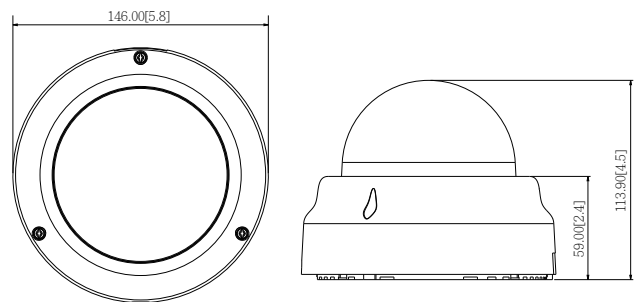

PHOTO INDICATION

- 1 Ethernet Port
- 2 Memory Card Slot
- 3 Reset Button
- 4 Digital Input/Output and Audio-In / Audio-out

DIMENSION DIAGRAM

Unit: mm [inch]

ACCESSORY OPTIONS

Power Supply		
PPOE-0001		IEEE 802.3af PoE Injector for Class 1, 2 or 3 devices, with universal adapter

* For more mounting solutions, please refer to Project Planner on www.acti.com

PRODUCT SPECIFICATION**E63A****• Device**

Device Type	Indoor Dome Camera
Image Sensor	Progressive Scan CMOS
Sensor Size	1/3.2"
Effective Pixels	2592(H) X 1944(V) (5.04 MP)
Horizontal Resolution	1350 TVL
Day / Night	Yes
Low Light Sensitivity	Standard
Minimum Illumination	Color: 0.1 lux at F1.4 (30 IRE, 2400°K); B/W: 0 lux (IR LED on)
Color to B/W Switch	ISP based switch, configurable
Mechanical IR Cut Filter	Yes
IR Sensitivity Range	700~1100nm
IR LED	Adaptive IR LED x 15 (850nm)
IR Working Distance	30 m (0 lux, 30 IRE, Gain 255, Auto shutter mode)
Electronic Shutter	1/5 ~ 1/2,000 sec (manual mode); 1/5 ~ 1/10,000 sec (auto mode)
S/N Ratio	52 dB

• Interface

Digital Input	1, Terminal block
Digital Output	1, Terminal block
Local Storage	MicroSDHC/MicroSDXC memory card slot (card not included)

• General

Power Source / Consumption	PoE Class 2 (IEEE802.3af) / 6.49 W (IR on)
Weight	538g (1.186 lb)
Dimensions (Ø x H)	146 mm x 114 mm (5.75" x 4.5")
Environmental Casing	Vandal Resistant (IK09 rated); Transparent dome cover
Mount Type	Surface, Pendant, Wall, Corner, Pole, Flush, Gang Box
Starting Temperature	-10°C ~ 50°C (14°F ~ 122°F)
Operating Temperature	-10°C ~ 50°C (14°F ~ 122°F)
Operating Humidity	10% ~ 85% RH
Approvals	CE (EN 55022 Class B, EN 55024), FCC (Part15 Subpart B Class B), IK09 , UL (for optional PoE injector)