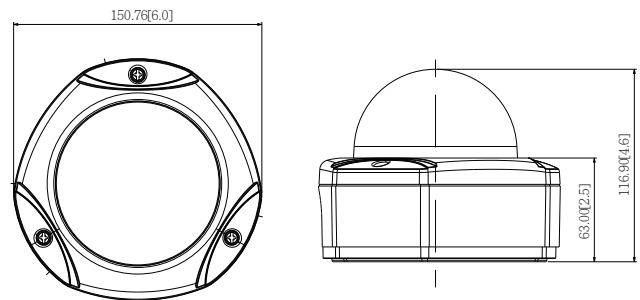

E71A

1MP Outdoor Dome with D/N, Adaptive IR, Basic WDR, Fixed Lens

- 1 Megapixel with 720p
- Day & Night with Adaptive IR LED
- Fixed Lens with f2.93mm / F2.0
- Basic WDR (74 dB)
- 30 fps at 1280 x 720
- Weatherproof (IP67) and Vandal Proof (IK10)

PHOTO INDICATION

DIMENSION DIAGRAM

Unit: mm [inch]

ACCESSORY OPTIONS

Power Supply		
PPOE-0001		IEEE 802.3af PoE Injector for Class 1, 2 or 3 devices, with universal adapter

Dome Cover		
PDCX-1101		4-inch, smoke, non-vandal proof

PRODUCT SPECIFICATION**E71A****• Device**

Device Type	Outdoor Dome Camera
Image Sensor	Progressive Scan CMOS
Sensor Size	1/4"
Effective Pixels	1280(H) X 800(V) (1.02 MP)
Horizontal Resolution	700 TVL
Day / Night	Yes
Low Light Sensitivity	Standard
Minimum Illumination	Color: 0.1 lux at F2.0 (30 IRE, 2400°K); B/W: 0 lux (IR LED on)
Color to B/W Switch	ISP based switch, configurable
Mechanical IR Cut Filter	Yes
IR Sensitivity Range	700~1100nm
IR LED	Adaptive IR LED x 10 (850nm)
IR Working Distance	30 m (0 lux, 30 IRE, Gain 255, Auto shutter mode)
Electronic Shutter	1/5 ~ 1/2,000 sec (manual mode); 1/5 ~ 1/10,000 sec (auto mode)
S/N Ratio	52 dB

• Interface

Digital Input	1, Terminal block
Digital Output	1, Terminal block
Local Storage	MicroSDHC/MicroSDXC memory card slot (card not included)

• General

Power Source / Consumption	PoE Class 2 (IEEE802.3af) / 5.02 W (IR on)
Weight	1006g (2.218lb)
Dimensions (Ø x H)	150mm x 117mm (5.9" x 4.6")
Environmental Casing	Weatherproof (IP67 rated); Vandal proof (IK10 rated); Transparent dome cover
Mount Type	Surface, Pendant, Wall, Corner, Pole, Flush, Gang box
Starting Temperature	-20°C ~ 50°C (-4°F ~ 122°F)
Operating Temperature	-40°C ~ 50°C (-40°F ~ 122°F)
Operating Humidity	10% ~ 85% RH
Approvals	CE (EN 55022 Class B, EN 55024), FCC (Part15 Subpart B Class B), IK10, IP67, NEMA 4X, UL (for optional PoE injector)