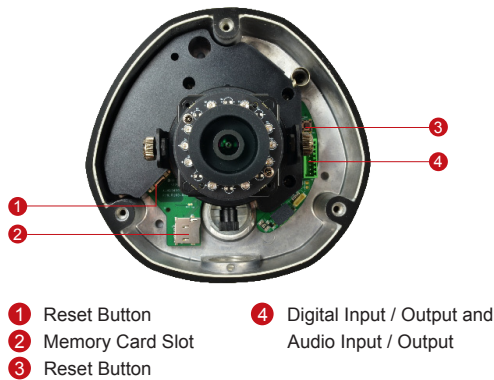

E71A

1MP Outdoor Dome with D/N, Adaptive IR, Basic WDR, Fixed Lens

- 1 Megapixel with 720p
- Day & Night with Adaptive IR LED
- Fixed Lens with f2.93mm / F2.0
- Basic WDR (74 dB)
- 30 fps at 1280 x 720
- Weatherproof (IP67) and Vandal Proof (IK10)

PHOTO INDICATION

DIMENSION DIAGRAM

Unit: mm [inch]

ACCESSORY OPTIONS

Power Supply		
PPOE-0001		IEEE 802.3af PoE Injector for Class 1, 2 or 3 devices, with universal adapter

Dome Cover		
PDCX-1101		4-inch, smoke, non-vandal proof

PRODUCT SPECIFICATION**E71A****• Device**

Device Type	Outdoor Dome Camera
Image Sensor	Progressive Scan CMOS
Sensor Size	1/4"
Effective Pixels	1280(H) X 800(V) (1.02 MP)
Horizontal Resolution	700 TVL
Day / Night	Yes
Low Light Sensitivity	Standard
Minimum Illumination	Color: 0.1 lux at F2.0 (30 IRE, 2400°K); B/W: 0 lux (IR LED on)
Color to B/W Switch	ISP based switch, configurable
Mechanical IR Cut Filter	Yes
IR Sensitivity Range	700~1100nm
IR LED	Adaptive IR LED x 10 (850nm)
IR Working Distance	30 m (0 lux, 30 IRE, Gain 255, Auto shutter mode)
Electronic Shutter	1/5 ~ 1/2,000 sec (manual mode); 1/5 ~ 1/10,000 sec (auto mode)
S/N Ratio	52 dB

• Interface

Digital Input	1, Terminal block
Digital Output	1, Terminal block
Local Storage	MicroSDHC/MicroSDXC memory card slot (card not included)

• General

Power Source / Consumption	PoE Class 2 (IEEE802.3af) / 5.02 W (IR on)
Weight	1006g (2.218lb)
Dimensions (Ø x H)	150mm x 117mm (5.9" x 4.6")
Environmental Casing	Weatherproof (IP67 rated); Vandal proof (IK10 rated); Transparent dome cover
Mount Type	Surface, Pendant, Wall, Corner, Pole, Flush, Gang box
Starting Temperature	-20°C ~ 50°C (-4°F ~ 122°F)
Operating Temperature	-40°C ~ 50°C (-40°F ~ 122°F)
Operating Humidity	10% ~ 85% RH
Approvals	CE (EN 55022 Class B, EN 55024), FCC (Part15 Subpart B Class B), IK10, IP67, NEMA 4X, UL (for optional PoE injector)