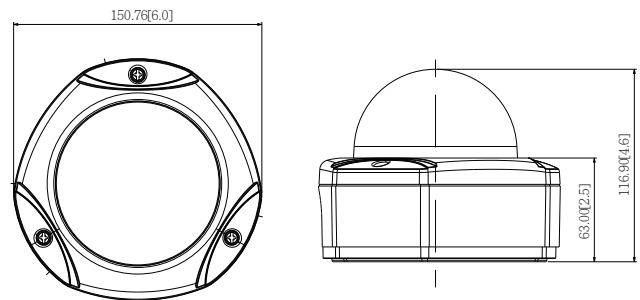

PHOTO INDICATION

DIMENSION DIAGRAM

Unit: mm [inch]

ACCESSORY OPTIONS

Power Supply		
PPOE-0001		IEEE 802.3af PoE Injector for Class 1, 2 or 3 devices, with universal adapter

Dome Cover		
PDCX-1101		4-inch, smoke, non-vandal proof

PRODUCT SPECIFICATION**E72A****• Device**

Device Type	Outdoor Dome Camera
Image Sensor	Progressive Scan CMOS
Sensor Size	1/3.2"
Effective Pixels	2592(H) X 1944(V) (5.04 MP)
Horizontal Resolution	1350 TVL
Day / Night	Yes
Low Light Sensitivity	Standard
Minimum Illumination	Color: 0.1 lux at F2.0 (30 IRE, 2400°K); B/W: 0 lux (IR LED on)
Color to B/W Switch	ISP based switch, configurable
Mechanical IR Cut Filter	Yes
IR Sensitivity Range	700~1100nm
IR LED	Adaptive IR LED x 10 (850nm)
IR Working Distance	30 m (0 lux, 30 IRE, Gain 255, Auto shutter mode)
Electronic Shutter	1/5 ~ 1/2,000 sec (manual mode); 1/5 ~ 1/10,000 sec (auto mode)
S/N Ratio	52 dB

• Interface

Digital Input	1, Terminal block
Digital Output	1, Terminal block
Local Storage	MicroSDHC/MicroSDXC memory card slot (card not included)

• General

Power Source / Consumption	PoE Class 2 (IEEE802.3af) / 6.27 W (IR on)
Weight	1006 g (2.218 lb)
Dimensions (Ø x H)	150 mm x 117 mm (5.9" x 4.6")
Environmental Casing	Weatherproof (IP67 rated); Vandal proof (IK10 rated); Transparent dome cover
Mount Type	Surface, Pendant, Wall, Corner, Pole, Flush, Gang box
Starting Temperature	-20°C ~ 50°C (-4°F ~ 122°F)
Operating Temperature	-40°C ~ 50°C (-40°F ~ 122°F)
Operating Humidity	10% ~ 85% RH
Approvals	CE (EN 55022 Class B, EN 55024), FCC (Part15 Subpart B Class B), IK10, IP67, NEMA 4X