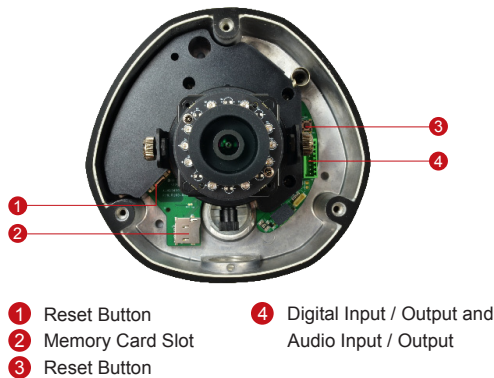

E72A

3MP Outdoor Dome with D/N, Adaptive IR, Basic WDR, Fixed Lens

- 3 Megapixel with 1080p
- Day & Night with Adaptive IR LED
- Fixed Lens with f2.93mm / F2.0
- Basic WDR (74 dB)
- 30 fps at 1920 x 1080
- Wide Angle
- Weatherproof (IP67) and Vandal Proof (IK10)

PHOTO INDICATION

DIMENSION DIAGRAM

Unit: mm [inch]

ACCESSORY OPTIONS

Power Supply		
PPOE-0001		IEEE 802.3af PoE Injector for Class 1, 2 or 3 devices, with universal adapter

Dome Cover		
PDCX-1101		4-inch, smoke, non-vandal proof

PRODUCT SPECIFICATION**E72A****• Device**

Device Type	Outdoor Dome Camera
Image Sensor	Progressive Scan CMOS
Sensor Size	1/3.2"
Effective Pixels	2592(H) X 1944(V) (5.04 MP)
Horizontal Resolution	1350 TVL
Day / Night	Yes
Low Light Sensitivity	Standard
Minimum Illumination	Color: 0.1 lux at F2.0 (30 IRE, 2400°K); B/W: 0 lux (IR LED on)
Color to B/W Switch	ISP based switch, configurable
Mechanical IR Cut Filter	Yes
IR Sensitivity Range	700~1100nm
IR LED	Adaptive IR LED x 10 (850nm)
IR Working Distance	30 m (0 lux, 30 IRE, Gain 255, Auto shutter mode)
Electronic Shutter	1/5 ~ 1/2,000 sec (manual mode); 1/5 ~ 1/10,000 sec (auto mode)
S/N Ratio	52 dB

• Interface

Digital Input	1, Terminal block
Digital Output	1, Terminal block
Local Storage	MicroSDHC/MicroSDXC memory card slot (card not included)

• General

Power Source / Consumption	PoE Class 2 (IEEE802.3af) / 6.27 W (IR on)
Weight	1006 g (2.218 lb)
Dimensions (Ø x H)	150 mm x 117 mm (5.9" x 4.6")
Environmental Casing	Weatherproof (IP67 rated); Vandal proof (IK10 rated); Transparent dome cover
Mount Type	Surface, Pendant, Wall, Corner, Pole, Flush, Gang box
Starting Temperature	-20°C ~ 50°C (-4°F ~ 122°F)
Operating Temperature	-40°C ~ 50°C (-40°F ~ 122°F)
Operating Humidity	10% ~ 85% RH
Approvals	CE (EN 55022 Class B, EN 55024), FCC (Part15 Subpart B Class B), IK10, IP67, NEMA 4X