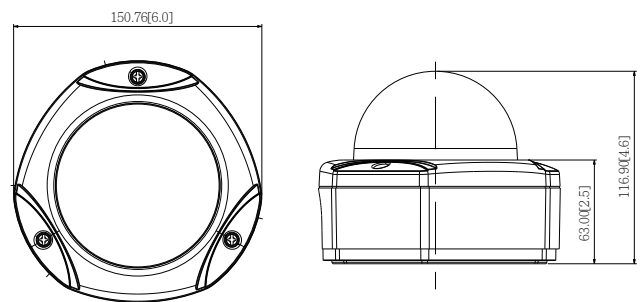

E73A

5MP Outdoor Dome with D/N, Adaptive IR, Basic WDR, Fixed Lens

- 5 Megapixel with 1080p
- Day & Night with Adaptive IR LED
- Wide Angle Fixed Lens with f2.93mm / F2.0
- Basic WDR (74 dB)
- 30 fps at 1920 x 1080
- Weatherproof (IP67) and Vandal Proof (IK10)

PHOTO INDICATION

DIMENSION DIAGRAM

Unit: mm [inch]

ACCESSORY OPTIONS

Power Supply		
PPOE-0001		IEEE 802.3af PoE Injector for Class 1, 2 or 3 devices, with universal adapter

Dome Cover		
PDCX-1101		4-inch, smoke, non-vandal proof

PRODUCT SPECIFICATION**E73A****• Device**

Device Type	Outdoor Dome Camera
Image Sensor	Progressive Scan CMOS
Sensor Size	1/3.2"
Effective Pixels	2592(H) X 1944(V) (5.04 MP)
Horizontal Resolution	1350 TVL
Day / Night	Yes
Superior Low Light Sensitivity	No
Minimum Illumination	Color: 0.1 lux at F2.0 (30 IRE, 2400°K); B/W: 0 lux (IR LED on)
Color to B/W Switch	ISP based switch, configurable
Mechanical IR Cut Filter	Yes
IR Sensitivity Range	700~1100nm
IR LED	Adaptive IR LED x 10 (850nm)
IR Working Distance	30 m (0 lux, 30 IRE, Gain 255, Auto shutter mode)
Electronic Shutter	1/5 ~ 1/2,000 sec (manual mode); 1/5 ~ 1/10,000 sec (auto mode)
S/N Ratio	52 dB

• Interface

Digital Input	1, Terminal block
Digital Output	1, Terminal block
Local Storage	MicroSDHC/MicroSDXC memory card slot (card not included)

• General

Power Source / Consumption	PoE Class 2 (IEEE802.3af) / 6.31 W (IR on)
Weight	994 g (2.191 lb)
Dimensions (Ø x H)	150 mm x 117 mm (5.9" x 4.6")
Environmental Casing	Weatherproof (IP67 rated); Vandal proof (IK10 rated); Transparent dome cover
Mount Type	Surface, Pendant, Wall, Corner, Pole, Flush, Gang box
Starting Temperature	-20°C ~ 50°C (-4°F ~ 122°F)
Operating Temperature	-40°C ~ 50°C (-40°F ~ 122°F)
Operating Humidity	10% ~ 85% RH
Approvals	CE (EN 55022 Class B, EN 55024), FCC (Part15 Subpart B Class B), IK10, IP67, NEMA 4X, UL (for optional PoE injector)