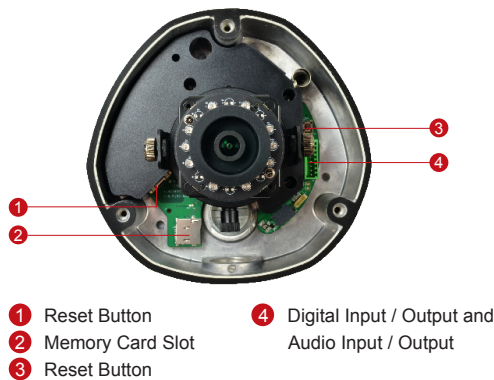

E73A

5MP Outdoor Dome with D/N, Adaptive IR, Basic WDR, Fixed Lens

- 5 Megapixel with 1080p
- Day & Night with Adaptive IR LED
- Wide Angle Fixed Lens with f2.93mm / F2.0
- Basic WDR (74 dB)
- 30 fps at 1920 x 1080
- Weatherproof (IP67) and Vandal Proof (IK10)

PHOTO INDICATION

DIMENSION DIAGRAM

Unit: mm [inch]

ACCESSORY OPTIONS

Power Supply		
PPOE-0001		IEEE 802.3af PoE Injector for Class 1, 2 or 3 devices, with universal adapter

Dome Cover		
PDCX-1101		4-inch, smoke, non-vandal proof

PRODUCT SPECIFICATION**E73A****• Device**

Device Type	Outdoor Dome Camera
Image Sensor	Progressive Scan CMOS
Sensor Size	1/3.2"
Effective Pixels	2592(H) X 1944(V) (5.04 MP)
Horizontal Resolution	1350 TVL
Day / Night	Yes
Superior Low Light Sensitivity	No
Minimum Illumination	Color: 0.1 lux at F2.0 (30 IRE, 2400°K); B/W: 0 lux (IR LED on)
Color to B/W Switch	ISP based switch, configurable
Mechanical IR Cut Filter	Yes
IR Sensitivity Range	700~1100nm
IR LED	Adaptive IR LED x 10 (850nm)
IR Working Distance	30 m (0 lux, 30 IRE, Gain 255, Auto shutter mode)
Electronic Shutter	1/5 ~ 1/2,000 sec (manual mode); 1/5 ~ 1/10,000 sec (auto mode)
S/N Ratio	52 dB

• Interface

Digital Input	1, Terminal block
Digital Output	1, Terminal block
Local Storage	MicroSDHC/MicroSDXC memory card slot (card not included)

• General

Power Source / Consumption	PoE Class 2 (IEEE802.3af) / 6.31 W (IR on)
Weight	994 g (2.191 lb)
Dimensions (Ø x H)	150 mm x 117 mm (5.9" x 4.6")
Environmental Casing	Weatherproof (IP67 rated); Vandal proof (IK10 rated); Transparent dome cover
Mount Type	Surface, Pendant, Wall, Corner, Pole, Flush, Gang box
Starting Temperature	-20°C ~ 50°C (-4°F ~ 122°F)
Operating Temperature	-40°C ~ 50°C (-40°F ~ 122°F)
Operating Humidity	10% ~ 85% RH
Approvals	CE (EN 55022 Class B, EN 55024), FCC (Part15 Subpart B Class B), IK10, IP67, NEMA 4X, UL (for optional PoE injector)