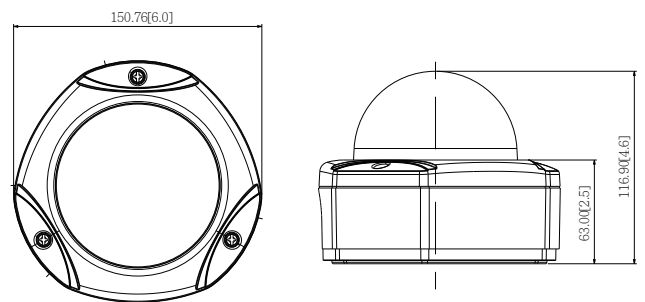

E73

5MP Outdoor Dome with D/N, IR, Basic WDR, Fixed Lens

- 5 Megapixel with 1080p
- Day & Night with IR LED
- Wide Angle Fixed Lens with f2.93mm / F2.0
- Basic WDR (69 dB)
- 30 fps at 1920 x 1080
- Weatherproof (IP66) and Vandal Proof (IK10)

PHOTO INDICATION

- 1 Reset Button
- 2 MicroSDHC/MicroSDXC Card Slot
- 3 Ethernet Port

DIMENSION DIAGRAM

Unit: mm [inch]

ACCESSORY OPTIONS

Dome Cover		
PDCX-1101		4-inch, smoke, vandal proof

Popular Mounting Solutions	
Surface	Accessories not required
Wall	PMAX-0308 
Pendant	PMAX-0101 + PMAX-0103 
Corner	PMAX-0101 + PMAX-0305 + PMAX-0402 
Pole	PMAX-0101 + PMAX-0305 + PMAX-0503 
Flush	PMAX-1003 
Gang Box	PMAX-0804 

• Interface

Local Storage	MicroSDHC/MicroSDXC memory card slot (card not included)
---------------	----------------------------------------------------------

• General

Power Source / Consumption	PoE Class 2 (IEEE802.3af) / 4.58W (IR on)
Weight	975 g (2.15 lb)
Dimensions (Ø x H)	150.76 mm x 116.9 mm (6" x 4.6")
Environmental Casing	Weatherproof (IP66 rated); Vandal proof(IK10 rated); Transparent dome cover
Mount Type	Surface, Pendant, Wall, Corner, Pole, Flush, Gang box
Starting Temperature	-20°C ~ 50°C (-4°F ~ 122°F)
Operating Temperature	-40°C ~ 50°C (-40°F ~ 122°F)
Operating Humidity	10% ~ 85% RH
Approvals	CE (EN 55022 Class B, EN 55024), FCC (Part15 Subpart B Class B), IK10, IP66, NEMA 4X