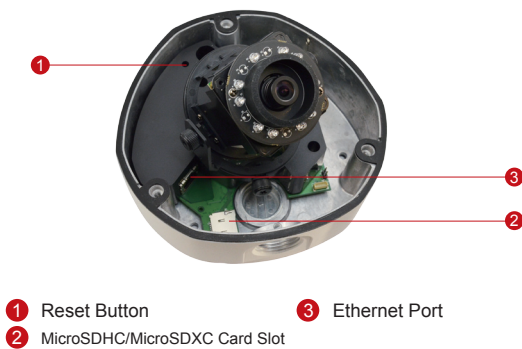

E73

5MP Outdoor Dome with D/N, IR, Basic WDR, Fixed Lens

- 5 Megapixel with 1080p
- Day & Night with IR LED
- Wide Angle Fixed Lens with f2.93mm / F2.0
- Basic WDR (69 dB)
- 30 fps at 1920 x 1080
- Weatherproof (IP66) and Vandal Proof (IK10)

PHOTO INDICATION

- 1 Reset Button
- 2 MicroSDHC/MicroSDXC Card Slot
- 3 Ethernet Port

DIMENSION DIAGRAM

Unit: mm [inch]

ACCESSORY OPTIONS

Dome Cover		
PDCX-1101		4-inch, smoke, vandal proof

Popular Mounting Solutions	
Surface	Accessories not required
Wall	PMAX-0308 
Pendant	PMAX-0101 + PMAX-0103 
Corner	PMAX-0101 + PMAX-0305 + PMAX-0402 
Pole	PMAX-0101 + PMAX-0305 + PMAX-0503 
Flush	PMAX-1003 
Gang Box	PMAX-0804 

* For more mounting solutions, please refer to Project Planner on www.acti.com

PRODUCT SPECIFICATION**E73****• Device**

Device Type	Outdoor Dome Camera
Image Sensor	Progressive Scan CMOS
Sensor Size	1/3.2"
Day / Night	Yes
Superior Low Light Sensitivity	No
Minimum Illumination	Color: 0.1 lux at F2.0 (30 IRE, 2400°K); B/W: 0 lux (IR LED on)
Color to B/W switch	ISP based switch, configurable
Mechanical IR Cut Filter	Yes
IR Sensitivity Range	700~1100nm
IR LED	IR LED x 10 (850nm)
IR Working Distance	15 m (0 lux, 30 IRE, Gain 255, Auto shutter mode)
Electronic Shutter	1/5 ~ 1/2,000 sec (manual mode); 1/5 ~ 1/10,000 sec (auto mode)