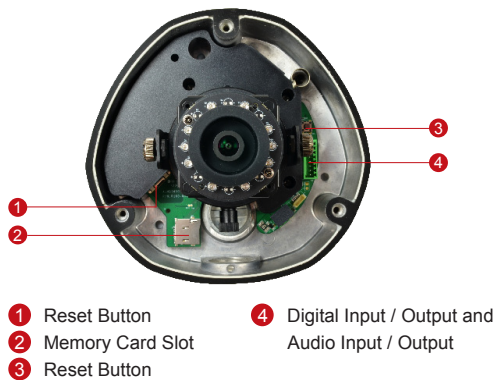

E74A

3MP Outdoor Dome with D/N, Adaptive IR, Superior WDR, Fixed Lens

- 3 Megapixel with 1080p
- Day & Night with Adaptive IR LED
- Fixed Lens with f2.93mm / F2.0
- Wide angle
- Superior WDR (110 dB)
- 30 fps at 1920 x 1080
- Weatherproof (IP67) and Vandal Proof (IK10)

PHOTO INDICATION

DIMENSION DIAGRAM

Unit: mm [inch]

ACCESSORY OPTIONS

Dome Cover		
PDCX-1109		Smoked dome cover for B6X/B8X/B9X, vandal proof (IK10)
Power Supply		
PPOE-0001		IEEE 802.3af PoE Injector for Class 1, 2 or 3 devices, with universal adapter

PRODUCT SPECIFICATION**E74A****• Device**

Device Type	Outdoor Dome Camera
Image Sensor	Progressive Scan CMOS
Sensor Size	1/3"
Effective Pixels	2048(H) X 1536(V) (3.15 MP)
Horizontal Resolution	1250 TVL
Day / Night	Yes
Low Light Sensitivity	Standard
Minimum Illumination	Color: 0.1 lux at F2.0 (30 IRE, 2400°K); B/W: 0 lux (IR LED on)
Color to B/W Switch	ISP based switch, configurable
Mechanical IR Cut Filter	Yes
IR Sensitivity Range	700~1100nm
IR LED	Adaptive IR LED x 10 (850nm)
IR Working Distance	30 m (0 lux, 30 IRE, Gain 255, Auto shutter mode)
Electronic Shutter	1/5 ~ 1/2,000 sec (manual mode); 1/5 ~ 1/10,000 sec (auto mode)
S/N Ratio	52 dB

• Interface

Digital Input	1, Terminal block
Digital Output	1, Terminal block
Local Storage	MicroSDHC/MicroSDXC memory card slot (card not included)

• General

Power Source / Consumption	PoE Class 2 (IEEE802.3af) / 6.48 W (IR on)
Weight	1006 g (2.218 lb)
Dimensions (Ø x H)	150 mm x 117 mm (5.9" x 4.6")
Environmental Casing	Weatherproof (IP67 rated); Vandal proof (IK10 rated); Transparent dome cover
Mount Type	Surface, Pendant, Wall, Corner, Pole, Flush, Gang box
Starting Temperature	-20°C ~ 50°C (-4°F ~ 122°F)
Operating Temperature	-40°C ~ 50°C (-40°F ~ 122°F)
Operating Humidity	10% ~ 85% RH
Approvals	CE (EN 55022 Class B, EN 55024), FCC (Part15 Subpart B Class B), IK10, IP67, NEMA 4X, UL (for optional PoE injector)