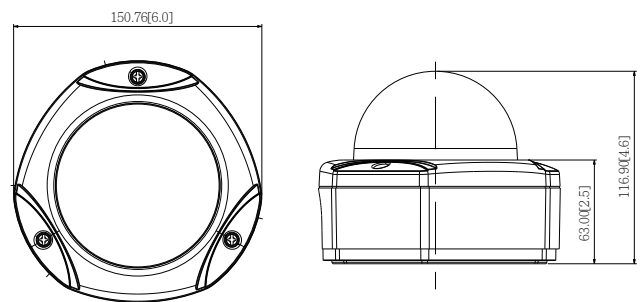

PHOTO INDICATION

DIMENSION DIAGRAM

Unit: mm [inch]

ACCESSORY OPTIONS

Dome Cover		
PDCX-1109		Smoked dome cover for B6X/B8X/B9X, vandal proof (IK10)
Power Supply		
PPOE-0001		IEEE 802.3af PoE Injector for Class 1, 2 or 3 devices, with universal adapter

PRODUCT SPECIFICATION**E74A****• Device**

Device Type	Outdoor Dome Camera
Image Sensor	Progressive Scan CMOS
Sensor Size	1/3"
Effective Pixels	2048(H) X 1536(V) (3.15 MP)
Horizontal Resolution	1250 TVL
Day / Night	Yes
Low Light Sensitivity	Standard
Minimum Illumination	Color: 0.1 lux at F2.0 (30 IRE, 2400°K); B/W: 0 lux (IR LED on)
Color to B/W Switch	ISP based switch, configurable
Mechanical IR Cut Filter	Yes
IR Sensitivity Range	700~1100nm
IR LED	Adaptive IR LED x 10 (850nm)
IR Working Distance	30 m (0 lux, 30 IRE, Gain 255, Auto shutter mode)
Electronic Shutter	1/5 ~ 1/2,000 sec (manual mode); 1/5 ~ 1/10,000 sec (auto mode)
S/N Ratio	52 dB

• Interface

Digital Input	1, Terminal block
Digital Output	1, Terminal block
Local Storage	MicroSDHC/MicroSDXC memory card slot (card not included)

• General

Power Source / Consumption	PoE Class 2 (IEEE802.3af) / 6.48 W (IR on)
Weight	1006 g (2.218 lb)
Dimensions (Ø x H)	150 mm x 117 mm (5.9" x 4.6")
Environmental Casing	Weatherproof (IP67 rated); Vandal proof (IK10 rated); Transparent dome cover
Mount Type	Surface, Pendant, Wall, Corner, Pole, Flush, Gang box
Starting Temperature	-20°C ~ 50°C (-4°F ~ 122°F)
Operating Temperature	-40°C ~ 50°C (-40°F ~ 122°F)
Operating Humidity	10% ~ 85% RH
Approvals	CE (EN 55022 Class B, EN 55024), FCC (Part15 Subpart B Class B), IK10, IP67, NEMA 4X, UL (for optional PoE injector)