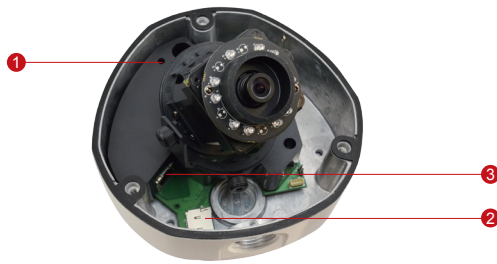

E81

1MP Outdoor Dome with D/N, Adaptive IR, Basic WDR, Vari-focal Lens

- 1 Megapixel with 720p
- Day & Night with Adaptive IR LED
- Vari-focal Lens with f2.8-12mm / F1.4
- Basic WDR (74 dB)
- 30 fps at 1280 x 720
- Weatherproof (IP66) and Vandal Proof (IK10)

PHOTO INDICATION

- 1 Reset Button
- 2 Memory Card Slot
- 3 Ethernet Port

DIMENSION DIAGRAM

Unit: mm [inch]

ACCESSORY OPTIONS

Dome Cover		
PDCX-1101		4-inch, smoke, vandal proof

Popular Mounting Solutions	
Surface	Accessories not required
Wall	PMAX-0308 
Pendant	PMAX-0101 + PMAX-0103 
Corner	PMAX-0101 + PMAX-0305 + PMAX-0402 
Pole	PMAX-0101 + PMAX-0305 + PMAX-0503 
Flush	PMAX-1003 
Gang Box	PMAX-0804 

* For more mounting solutions, please refer to Project Planner on www.acti.com

PRODUCT SPECIFICATION**E81****• Device**

Device Type	Outdoor Dome Camera
Image Sensor	Progressive Scan CMOS
Sensor Size	1/4"
Day / Night	Yes
Superior Low Light Sensitivity	No
Minimum Illumination	Color: 0.1 lux at F1.4 (30 IRE, 2400°K); B/W: 0 lux (IR LED on)
Color to B/W switch	ISP based switch, configurable
Mechanical IR Cut Filter	Yes
IR Sensitivity Range	700~1100nm
IR LED	Adaptive IR LED (IR Exposure Compensation) x 15 (850nm)
IR Working Distance	30 m (0 lux, 30 IRE, Gain 255, Auto shutter mode)
Electronic Shutter	1/5 ~ 1/2,000 sec (manual mode); 1/5 ~ 1/10,000 sec (auto mode)

• Interface

Local Storage	MicroSDHC/MicroSDXC memory card slot (card not included)
---------------	--

• General

Power Source / Consumption	PoE Class 2 (IEEE802.3af) / 4.8 W (IR on)
Weight	975 g (2.15 lb)
Dimensions (Ø x H)	150.76 mm x 116.9 mm (6" x 4.6")
Environmental Casing	Weatherproof (IP66 rated); Vandal proof (IK10 rated); Transparent dome cover
Mount Type	Surface, Pendant, Wall, Corner, Pole, Flush, Gang box
Starting Temperature	-20°C ~ 50°C (-4°F ~ 122°F)
Operating Temperature	-40°C ~ 50°C (-40°F ~ 122°F)
Operating Humidity	10% ~ 85% RH
Approvals	CE (EN 55022 Class B, EN 55024), FCC (Part15 Subpart B Class B), IK10, IP66, NEMA 4X