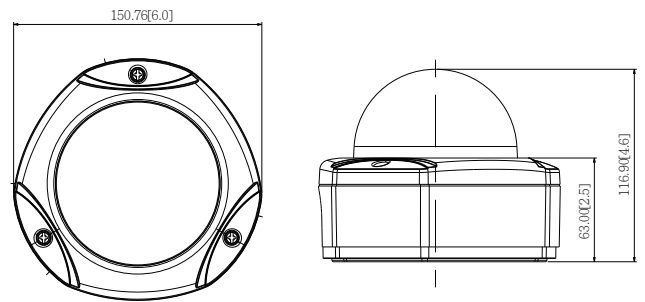

PHOTO INDICATION

- 1 Reset Button
- 2 Memory Card Slot
- 3 Ethernet Port

DIMENSION DIAGRAM

Unit: mm [inch]

ACCESSORY OPTIONS

Dome Cover		
PDCX-1101		4-inch, smoke, vandal proof

Popular Mounting Solutions	
Surface	Accessories not required
Wall	PMAX-0308 
Pendant	PMAX-0101 + PMAX-0103 
Corner	PMAX-0101 + PMAX-0305 + PMAX-0402 
Pole	PMAX-0101 + PMAX-0305 + PMAX-0503 
Flush	PMAX-1003 
Gang Box	PMAX-0804 

• Interface

Local Storage	MicroSDHC/MicroSDXC memory card slot (card not included)
---------------	--

• General

Power Source / Consumption	PoE Class 2 (IEEE802.3af) / 4.8 W (IR on)
Weight	975 g (2.15 lb)
Dimensions (Ø x H)	150.76 mm x 116.9 mm (6" x 4.6")
Environmental Casing	Weatherproof (IP66 rated); Vandal proof (IK10 rated); Transparent dome cover
Mount Type	Surface, Pendant, Wall, Corner, Pole, Flush, Gang box
Starting Temperature	-20°C ~ 50°C (-4°F ~ 122°F)
Operating Temperature	-40°C ~ 50°C (-40°F ~ 122°F)
Operating Humidity	10% ~ 85% RH
Approvals	CE (EN 55022 Class B, EN 55024), FCC (Part15 Subpart B Class B), IK10, IP66, NEMA 4X