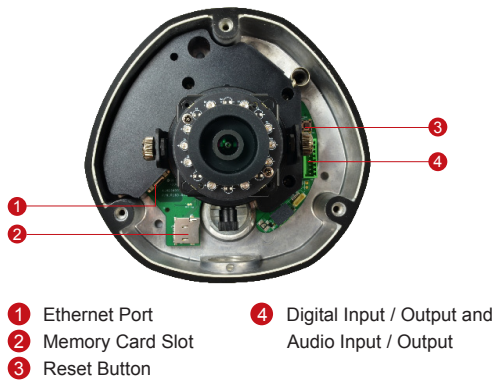

E82A

3MP Outdoor Dome with D/N, Adaptive IR, Basic WDR, Vari-focal Lens

- 3 Megapixel with 1080p
- Day and night with Adaptive IR LED
- Vari-focal Lens with f2.8~12mm / F1.4
- Basic WDR (74 dB)
- 30 fps at 1920 x 1080
- Weatherproof (IP67) and Vandal Proof (IK10)

PHOTO INDICATION

DIMENSION DIAGRAM

Unit: mm [inch]

ACCESSORY OPTIONS

Power Supply		
PPOE-0001		IEEE 802.3af PoE Injector for Class 1, 2 or 3 devices, with universal adapter

Dome Cover		
PDCX-1101		4-inch, smoke, non-vandal proof

PRODUCT SPECIFICATION**E82A****• Device**

Device Type	Outdoor Dome Camera
Image Sensor	Progressive Scan CMOS
Sensor Size	1/3.2"
Effective Pixels	2592(H) X 1944(V) (5.04 MP)
Horizontal Resolution	1350 TVL
Day / Night	Yes
Superior Low Light Sensitivity	No
Minimum Illumination	Color: 0.1 lux at F1.4 (30 IRE, 2400°K); B/W: 0 lux (IR LED on)
Color to B/W Switch	ISP based switch, configurable
Mechanical IR Cut Filter	Yes
IR Sensitivity Range	700~1100nm
IR LED	Adaptive IR LED x 15 (850nm)
IR Working Distance	30 m (0 lux, 30 IRE, Gain 255, Auto shutter mode)
Electronic Shutter	1/5 ~ 1/2,000 sec (manual mode); 1/5 ~ 1/10,000 sec (auto mode)
S/N Ratio	52 dB

• Interface

Digital Input	1, Terminal block
Digital Output	1, Terminal block
Local Storage	MicroSDHC/MicroSDXC memory card slot (card not included)

• General

Power Source / Consumption	PoE Class 2 (IEEE802.3af) / 6.49 W (IR on)
Weight	1032 g (2.275 lb)
Dimensions (Ø x H)	150mm x 117mm (5.9" x 4.6")
Environmental Casing	Weatherproof (IP67 rated); Vandal proof (IK10 rated); Transparent dome cover
Mount Type	Surface, Pendant, Wall, Corner, Pole, Flush, Gang box
Starting Temperature	-20°C ~ 50°C (-4°F ~ 122°F)
Operating Temperature	-40°C ~ 50°C (-40°F ~ 122°F)
Operating Humidity	10% ~ 85% RH
Approvals	CE (EN 55022 Class B, EN 55024), FCC (Part15 Subpart B Class B), IK10, IP67, NEMA 4X, UL (for optional PoE injector)