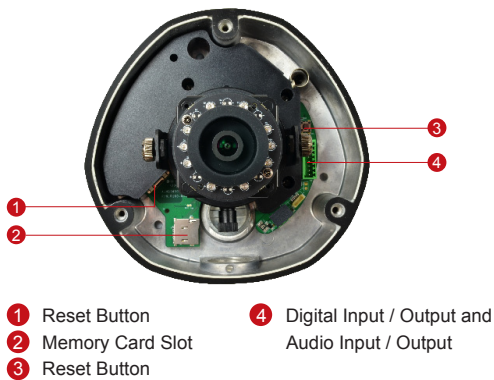

E86A

3MP Outdoor Dome with D/N, Adaptive IR, Superior WDR, Vari-focal Lens

- 3 Megapixel with 1080p
- Day and Night with Adaptive IR LED
- Vari-focal Lens with f2.8~12mm / F1.4
- Superior WDR (110 dB)
- 30 fps at 1920 x 1080
- Weatherproof (IP67) and Vandal Proof (IK10)

PHOTO INDICATION

DIMENSION DIAGRAM

Unit: mm [inch]

ACCESSORY OPTIONS

Power Supply		
PPOE-0001		IEEE 802.3af PoE Injector for Class 1, 2 or 3 devices, with universal adapter

Dome Cover		
PDCX-1101		4-inch, smoke, non-vandal proof

PRODUCT SPECIFICATION**E86A****• Device**

Device Type	Outdoor Dome Camera
Image Sensor	Progressive Scan CMOS
Sensor Size	1/3"
Effective Pixels	2048 (H) x 1536 (V) (3.15 MP)
Horizontal Resolution	1450 TVL
Day / Night	Yes
Low Light Sensitivity	Standard
Minimum Illumination	Color: 0.1 lux at F1.4 (30 IRE, 2400°K); B/W: 0 lux (IR LED on)
Color to B/W Switch	ISP based switch, configurable
Mechanical IR Cut Filter	Yes
IR Sensitivity Range	700~1100nm
IR LED	Adaptive IR LED x 15 (850nm)
IR Working Distance	30 m (0 lux, 30 IRE, Gain 255, Auto shutter mode)
Electronic Shutter	1/5 ~ 1/2,000 sec (manual mode); 1/5 ~ 1/10,000 sec (auto mode)
S/N Ratio	52 dB

• Interface

Digital Input	1, Terminal block
Digital Output	1, Terminal block
Local Storage	MicroSDHC/MicroSDXC memory card slot (card not included)

• General

Power Source / Consumption	PoE Class 2 (IEEE802.3af) / 6.49 W (IR on)
Weight	1032 g (2.275 lb)
Dimensions (Ø x H)	150mm x 117mm (5.9" x 4.6")
Environmental Casing	Weatherproof (IP67 rated); Vandal proof (IK10 rated); Transparent dome cover
Mount Type	Surface, Pendant, Wall, Corner, Pole, Flush, Gang box
Starting Temperature	-20°C ~ 50°C (-4°F ~ 122°F)
Operating Temperature	-40°C ~ 50°C (-40°F ~ 122°F)
Operating Humidity	10% ~ 85% RH
Approvals	CE (EN 55022 Class B, EN 55024), FCC (Part15 Subpart B Class B), IK10, IP67, NEMA 4X, UL (for optional PoE injector)