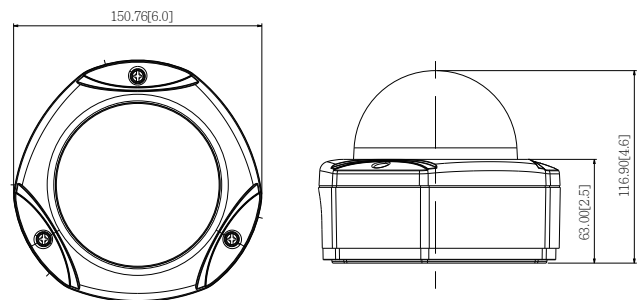

PHOTO INDICATION

DIMENSION DIAGRAM

Unit: mm [inch]

ACCESSORY OPTIONS

Power Supply		
PPOE-0001		IEEE 802.3af PoE Injector for Class 1, 2 or 3 devices, with universal adapter

Dome Cover		
PDCX-1101		4-inch, smoke, non-vandal proof

PRODUCT SPECIFICATION**E86A****• Device**

Device Type	Outdoor Dome Camera
Image Sensor	Progressive Scan CMOS
Sensor Size	1/3"
Effective Pixels	2048 (H) x 1536 (V) (3.15 MP)
Horizontal Resolution	1450 TVL
Day / Night	Yes
Low Light Sensitivity	Standard
Minimum Illumination	Color: 0.1 lux at F1.4 (30 IRE, 2400°K); B/W: 0 lux (IR LED on)
Color to B/W Switch	ISP based switch, configurable
Mechanical IR Cut Filter	Yes
IR Sensitivity Range	700~1100nm
IR LED	Adaptive IR LED x 15 (850nm)
IR Working Distance	30 m (0 lux, 30 IRE, Gain 255, Auto shutter mode)
Electronic Shutter	1/5 ~ 1/2,000 sec (manual mode); 1/5 ~ 1/10,000 sec (auto mode)
S/N Ratio	52 dB

• Interface

Digital Input	1, Terminal block
Digital Output	1, Terminal block
Local Storage	MicroSDHC/MicroSDXC memory card slot (card not included)

• General

Power Source / Consumption	PoE Class 2 (IEEE802.3af) / 6.49 W (IR on)
Weight	1032 g (2.275 lb)
Dimensions (Ø x H)	150mm x 117mm (5.9" x 4.6")
Environmental Casing	Weatherproof (IP67 rated); Vandal proof (IK10 rated); Transparent dome cover
Mount Type	Surface, Pendant, Wall, Corner, Pole, Flush, Gang box
Starting Temperature	-20°C ~ 50°C (-4°F ~ 122°F)
Operating Temperature	-40°C ~ 50°C (-40°F ~ 122°F)
Operating Humidity	10% ~ 85% RH
Approvals	CE (EN 55022 Class B, EN 55024), FCC (Part15 Subpart B Class B), IK10, IP67, NEMA 4X, UL (for optional PoE injector)