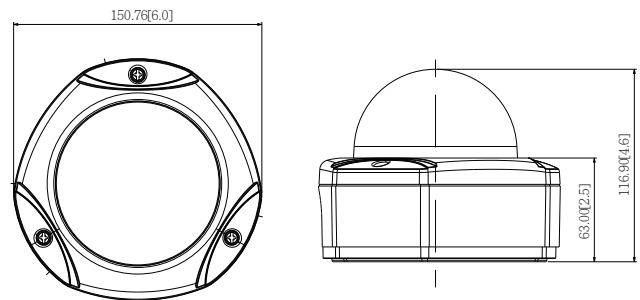

E89

10MP, Outdoor Dome with D/N, Adaptive IR, Basic WDR, Vari-focal Lens

- 10 Megapixel with 4K/1080p
- Day & Night with Adaptive IR LED
- Vari-focal Lens with f3.1-13mm / F1.4
- Basic WDR (70 dB)
- 30 fps at 1920 x 1080
- Wide Angle
- Weatherproof (IP67) and Vandal Proof (IK10)

PHOTO INDICATION

DIMENSION DIAGRAM

Unit: mm [inch]

ACCESSORY OPTIONS

Dome Cover		
PDCX-1104		4-inch, smoked, vandal proof
Power Supply		
PPOE-0001		IEEE 802.3af PoE Injector for Class 1, 2 or 3 devices, with universal adapter

* For more mounting solutions, please refer to Project Planner on www.acti.com

PRODUCT SPECIFICATION

E89

• Device

Device Type	Outdoor Dome
Image Sensor	Progressive Scan CMOS
Sensor Size	1/2.3"
Effective Pixels	3856 (H) x 2764 (V) (10.66 MP)
Day / Night	Yes
Superior Low Light Sensitivity	No
Minimum Illumination	Color: 0.1 lux at F1.4 (30 IRE, 2400°K); B/W: 0 lux (IR LED on)
Color to B/W Switch	ISP based switch, configurable
Mechanical IR Cut Filter	Yes
IR Sensitivity Range	700~1100nm
IR LED	Adaptive IR LED (Adjustable IR Exposure Compensation) x 10 (850nm)
IR Working Distance	30 m (0 lux, 30 IRE, Gain 255, Auto shutter mode)
Electronic Shutter	1/5 ~ 1/2,000 sec (manual mode); 1/5 ~ 1/10,000 sec (auto mode)
TV Lines	1450
S/N Ratio	52 dB

• Interface

Digital Input	2, Terminal block
Digital Output	2, Terminal block
Local Storage	MicroSDHC/MicroSDXC memory card slot (card not included)

• General

Power Source / Consumption	PoE Class 2 (IEEE802.3af) / 5.28 W (IR on)
Weight	1.785 kg (3.935 lb)
Dimensions (Ø x H)	152.8 mm x 128.5 mm (6.0" x 5.1")
Environmental Casing	Weatherproof (IP67 rated); Vandal proof (IK10); Transparent dome cover
Mount Type	Surface, Pendant, Wall, Corner, Pole, Gang box
Starting Temperature	-20°C ~ 50°C (-4°F ~ 122°F)
Operating Temperature	-40°C ~ 50°C (-40°F ~ 122°F)
Operating Humidity	10% ~ 85% RH
Approvals	CE (EN 55022 Class B, EN 55024), FCC (Part15 Subpart B Class B), IP67, IK10, NEMA 4X, UL (for optional PoE injector)