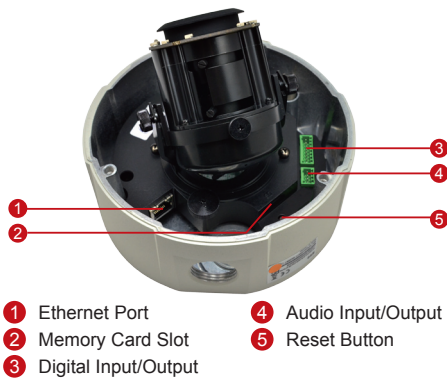

E89

10MP, Outdoor Dome with D/N, Adaptive IR, Basic WDR, Vari-focal Lens

- 10 Megapixel with 4K/1080p
- Day & Night with Adaptive IR LED
- Vari-focal Lens with f3.1-13mm / F1.4
- Basic WDR (70 dB)
- 30 fps at 1920 x 1080
- Wide Angle
- Weatherproof (IP67) and Vandal Proof (IK10)

PHOTO INDICATION

DIMENSION DIAGRAM

Unit: mm [inch]

ACCESSORY OPTIONS

Dome Cover		
PDCX-1104		4-inch, smoked, vandal proof
Power Supply		
PPOE-0001		IEEE 802.3af PoE Injector for Class 1, 2 or 3 devices, with universal adapter

* For more mounting solutions, please refer to Project Planner on www.acti.com

PRODUCT SPECIFICATION

E89

• Device

Device Type	Outdoor Dome
Image Sensor	Progressive Scan CMOS
Sensor Size	1/2.3"
Effective Pixels	3856 (H) x 2764 (V) (10.66 MP)
Day / Night	Yes
Superior Low Light Sensitivity	No
Minimum Illumination	Color: 0.1 lux at F1.4 (30 IRE, 2400°K); B/W: 0 lux (IR LED on)
Color to B/W Switch	ISP based switch, configurable
Mechanical IR Cut Filter	Yes
IR Sensitivity Range	700~1100nm
IR LED	Adaptive IR LED (Adjustable IR Exposure Compensation) x 10 (850nm)
IR Working Distance	30 m (0 lux, 30 IRE, Gain 255, Auto shutter mode)
Electronic Shutter	1/5 ~ 1/2,000 sec (manual mode); 1/5 ~ 1/10,000 sec (auto mode)
TV Lines	1450
S/N Ratio	52 dB

• Interface

Digital Input	2, Terminal block
Digital Output	2, Terminal block
Local Storage	MicroSDHC/MicroSDXC memory card slot (card not included)

• General

Power Source / Consumption	PoE Class 2 (IEEE802.3af) / 5.28 W (IR on)
Weight	1.785 kg (3.935 lb)
Dimensions (Ø x H)	152.8 mm x 128.5 mm (6.0" x 5.1")
Environmental Casing	Weatherproof (IP67 rated); Vandal proof (IK10); Transparent dome cover
Mount Type	Surface, Pendant, Wall, Corner, Pole, Gang box
Starting Temperature	-20°C ~ 50°C (-4°F ~ 122°F)
Operating Temperature	-40°C ~ 50°C (-40°F ~ 122°F)
Operating Humidity	10% ~ 85% RH
Approvals	CE (EN 55022 Class B, EN 55024), FCC (Part15 Subpart B Class B), IP67, IK10, NEMA 4X, UL (for optional PoE injector)