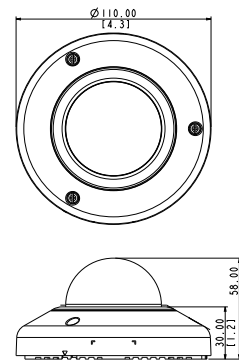

E921

5MP Outdoor Mini Fisheye Dome with Basic WDR, Fixed Lens

- 5 Megapixel
- Fixed Lens with f1.19 mm / F2.0
- Basic WDR (74 dB)
- 15 fps at 2592 x 1944
- 180/360° Fisheye View
- Weatherproof (IP68), Vandal Proof (IK10) and Vibration Proof (EN50155)

PHOTO INDICATION

- 1 Power LED
- 2 Memory Card Slot
- 3 Audio Input
- 4 Ethernet Port
- 5 Reset Button

DIMENSION DIAGRAM

Unit: mm [inch]

ACCESSORY OPTIONS

Dome Cover		
PDCX-1110		2-inch, smoke, non-vandal proof

Gang Box Converter		
PMAX-0805		White, Aluminum, Supporting 4" round and 4" octagon box types

PRODUCT SPECIFICATION**E921****• Device**

Device Type	Outdoor Mini Fisheye Dome
Image Sensor	Progressive Scan CMOS
Sensor Size	1/3.2"
Effective Pixels	2592 (H) x 1944 (V) (5.04 MP)
Day / Night	No
Superior Low Light Sensitivity	No
Minimum Illumination	Color: 0.1 lux at F2.0 (30 IRE, 2400°K)
Mechanical IR Cut Filter	No
IR Sensitivity Range	No
IR LED	No
Electronic Shutter	1/5 ~ 1/2,000 sec (manual mode); 1/5 ~ 1/10,000 sec (auto mode)
TV Lines	1350
S/N Ratio	52 dB

• Lens

Focal Length / Aperture	Fixed (Fisheye lens), f1.19 mm / F2.0
Iris	Fixed iris
Focus	Fixed focus
Lens Mount	Board mount
Horizontal Viewing Angle	180° (overview area), 109.8° (high detail area)
Viewing Angle Adjustment	Rotation: ±90°