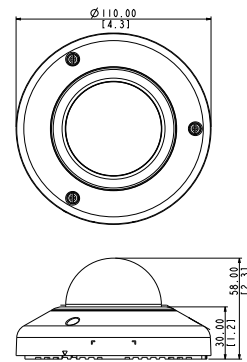

## 10MP Outdoor Mini Fisheye Dome with Basic WDR, Fixed Lens

- 10 Megapixel
- Fixed Lens with f1.37 mm / F2.0
- Basic WDR (70 dB)
- 7 fps at 2048 x 1536
- 180/360° Fisheye View
- Weatherproof (IP68), Vandal Proof (IK10) and Vibration proof (EN50155)

### PHOTO INDICATION

- 1 Power LED
- 2 Memory Card Slot
- 3 Audio Input
- 4 Ethernet Port
- 5 Reset Button

### DIMENSION DIAGRAM

Unit: mm [inch]