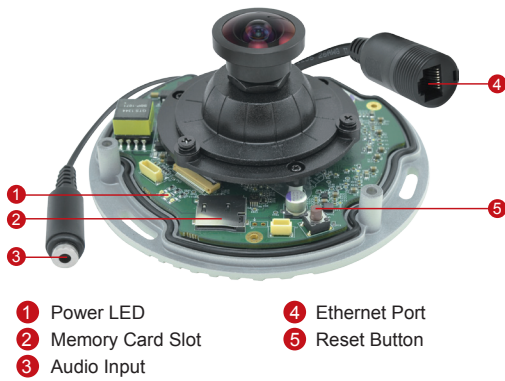

## 10MP Outdoor Mini Fisheye Dome with Basic WDR, Fixed Lens

- 10 Megapixel
- Fixed Lens with f1.37 mm / F2.0
- Basic WDR (70 dB)
- 7 fps at 2048 x 1536
- 180/360° Fisheye View
- Weatherproof (IP68), Vandal Proof (IK10) and Vibration proof (EN50155)

### PHOTO INDICATION

- 1 Power LED
- 2 Memory Card Slot
- 3 Audio Input
- 4 Ethernet Port
- 5 Reset Button

Device Type	Outdoor Mini Fisheye Dome
Image Sensor	Progressive Scan CMOS
Sensor Size	1/3.2"
Effective Pixels	3856 (H) x 2764 (V) (10.66 MP)
Day / Night	No
Superior Low Light Sensitivity	No
Minimum Illumination	Color: 0.1 lux at F2.0 (30 IRE, 2400°K)
Mechanical IR Cut Filter	No
IR Sensitivity Range	No
IR LED	No
Electronic Shutter	1/5 ~ 1/2,000 sec (manual mode); 1/5 ~ 1/10,000 sec (auto mode)
TV Lines	1450
S/N Ratio	52 dB