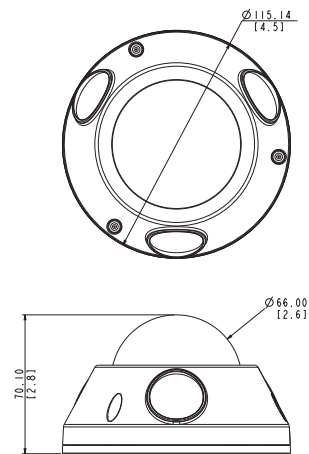

E924

5MP Outdoor Mini Dome with D/N, Adaptive IR, Basic WDR, Fixed Lens

- 5 Megapixel with 1080p
- Day & Night with Adaptive IR LED
- Fixed Lens with f2.93mm / F2.0
- Basic WDR (74 dB)
- 30 fps at 1920 x 1080
- Wide Angle
- Weatherproof (IP68), Vandal Proof (IK10) and Vibration Proof (EN50155)

PHOTO INDICATION

- 1 Memory Card Slot
- 2 Power LED
- 3 Reset Button
- 4 Audio Input
- 5 Ethernet Port

DIMENSION DIAGRAM

Unit: mm [inch]

ACCESSORY OPTIONS

Power Supply		
PPOE-0001		IEEE 802.3af PoE Injector for Class 1, 2 or 3 devices, with universal adapter

* For more mounting solutions, please refer to Project Planner on www.acti.com

PRODUCT SPECIFICATION**E924****• Device**

Device Type	Outdoor Mini Dome
Image Sensor	Progressive Scan CMOS
Sensor Size	1/3.2"
Effective Pixels	2592 (H) x 1944 (V) (5.04 MP)
Day / Night	Yes
Low Light Sensitivity	Standard
Minimum Illumination	Color: 0.1 lux at F2.0 (30 IRE, 2400°K); B/W: 0 lux at F2.0
Mechanical IR Cut Filter	Yes
IR Sensitivity Range	700 - 1100nm
IR LED	Adaptive IR LED (Adjustable IR Exposure Compensation) x 3 (850 nm)
IR Working Distance	15 m (0 lux, 30 IRE, Gain 255, Manual shutter mode)
Electronic Shutter	1/5 ~ 1/2,000 sec (manual mode); 1/5 ~ 1/10,000 sec (auto mode)
TV Lines	1350
S/N Ratio	52 dB

• Interface

Local Storage	MicroSDHC/MicroSDXC memory card slot (card not included)
---------------	--

• General

Power Source / Consumption	PoE Class 2 (IEEE802.3af) / 5.04 W
Weight	474 g (1.04 lb)
Dimensions (Ø x H)	115 mm x 70 mm (4.5" x 2.8")
Environmental Casing	Weatherproof (IP68 rated); Vandal proof (IK10 rated); Vibration Proof (EN50155); Transparent dome cover
Mount Type	Surface, Gang box
Starting Temperature	-20°C ~ 50°C (-4°F ~ 122°F)
Operating Temperature	-20°C ~ 50°C (-4°F ~ 122°F)
Operating Humidity	10% ~ 85% RH
Approvals	CE (EN 55022 Class B, EN 55024), FCC (Part15 Subpart B Class B), IK10, IP68, NEMA 4X, EN50155, UL (for optional PoE injector)