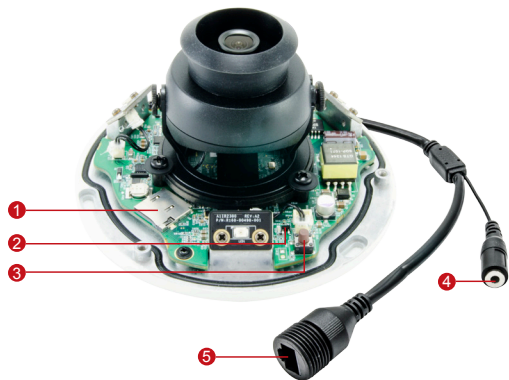

E924

5MP Outdoor Mini Dome with D/N, Adaptive IR, Basic WDR, Fixed Lens

- 5 Megapixel with 1080p
- Day & Night with Adaptive IR LED
- Fixed Lens with f2.93mm / F2.0
- Basic WDR (74 dB)
- 30 fps at 1920 x 1080
- Wide Angle
- Weatherproof (IP68), Vandal Proof (IK10) and Vibration Proof (EN50155)

PHOTO INDICATION

- 1 Memory Card Slot
- 2 Power LED
- 3 Reset Button
- 4 Audio Input
- 5 Ethernet Port

DIMENSION DIAGRAM

Unit: mm [inch]

ACCESSORY OPTIONS

Power Supply		
PPOE-0001		IEEE 802.3af PoE Injector for Class 1, 2 or 3 devices, with universal adapter

* For more mounting solutions, please refer to Project Planner on www.acti.com

PRODUCT SPECIFICATION**E924****• Device**

Device Type	Outdoor Mini Dome
Image Sensor	Progressive Scan CMOS
Sensor Size	1/3.2"
Effective Pixels	2592 (H) x 1944 (V) (5.04 MP)
Day / Night	Yes
Low Light Sensitivity	Standard
Minimum Illumination	Color: 0.1 lux at F2.0 (30 IRE, 2400°K); B/W: 0 lux at F2.0
Mechanical IR Cut Filter	Yes
IR Sensitivity Range	700 - 1100nm
IR LED	Adaptive IR LED (Adjustable IR Exposure Compensation) x 3 (850 nm)
IR Working Distance	15 m (0 lux, 30 IRE, Gain 255, Manual shutter mode)
Electronic Shutter	1/5 ~ 1/2,000 sec (manual mode); 1/5 ~ 1/10,000 sec (auto mode)
TV Lines	1350
S/N Ratio	52 dB

• Interface

Local Storage	MicroSDHC/MicroSDXC memory card slot (card not included)
---------------	--

• General

Power Source / Consumption	PoE Class 2 (IEEE802.3af) / 5.04 W
Weight	474 g (1.04 lb)
Dimensions (Ø x H)	115 mm x 70 mm (4.5" x 2.8")
Environmental Casing	Weatherproof (IP68 rated); Vandal proof (IK10 rated); Vibration Proof (EN50155); Transparent dome cover
Mount Type	Surface, Gang box
Starting Temperature	-20°C ~ 50°C (-4°F ~ 122°F)
Operating Temperature	-20°C ~ 50°C (-4°F ~ 122°F)
Operating Humidity	10% ~ 85% RH
Approvals	CE (EN 55022 Class B, EN 55024), FCC (Part15 Subpart B Class B), IK10, IP68, NEMA 4X, EN50155, UL (for optional PoE injector)