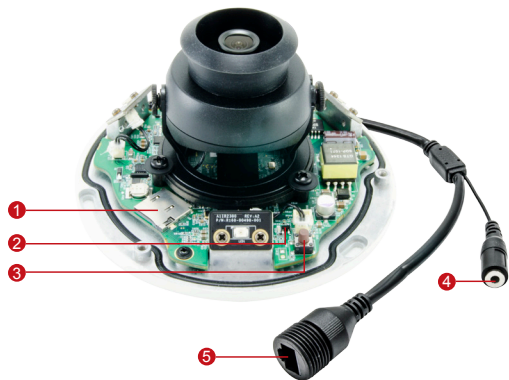

## 10MP Outdoor Mini Dome with D/N, Adaptive IR, Basic WDR, Fixed Lens

- 10 Megapixel with 4K/1080p
- Day & Night with Adaptive IR LED
- Fixed Lens with f3.6mm / F1.8
- Basic WDR (70 dB)
- 30 fps at 1920 x 1080
- Super Wide Angle
- Weatherproof (IP68), Vandal Proof (IK10) and Vibration Proof (EN50155)

### PHOTO INDICATION

- 1 Memory Card Slot
- 2 Power LED
- 3 Reset Button
- 4 Audio Input
- 5 Ethernet Port

#### • General

Power Source / Consumption	PoE Class 2 (IEEE802.3af) / 5.04 W
Weight	475 g (1.05 lb)
Dimensions (Ø x H)	115 mm x 70 mm (4.5" x 2.8")
Environmental Casing	Weatherproof (IP68 rated); Vandal proof (IK10 rated); Vibration Proof (EN50155); Transparent dome cover
Mount Type	Surface, Gang box
Starting Temperature	-20°C ~ 50°C (-4°F ~ 122°F)
Operating Temperature	-20°C ~ 50°C (-4°F ~ 122°F)
Operating Humidity	10% ~ 85% RH
Approvals	CE (EN 55022 Class B, EN 55024), FCC (Part15 Subpart B Class B), IK10, IP68, NEMA 4X, EN50155, UL (for optional PoE injector)