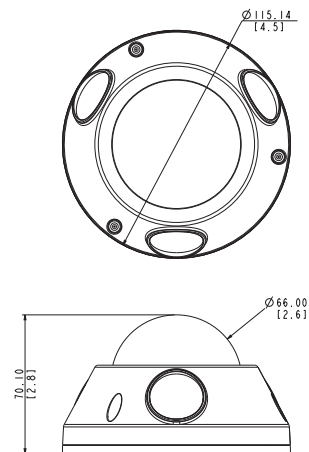

## 10MP Outdoor Mini Dome with D/N, Adaptive IR, Basic WDR, Fixed Lens

- 10 Megapixel with 4K/1080p
- Day & Night with Adaptive IR LED
- Fixed Lens with f3.6mm / F1.8
- Basic WDR (70 dB)
- 30 fps at 1920 x 1080
- Super Wide Angle
- Weatherproof (IP68), Vandal Proof (IK10) and Vibration Proof (EN50155)

### PHOTO INDICATION

- 1 Memory Card Slot
- 2 Power LED
- 3 Reset Button
- 4 Audio Input
- 5 Ethernet Port

### DIMENSION DIAGRAM

Unit: mm [inch]