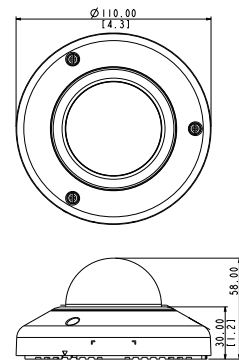

## 10MP Indoor Mini Dome with Basic WDR, Fixed Lens

- 10 Megapixel with 4K/1080p
- Fixed Lens with f3.6mm / F1.8
- Basic WDR (70 dB)
- 30 fps at 1920 x 1080
- Super Wide Angle
- Vandal Resistant (IK08)

### PHOTO INDICATION

- 1 Ethernet Port
- 2 Reset Button
- 3 Power LED
- 4 Memory Card Slot

### DIMENSION DIAGRAM

Unit: mm [inch]