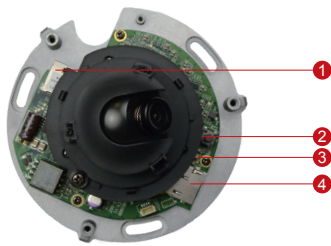

## 10MP Indoor Mini Dome with Basic WDR, Fixed Lens

- 10 Megapixel with 4K/1080p
- Fixed Lens with f3.6mm / F1.8
- Basic WDR (70 dB)
- 30 fps at 1920 x 1080
- Super Wide Angle
- Vandal Resistant (IK08)

### PHOTO INDICATION

- 1 Ethernet Port
- 2 Reset Button
- 3 Power LED
- 4 Memory Card Slot

#### • General

Power Source / Consumption	PoE Class 1 (IEEE802.3af) / 3.84 W
Weight	210 g (0.46 lb)
Dimensions (Ø x H)	110 mm x 58 mm (4.3" x 2.3")
Environmental Casing	Vandal resistant (IK08); Transparent dome cover
Mount Type	Surface, Wall, Pendant, Gang box
Starting Temperature	-10°C ~ 45°C (14°F ~ 113°F)
Operating Temperature	-10°C ~ 45°C (14°F ~ 113°F)
Operating Humidity	10% ~ 85% RH
Approvals	CE (EN 55022 Class B, EN 55024), FCC (Part15 Subpart B Class B), IK08, UL (for optional PoE injector)