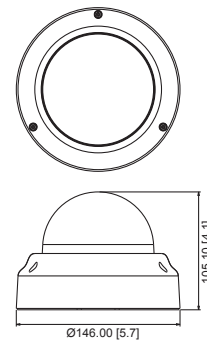

KCM-3311

4M Indoor Dome with D/N,
Advanced WDR, SLLS, 3.6x Zoom Lens

- 4 Megapixel with 1080p
- Day & Night with Superior Low Light Sensitivity
- 3.6x Zoom Lens with f3.3-12mm / F1.4-2.9, P-Iris, Auto Focus
- Advanced WDR (80 dB)
- 15 fps at 1920 x 1080

PHOTO INDICATION

DIMENSION DIAGRAM

Unit: mm [inch]

ACCESSORY OPTIONS

Dome Cover		
PDCX-1101		4-inch, smoke, vandal proof

Popular Mounting Solutions		
Surface	Accessories not required	
Wall	PMAX-0308	
Pendant	PMAX-0101 PMAX-0103	
Corner	PMAX-0101 PMAX-0305 PMAX-0402	
Pole	PMAX-0101 PMAX-0305 PMAX-0503	
Flush	PMAX-1008 	
Gang Box	PMAX-0803 	

* For more mounting solutions, please refer to Project Planner on www.acti.com

PRODUCT SPECIFICATION**KCM-3311****• Device**

Device Type	Fixed Dome Camera
Image Sensor	Progressive Scan CMOS
Sensor Size	1/3.2" (4.5 x 3.4 mm)
Horizontal Resolution	1422 TVL
Day / Night	Yes
Superior Low Light Sensitivity	Yes
Minimum Illumination	Color: 0.1 lux at F1.4 (30 IRE, 2400°K); B/W: 0.05 lux at F1.4 (30 IRE, 2400°K)
Color to B/W switch	ISP based switch, configurable
Mechanical IR Cut Filter	Yes
IR Sensitivity Range	700 - 1100 nm
IR LED	No
Electronic Shutter	1/5 ~ 1/2,000 sec (manual mode); 1/5 ~ 1/10,000 sec (auto mode)

• General

Power Source / Consumption	PoE Class 3 (IEEE802.3af) / 11.76W
Weight	615 g (1.36 lb)
Dimensions (Ø x H)	146.00 mm x 105.10 mm (5.7" x 4.1")
Mount Type	Surface, Pendant, Wall, Corner, Pole, Flush, Gang box
Starting Temperature	-10°C ~ 50°C (14°F ~ 122 °F)
Operating Temperature	-10°C ~ 50°C (14°F ~ 122 °F)
Operating Humidity	10% ~ 85% RH
Approvals	CE (EN 55022 Class A, EN 55024), FCC (Part15 Subpart B Class A)