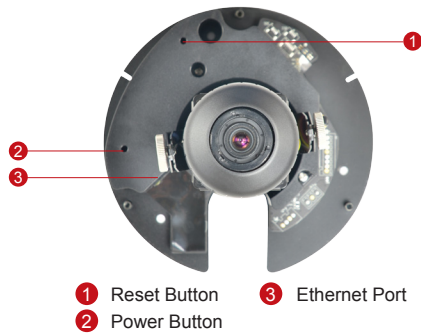

KCM-3311

4M Indoor Dome with D/N,
Advanced WDR, SLLS, 3.6x Zoom Lens

- 4 Megapixel with 1080p
- Day & Night with Superior Low Light Sensitivity
- 3.6x Zoom Lens with f3.3-12mm / F1.4-2.9, P-Iris, Auto Focus
- Advanced WDR (80 dB)
- 15 fps at 1920 x 1080

PHOTO INDICATION

DIMENSION DIAGRAM

Unit: mm [inch]

ACCESSORY OPTIONS

Dome Cover		
PDCX-1101		4-inch, smoke, vandal proof

Popular Mounting Solutions		
Surface	Accessories not required	
Wall	PMAX-0308	
Pendant	PMAX-0101 PMAX-0103	
Corner	PMAX-0101 PMAX-0305 PMAX-0402	
Pole	PMAX-0101 PMAX-0305 PMAX-0503	
Flush	PMAX-1008 	
Gang Box	PMAX-0803 	

* For more mounting solutions, please refer to Project Planner on www.acti.com

PRODUCT SPECIFICATION**KCM-3311****• Device**

Device Type	Fixed Dome Camera
Image Sensor	Progressive Scan CMOS
Sensor Size	1/3.2" (4.5 x 3.4 mm)
Horizontal Resolution	1422 TVL
Day / Night	Yes
Superior Low Light Sensitivity	Yes
Minimum Illumination	Color: 0.1 lux at F1.4 (30 IRE, 2400°K); B/W: 0.05 lux at F1.4 (30 IRE, 2400°K)
Color to B/W switch	ISP based switch, configurable
Mechanical IR Cut Filter	Yes
IR Sensitivity Range	700 - 1100 nm
IR LED	No
Electronic Shutter	1/5 ~ 1/2,000 sec (manual mode); 1/5 ~ 1/10,000 sec (auto mode)

• General

Power Source / Consumption	PoE Class 3 (IEEE802.3af) / 11.76W
Weight	615 g (1.36 lb)
Dimensions (Ø x H)	146.00 mm x 105.10 mm (5.7" x 4.1")
Mount Type	Surface, Pendant, Wall, Corner, Pole, Flush, Gang box
Starting Temperature	-10°C ~ 50°C (14°F ~ 122 °F)
Operating Temperature	-10°C ~ 50°C (14°F ~ 122 °F)
Operating Humidity	10% ~ 85% RH
Approvals	CE (EN 55022 Class A, EN 55024), FCC (Part15 Subpart B Class A)