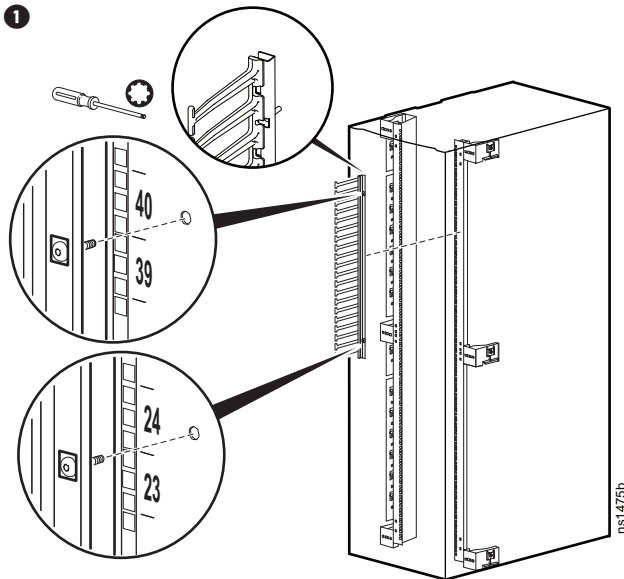

Installation

1