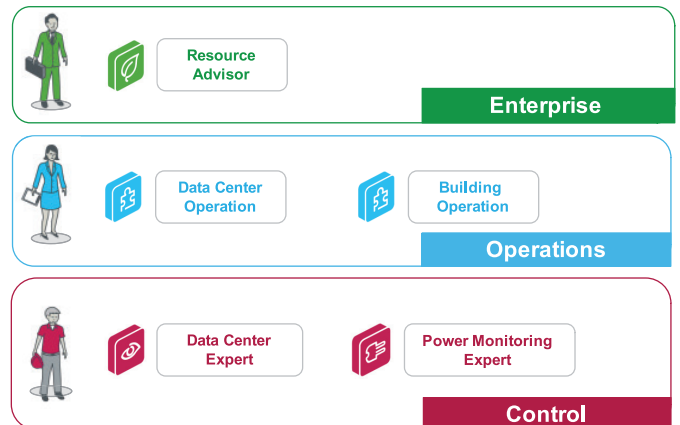

NetBotz™

Wireless Environmental Sensors

Simplified IT equipment protection

- 1 Integrated temperature & humidity sensor
- 2 User replaceable coin cell battery
- 3 LED indicator provides sensor status at a glance
- 4 QR code for fast easy commissioning and sensor identification
- 5 Embedded magnets securely mount sensors to IT cabinets
- 6 Additional mounting options included
- 7 On/Off switch conserves battery life

StruxureWare for Data Centers

An integrated suite of management software applications for balancing the demands of availability and efficiency throughout the data center lifecycle. NetBotz serves as the real-time data supplier to optimize StruxureWare software.

DCIM solution benefits

- > A holistic DCIM suite managing all aspects of the data center
- > Leverages and optimizes the existing infrastructure
- > Provides robust, scalable and integrated software solutions