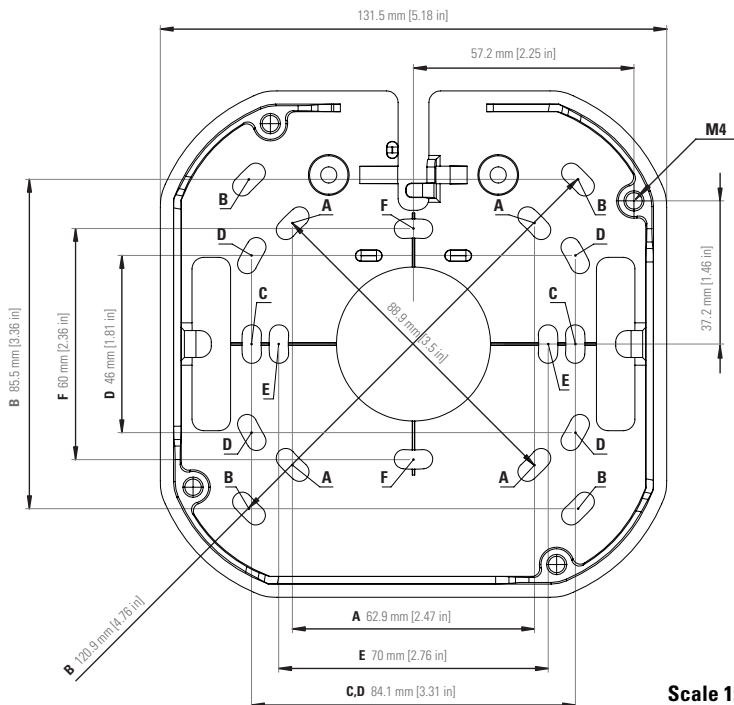

# TECHNICAL DRAWINGS

## Camera

### Side view

Scale 1:2

### Top view

Scale 1:2

DESIGNATION	DIMENSION (MM)	DIMENSION (INCH)
A	Octagon 62.9 x 62.9 (88.9 diagonal)	2.47 x 2.47 (3.50 diagonal)
B	4" Square Box 85.5 x 85.5 (120.9 diagonal)	3.36 x 3.36 (4.76 diagonal)
C	Single Gang 84.1	3.31
D	Double Gang 84.1 x 46	3.31 x 1.81
E	EU Ceiling Box 70	2.76
F	EU Outlet Box 60	2.36