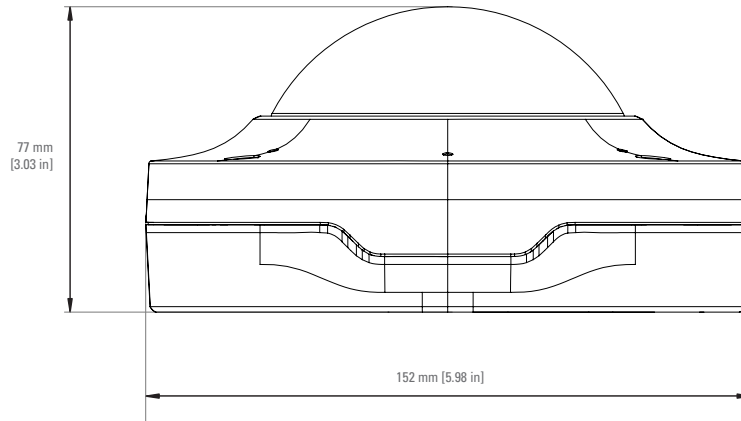

### PHYSICAL CHARACTERISTICS

Dimensions: 152x152x77mm

Weight: 1.1 kg

Body: Aluminum

### Side view

Scale 1:2