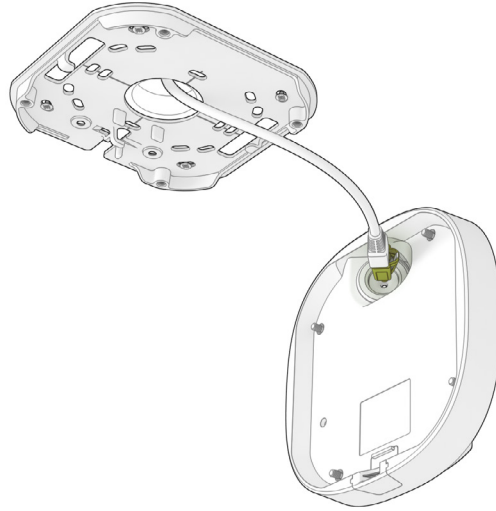

AVIGILON™

AVA 360 CAMERA

MOUNTING GUIDE

Avigilon Alta Cloud Security

IMPORTANT WARNINGS AND SAFETY INSTRUCTIONS

-  **Avoid** exposing the camera to shocks, high pressure or temperatures above 50°C.
-  **Avoid** placing the camera near fans, ventilation or other noise sources. This will degrade audio performance.
-  **Avoid** scratching or leaving fingerprints on the lens cover, this degrades image quality. If possible, keep the protective plastic on the lens cover during installation.
-  **Do not** clean the camera with harsh detergents, gasoline or chemicals such as acetone.
-  **Do not** try to repair the unit yourself. Refer all servicing of the camera to Avigilon or contact a reseller.
-  **Do not** install the camera during rain, mist or other conditions of high humidity. Water may be trapped inside, causing damage or condensation issues.
-  This product should be supplied by a Power over Ethernet Power Sourcing Equipment (PSE) compliant to IEEE 802.3at Type 2 (PoE+).
-  The camera should be connected only to PoE networks without routing to the outside plant. The PoE PSE must be properly grounded.

BOX CONTENTS

CAMERA PLACEMENT

Choose the appropriate screw and anchor for your ceiling or wall. The proposed screw and anchor are a good choice for mounting to concrete or brick.
/ Elija el tornillo y el anclaje adecuados para su techo o muro. El tornillo y el anclaje recomendados son buenas opciones para el montaje en hormigón o ladrillo.

1

2

3

4A

4B

The camera is powered over Ethernet.

/ La cámara funciona a través de cable Ethernet.

5

6

7

8

9

10

11

12

13