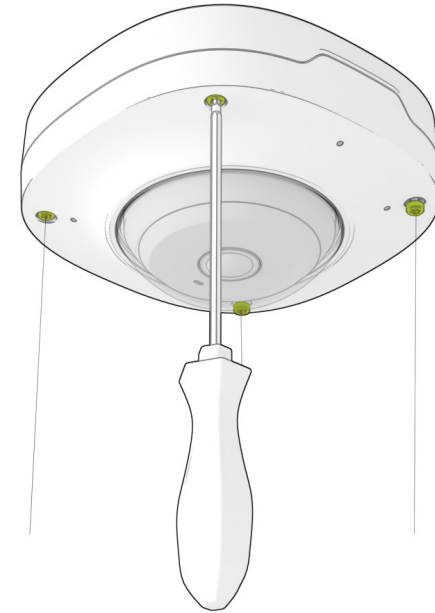

AVIGILON™

AVA 360 CAMERA

MOUNTING GUIDE

Avigilon Alta Cloud Security

IMPORTANT WARNINGS AND SAFETY INSTRUCTIONS

-  **Avoid** exposing the camera to shocks, high pressure or temperatures above 50°C.
-  **Avoid** placing the camera near fans, ventilation or other noise sources. This will degrade audio performance.
-  **Avoid** scratching or leaving fingerprints on the lens cover, this degrades image quality. If possible, keep the protective plastic on the lens cover during installation.
-  **Do not** clean the camera with harsh detergents, gasoline or chemicals such as acetone.
-  **Do not** try to repair the unit yourself. Refer all servicing of the camera to Avigilon or contact a reseller.
-  **Do not** install the camera during rain, mist or other conditions of high humidity. Water may be trapped inside, causing damage or condensation issues.
-  This product should be supplied by a Power over Ethernet Power Sourcing Equipment (PSE) compliant to IEEE 802.3at Type 2 (PoE+).
-  The camera should be connected only to PoE networks without routing to the outside plant. The PoE PSE must be properly grounded.

BOX CONTENTS

CAMERA PLACEMENT

Choose the appropriate screw and anchor for your ceiling or wall. The proposed screw and anchor are a good choice for mounting to concrete or brick.
/ Elija el tornillo y el anclaje adecuados para su techo o muro. El tornillo y el anclaje recomendados son buenas opciones para el montaje en hormigón o ladrillo.

6

7

8

9

10

11

12

13