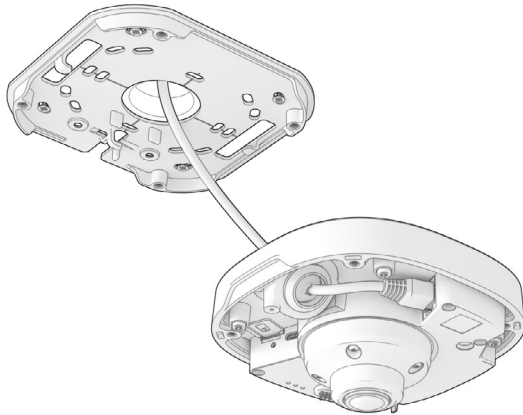

AVIGILON™

AVA 360 CAMERA

MOUNTING GUIDE

Avigilon Alta Cloud Security

IMPORTANT WARNINGS AND SAFETY INSTRUCTIONS

-  **Avoid** exposing the camera to shocks, high pressure or temperatures above 50°C.
-  **Avoid** placing the camera near fans, ventilation or other noise sources. This will degrade audio performance.
-  **Avoid** scratching or leaving fingerprints on the lens cover, this degrades image quality. If possible, keep the protective plastic on the lens cover during installation.
-  **Do not** clean the camera with harsh detergents, gasoline or chemicals such as acetone.
-  **Do not** try to repair the unit yourself. Refer all servicing of the camera to Avigilon or contact a reseller.
-  **Do not** install the camera during rain, mist or other conditions of high humidity. Water may be trapped inside, causing damage or condensation issues.
-  This product should be supplied by a Power over Ethernet Power Sourcing Equipment (PSE) compliant to IEEE 802.3at Type 2 (PoE+).
-  The camera should be connected only to PoE networks without routing to the outside plant. The PoE PSE must be properly grounded.

BOX CONTENTS

CAMERA PLACEMENT

Choose the appropriate screw and anchor for your ceiling or wall. The proposed screw and anchor are a good choice for mounting to concrete or brick.
/ Elija el tornillo y el anclaje adecuados para su techo o muro. El tornillo y el anclaje recomendados son buenas opciones para el montaje en hormigón o ladrillo.

1

2

3

4A

4B

The camera is powered over Ethernet.

/ La cámara funciona a través de cable Ethernet.

5

6

7

8

9

10

11

12

13