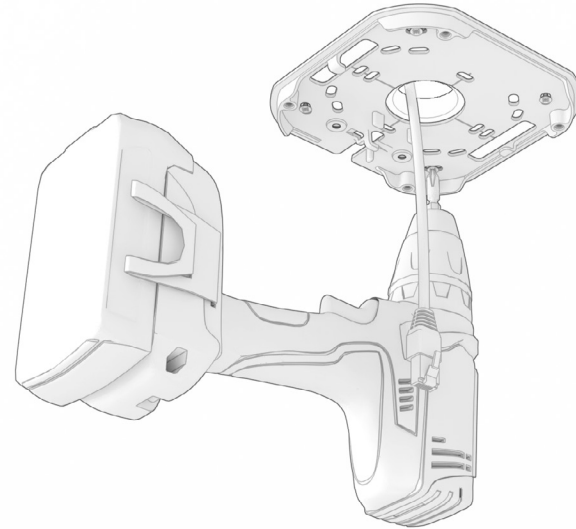

AVIGILON™

AVA 360 CAMERA

MOUNTING GUIDE

Avigilon Alta Cloud Security

IMPORTANT WARNINGS AND SAFETY INSTRUCTIONS

-  **Avoid** exposing the camera to shocks, high pressure or temperatures above 50°C.
-  **Avoid** placing the camera near fans, ventilation or other noise sources. This will degrade audio performance.
-  **Avoid** scratching or leaving fingerprints on the lens cover, this degrades image quality. If possible, keep the protective plastic on the lens cover during installation.
-  **Do not** clean the camera with harsh detergents, gasoline or chemicals such as acetone.
-  **Do not** try to repair the unit yourself. Refer all servicing of the camera to Avigilon or contact a reseller.
-  **Do not** install the camera during rain, mist or other conditions of high humidity. Water may be trapped inside, causing damage or condensation issues.
-  This product should be supplied by a Power over Ethernet Power Sourcing Equipment (PSE) compliant to IEEE 802.3at Type 2 (PoE+).
-  The camera should be connected only to PoE networks without routing to the outside plant. The PoE PSE must be properly grounded.

BOX CONTENTS

CAMERA PLACEMENT

Choose the appropriate screw and anchor for your ceiling or wall. The proposed screw and anchor are a good choice for mounting to concrete or brick.
/ Elija el tornillo y el anclaje adecuados para su techo o muro. El tornillo y el anclaje recomendados son buenas opciones para el montaje en hormigón o ladrillo.

1

2

3

4A

4B

The camera is powered over Ethernet.

/ La cámara funciona a través de cable Ethernet.

5