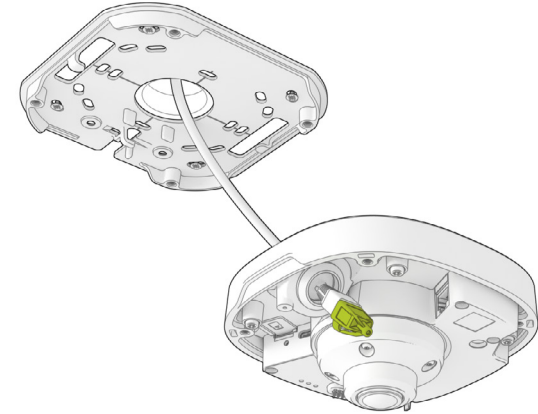

AVIGILON™

AVA 360 CAMERA

MOUNTING GUIDE

Avigilon Alta Cloud Security

IMPORTANT WARNINGS AND SAFETY INSTRUCTIONS

-  **Avoid** exposing the camera to shocks, high pressure or temperatures above 50°C.
-  **Avoid** placing the camera near fans, ventilation or other noise sources. This will degrade audio performance.
-  **Avoid** scratching or leaving fingerprints on the lens cover, this degrades image quality. If possible, keep the protective plastic on the lens cover during installation.
-  **Do not** clean the camera with harsh detergents, gasoline or chemicals such as acetone.
-  **Do not** try to repair the unit yourself. Refer all servicing of the camera to Avigilon or contact a reseller.
-  **Do not** install the camera during rain, mist or other conditions of high humidity. Water may be trapped inside, causing damage or condensation issues.
-  This product should be supplied by a Power over Ethernet Power Sourcing Equipment (PSE) compliant to IEEE 802.3at Type 2 (PoE+).
-  The camera should be connected only to PoE networks without routing to the outside plant. The PoE PSE must be properly grounded.

BOX CONTENTS

CAMERA PLACEMENT

Choose the appropriate screw and anchor for your ceiling or wall. The proposed screw and anchor are a good choice for mounting to concrete or brick.
/ Elija el tornillo y el anclaje adecuados para su techo o muro. El tornillo y el anclaje recomendados son buenas opciones para el montaje en hormigón o ladrillo.

1

2

3

4A

4B

The camera is powered over Ethernet.

/ La cámara funciona a través de cable Ethernet.

5

6

7

8

9

10

11

12

13