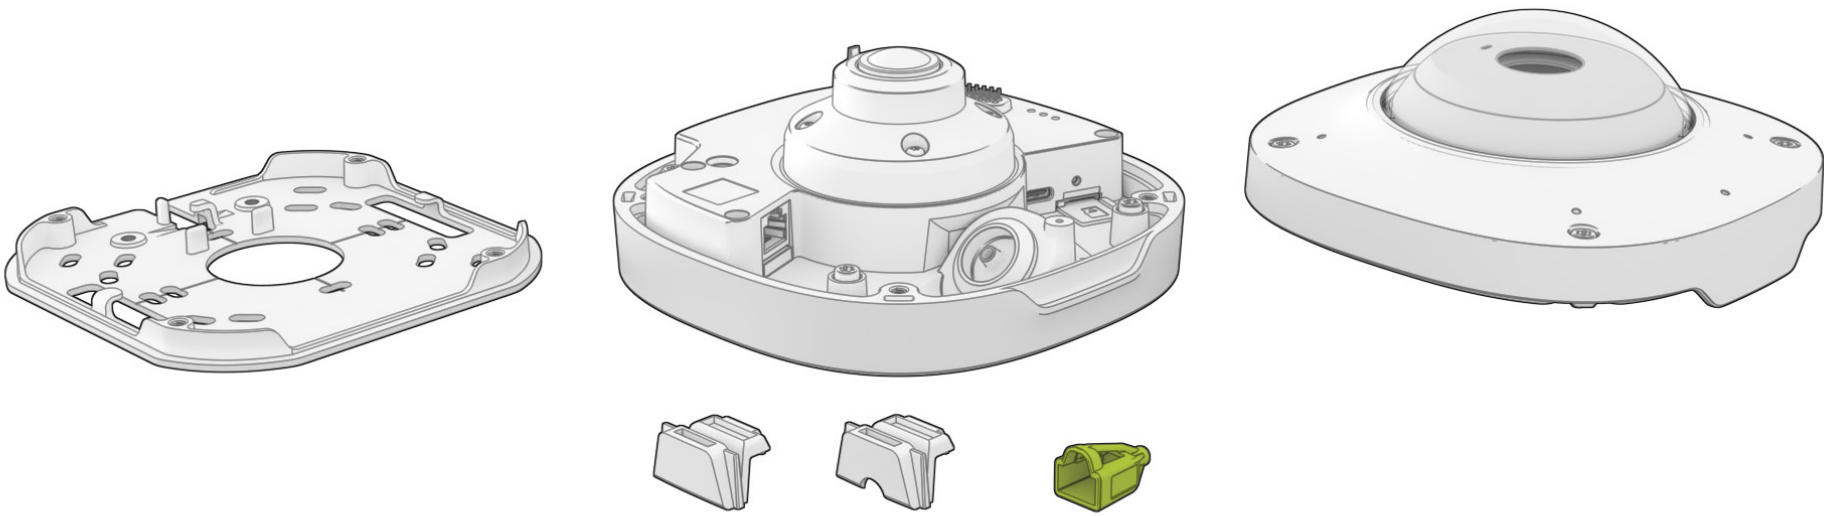

AVIGILON™

AVA 360 CAMERA

MOUNTING GUIDE

Avigilon Alta Cloud Security

IMPORTANT WARNINGS AND SAFETY INSTRUCTIONS

-  **Avoid** exposing the camera to shocks, high pressure or temperatures above 50°C.
-  **Avoid** placing the camera near fans, ventilation or other noise sources. This will degrade audio performance.
-  **Avoid** scratching or leaving fingerprints on the lens cover, this degrades image quality. If possible, keep the protective plastic on the lens cover during installation.
-  **Do not** clean the camera with harsh detergents, gasoline or chemicals such as acetone.
-  **Do not** try to repair the unit yourself. Refer all servicing of the camera to Avigilon or contact a reseller.
-  **Do not** install the camera during rain, mist or other conditions of high humidity. Water may be trapped inside, causing damage or condensation issues.
-  This product should be supplied by a Power over Ethernet Power Sourcing Equipment (PSE) compliant to IEEE 802.3at Type 2 (PoE+).
-  The camera should be connected only to PoE networks without routing to the outside plant. The PoE PSE must be properly grounded.

BOX CONTENTS

CAMERA PLACEMENT

Choose the appropriate screw and anchor for your ceiling or wall. The proposed screw and anchor are a good choice for mounting to concrete or brick.
/ Elija el tornillo y el anclaje adecuados para su techo o muro. El tornillo y el anclaje recomendados son buenas opciones para el montaje en hormigón o ladrillo.

1

2

3

4A

4B

The camera is powered over Ethernet.

/ La cámara funciona a través de cable Ethernet.

5