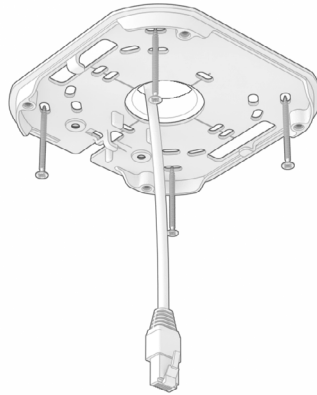

AVIGILON™

AVA 360 CAMERA

MOUNTING GUIDE

Avigilon Alta Cloud Security

IMPORTANT WARNINGS AND SAFETY INSTRUCTIONS

-  **Avoid** exposing the camera to shocks, high pressure or temperatures above 50°C.
-  **Avoid** placing the camera near fans, ventilation or other noise sources. This will degrade audio performance.
-  **Avoid** scratching or leaving fingerprints on the lens cover, this degrades image quality. If possible, keep the protective plastic on the lens cover during installation.
-  **Do not** clean the camera with harsh detergents, gasoline or chemicals such as acetone.
-  **Do not** try to repair the unit yourself. Refer all servicing of the camera to Avigilon or contact a reseller.
-  **Do not** install the camera during rain, mist or other conditions of high humidity. Water may be trapped inside, causing damage or condensation issues.
-  This product should be supplied by a Power over Ethernet Power Sourcing Equipment (PSE) compliant to IEEE 802.3at Type 2 (PoE+).
-  The camera should be connected only to PoE networks without routing to the outside plant. The PoE PSE must be properly grounded.

BOX CONTENTS

CAMERA PLACEMENT

Choose the appropriate screw and anchor for your ceiling or wall. The proposed screw and anchor are a good choice for mounting to concrete or brick.
/ Elija el tornillo y el anclaje adecuados para su techo o muro. El tornillo y el anclaje recomendados son buenas opciones para el montaje en hormigón o ladrillo.

1

2

3

4A

4B

The camera is powered over Ethernet.

/ La cámara funciona a través de cable Ethernet.

5