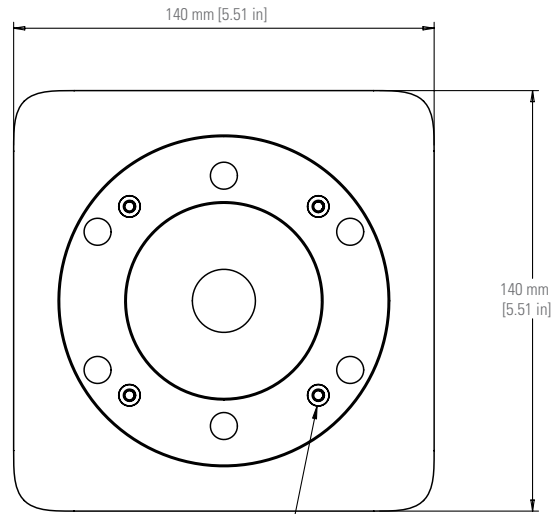

SPECIFICATIONS

MATERIAL

Steel and rubber

COLOR

Black or white

WEIGHT

200 g

DIMENSIONS

140 x 140 x 9 mm

BOX DIMENSIONS

185 x 166 x 33 mm

BOX WEIGHT

300 g

BOX INCLUDES

Adapter plate, screws and washers

COMPATIBLE WITH

Avigilon Ava Bullet Camera

TECHNICAL DRAWINGS

Front view

Threads for camera attachment M4 x 4

Rear view

DESIGNATION	DIMENSION (MM)	DIMENSION (INCH)
A Wall Mount	110 x 110	4.33 x 4.33
B 4" Square Box	85.7 x 85.7 (121.2 diagonal)	3.38 x 3.38 (4.77 diagonal)
C Double Gang	84 x 46	3.31 x 1.81
D Single Gang	83.3	3.28