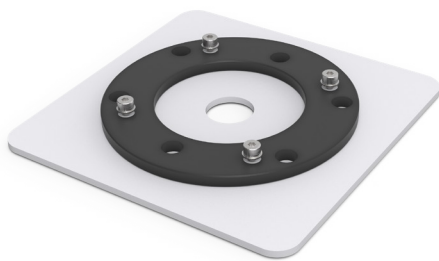

AVIGILON™

AVA BULLET ADAPTER PLATE

ACC-ADA-PLA-B | Adapter plate, black
ACC-ADA-PLA-W | Adapter plate, white

Avigilon Ava Bullet Adapter Plate

Use the adapter plate with the Avigilon Ava Bullet Camera when fitted to a 4" square, single- or double-gang junction box.

SPECIFICATIONS

MATERIAL

Steel and rubber

COLOR

Black or white

WEIGHT

200 g

DIMENSIONS

140 x 140 x 9 mm

BOX DIMENSIONS

185 x 166 x 33 mm

BOX WEIGHT

300 g

BOX INCLUDES

Adapter plate, screws and washers

COMPATIBLE WITH

Avigilon Ava Bullet Camera

TECHNICAL DRAWINGS

Front view

Threads for camera attachment M4 x 4

Rear view

DESIGNATION	DIMENSION (MM)	DIMENSION (INCH)
A Wall Mount	110 x 110	4.33 x 4.33
B 4" Square Box	85.7 x 85.7 (121.2 diagonal)	3.38 x 3.38 (4.77 diagonal)
C Double Gang	84 x 46	3.31 x 1.81
D Single Gang	83.3	3.28