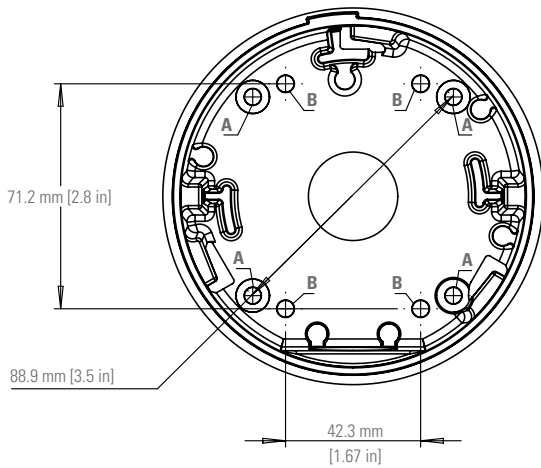

SPECIFICATIONS

MATERIAL

Aluminium

COLOR

Black or white

WEIGHT

350 g

DIMENSIONS

120 x 120 x 47 mm

BOX DIMENSIONS

185 x 172 x 78 mm

BOX WEIGHT

650 g

BOX INCLUDES

Conduit back box back box cover, washer, screws, L-key

COMPATIBLE WITH

Avigilon Ava Bullet Camera

TECHNICAL DRAWINGS

DESIGNATION	DIMENSION (MM)	DIMENSION (INCH)	USAGE
A	Wall Mount 62.86 x 62.86 (88.9 diagonal)	4.33 x 4.33	Avigilon Ava mounts, small screws
B	4" Square Box 42.3 x 71.2	1.67 x 2.8	Large screws & anchors