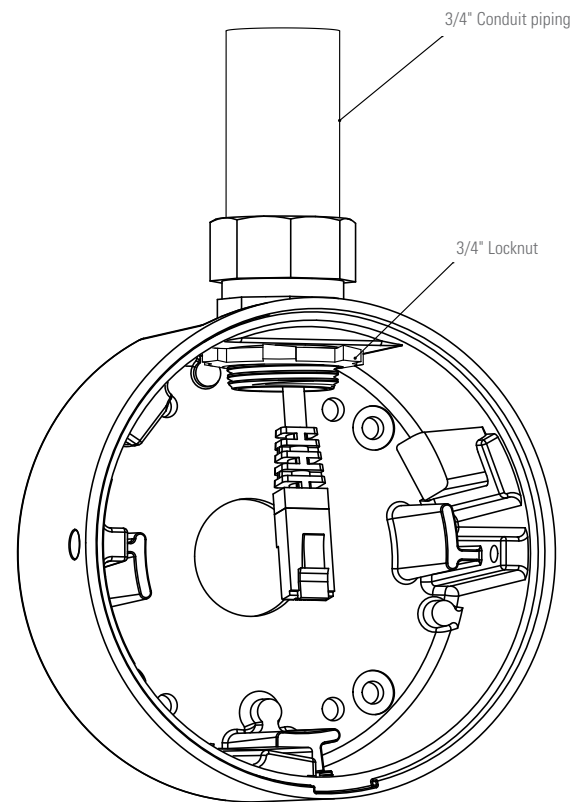

Compatible locknuts: