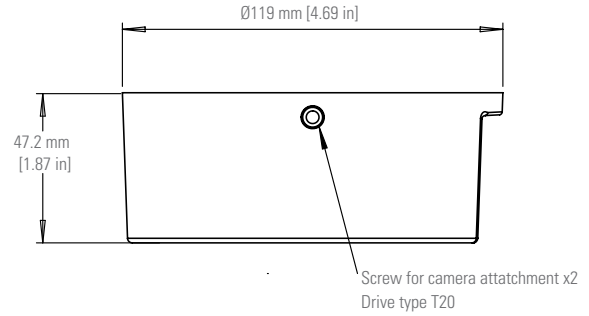

SPECIFICATIONS

MATERIAL

Aluminium

COLOR

Black or white

WEIGHT

350 g

DIMENSIONS

120 x 120 x 47 mm

BOX DIMENSIONS

185 x 172 x 78 mm

BOX WEIGHT

650 g

BOX INCLUDES

Conduit back box back box cover, washer, screws, L-key

COMPATIBLE WITH

Avigilon Ava Bullet Camera

TECHNICAL DRAWINGS

DESIGNATION	DIMENSION (MM)	DIMENSION (INCH)	USAGE
A	Wall Mount 62.86 x 62.86 (88.9 diagonal)	4.33 x 4.33	Avigilon Ava mounts, small screws
B	4" Square Box 42.3 x 71.2	1.67 x 2.8	Large screws & anchors