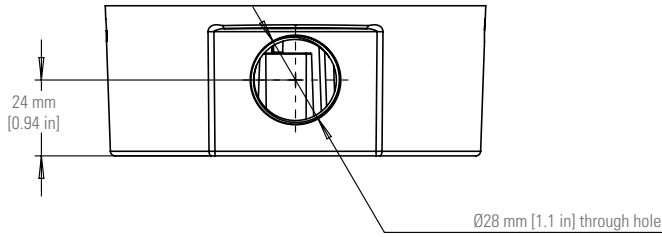

SPECIFICATIONS

MATERIAL

Aluminium

COLOR

Black or white

WEIGHT

350 g

DIMENSIONS

120 x 120 x 47 mm

BOX DIMENSIONS

185 x 172 x 78 mm

BOX WEIGHT

650 g

BOX INCLUDES

Conduit back box back box cover, washer, screws, L-key

COMPATIBLE WITH

Avigilon Ava Bullet Camera

TECHNICAL DRAWINGS

DESIGNATION	DIMENSION (MM)	DIMENSION (INCH)	USAGE
A	Wall Mount 62.86 x 62.86 (88.9 diagonal)	4.33 x 4.33	Avigilon Ava mounts, small screws
B	4" Square Box 42.3 x 71.2	1.67 x 2.8	Large screws & anchors