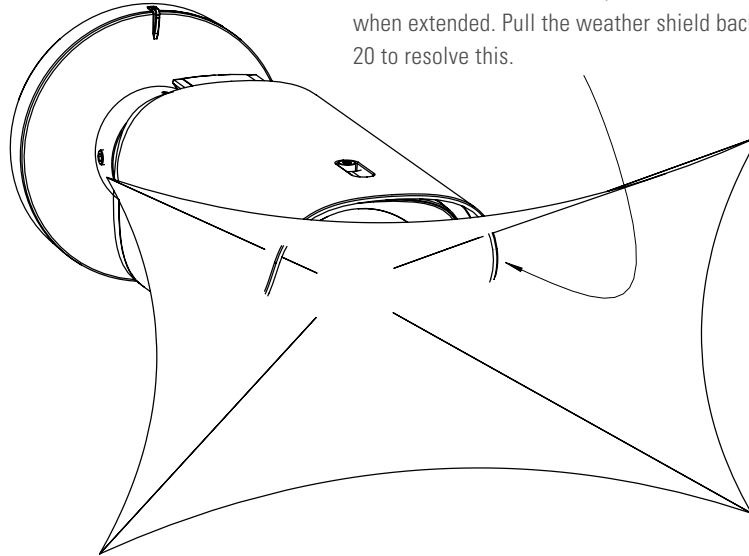

208 x 100 x 52.5 mm

BOX DIMENSIONS

248 x 131 x 63 mm

BOX WEIGHT

235 g

BOX INCLUDES

Weather shield, weather shield bracket, screws and washers

COMPATIBLE WITH

Avigilon Ava Bullet Camera

MOTOROLA SOLUTIONS

TECHNICAL DRAWINGS

Mounted and fully extended:

Mounted to the Bullet Wide, the weather shield is visible in the video when extended. Pull the weather shield back, or zoom to above step 20 to resolve this.