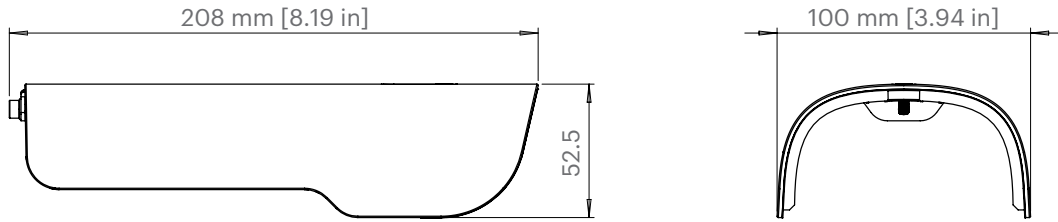

SPECIFICATIONS

MATERIAL

PC/ABS plastic

COLOR

Black or white

WEIGHT

90 g

DIMENSIONS

208 x 100 x 52.5 mm

BOX DIMENSIONS

248 x 131 x 63 mm

BOX WEIGHT

235 g

BOX INCLUDES

Weather shield, weather shield bracket, screws and washers

COMPATIBLE WITH

Avigilon Ava Bullet Camera

MOTOROLA SOLUTIONS

TECHNICAL DRAWINGS

Mounted and fully extended:

Mounted to the Bullet Wide, the weather shield is visible in the video when extended. Pull the weather shield back, or zoom to above step 20 to resolve this.