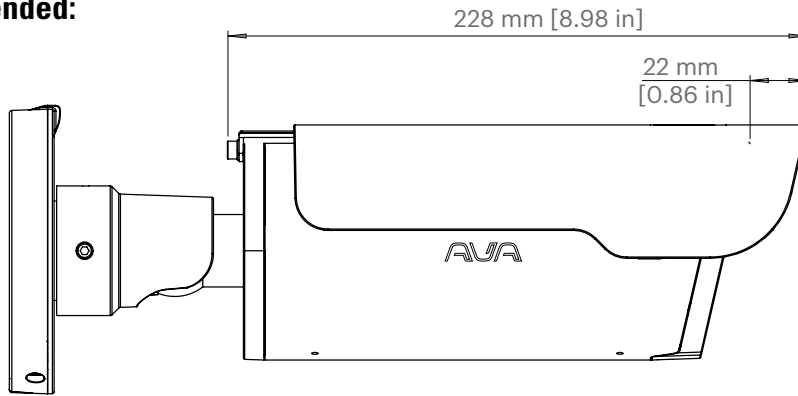

SPECIFICATIONS

MATERIAL

PC/ABS plastic

COLOR

Black or white

WEIGHT

90 g

DIMENSIONS

208 x 100 x 52.5 mm

BOX DIMENSIONS

248 x 131 x 63 mm

BOX WEIGHT

235 g

BOX INCLUDES

Weather shield, weather shield bracket, screws and washers

COMPATIBLE WITH

Avigilon Ava Bullet Camera

MOTOROLA SOLUTIONS

TECHNICAL DRAWINGS

Mounted and fully extended:

Mounted to the Bullet Wide, the weather shield is visible in the video when extended. Pull the weather shield back, or zoom to above step 20 to resolve this.