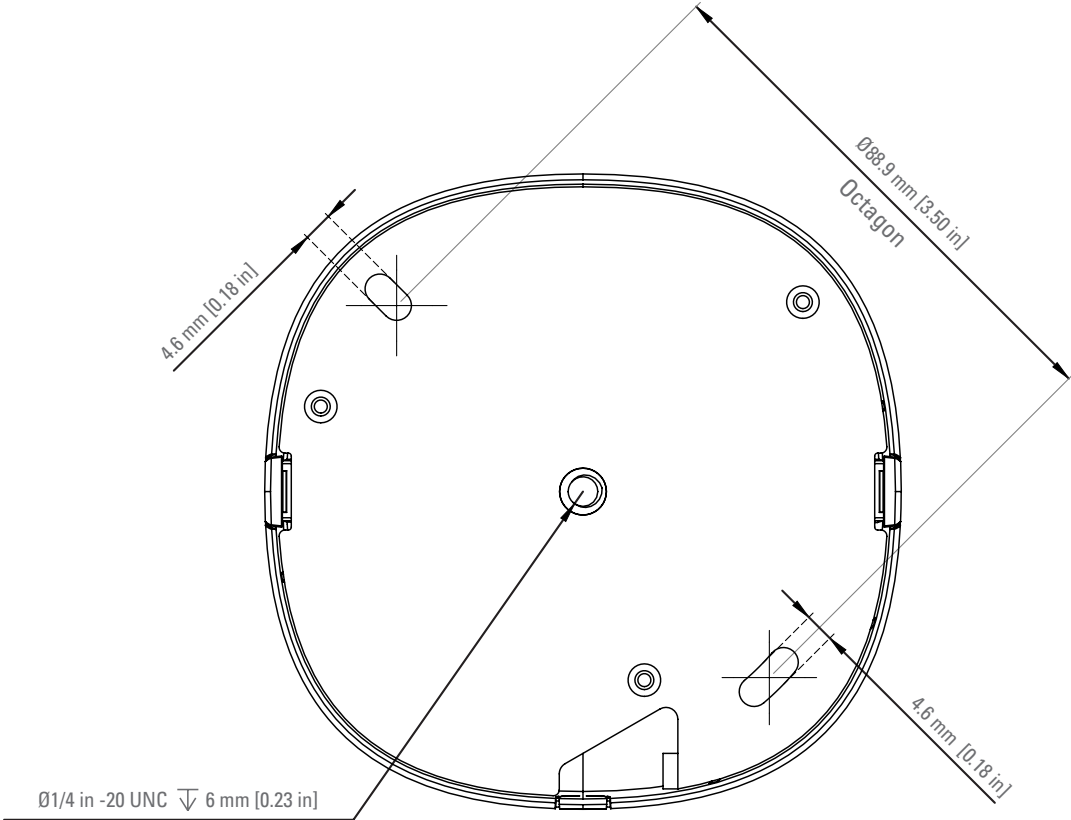

Bottom view