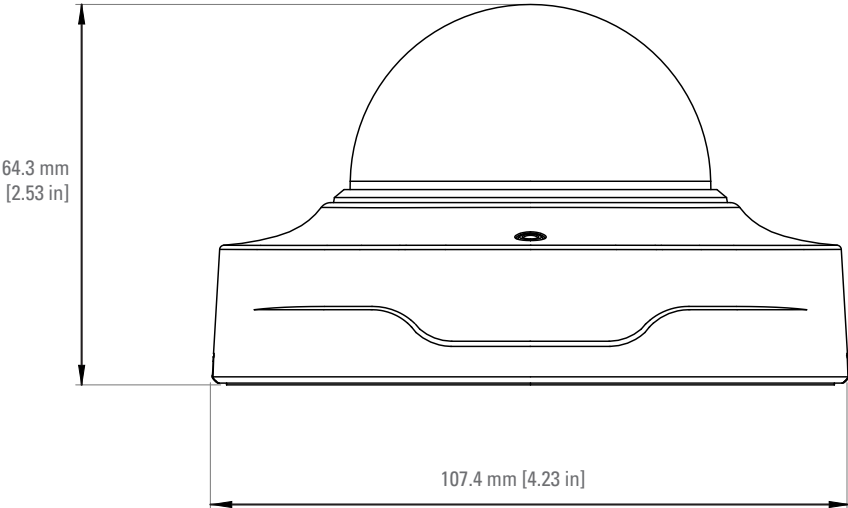

TECHNICAL DRAWINGS

Camera

Side view