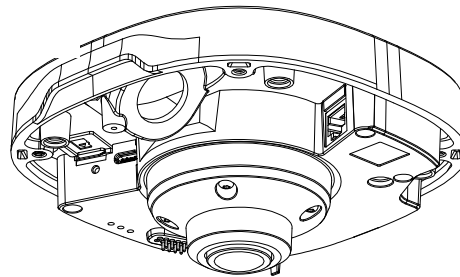

AVIGILON™ AVA COMPACT DOME CAMERA SPARE PARTS

Avigilon Alta Cloud Security

Bracket

SPARE-AB-04-W
SPARE-AB-04-B

Cable inlet covers x5

SPARE-AB-05-W
SPARE-AB-05-B

Cable grommet x10

SPARE-AB-01

Top cover 360

SPARE-AC-02-W
SPARE-AC-02-B