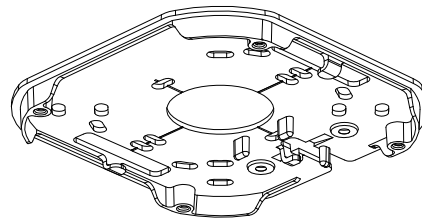

AVIGILON™ AVA COMPACT DOME CAMERA SPARE PARTS

Avigilon Alta Cloud Security

Bracket

SPARE-AB-04-W
SPARE-AB-04-B

Cable inlet covers x5

SPARE-AB-05-W
SPARE-AB-05-B

Cable grommet x10

SPARE-AB-01

Top cover 360

SPARE-AC-02-W
SPARE-AC-02-B