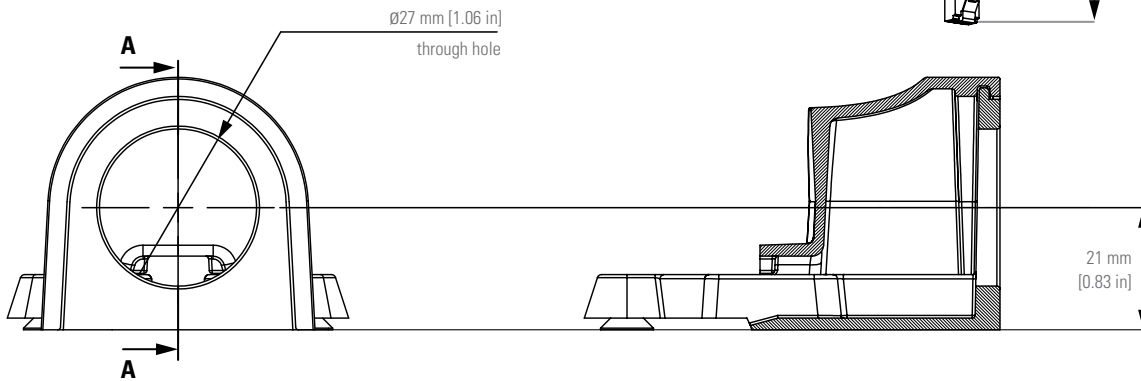

TECHNICAL DRAWINGS

Compatible locknuts:

To learn more, visit:
www.avigilon.com

Motorola Solutions, Inc. 500 West Monroe Street, Chicago, IL 60661 U.S.A. motorolasolutions.com

© 2023, Avigilon Corporation. All rights reserved. MOTOROLA, MOTO, MOTOROLA SOLUTIONS and the Stylized M Logo are trademarks or registered trademarks of Motorola Trademark Holdings, LLC and are used under license. All other trademarks are the property of their respective owners. 09-2023 [DS02]