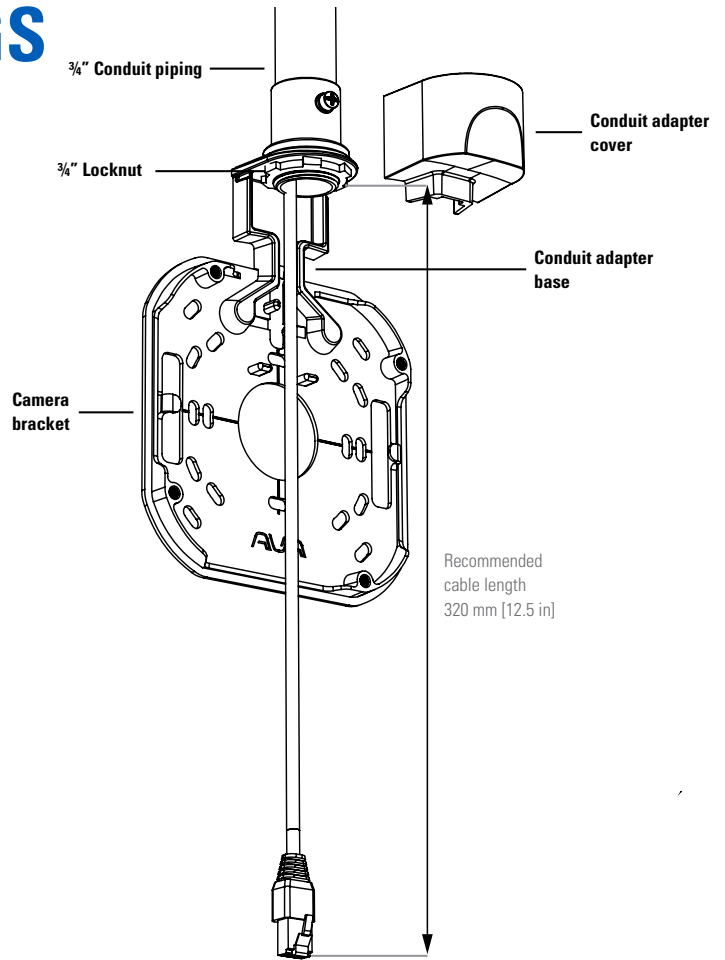

TECHNICAL DRAWINGS

Compatible locknuts:

To learn more, visit:
www.avigilon.com

Motorola Solutions, Inc. 500 West Monroe Street, Chicago, IL 60661 U.S.A. motorolasolutions.com

© 2023, Avigilon Corporation. All rights reserved. MOTOROLA, MOTO, MOTOROLA SOLUTIONS and the Stylized M Logo are trademarks or registered trademarks of Motorola Trademark Holdings, LLC and are used under license. All other trademarks are the property of their respective owners. 09-2023 [DS02]