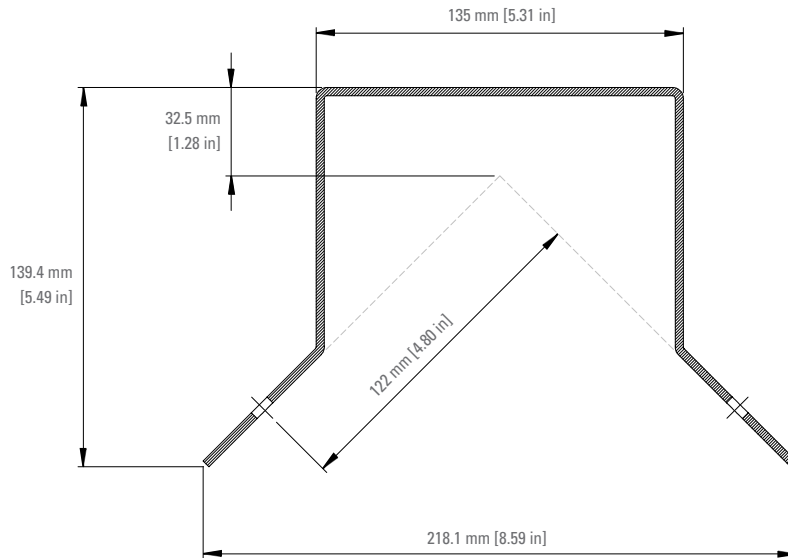

TECHNICAL DRAWINGS

To learn more, visit:
www.avigilon.com