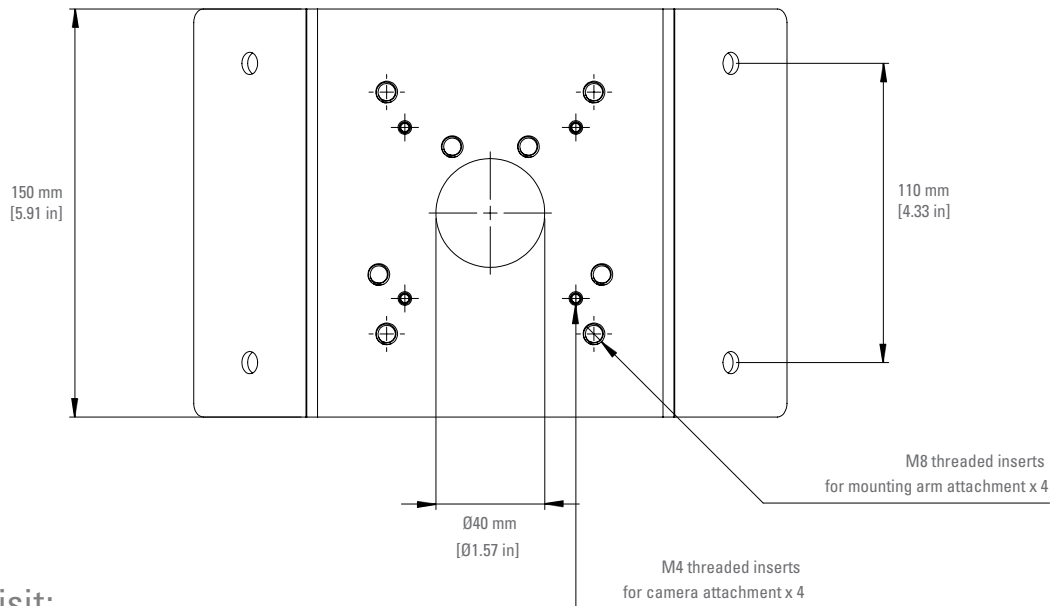

TECHNICAL DRAWINGS

To learn more, visit:
www.avigilon.com