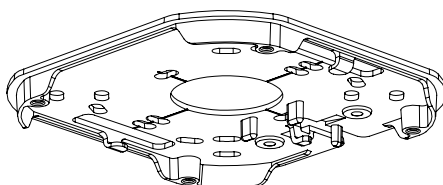

AVIGILON™ AVA DOME CAMERA SPARE PARTS

Avigilon Alta Cloud Security

Bracket

SPARE-AB-04-W
SPARE-AB-04-B

Cable grommet x10

SPARE-AB-01

Cable inlet covers x5

SPARE-AB-05-W
SPARE-AB-05-B

IR gasket

SPARE-AB-06

Top cover Dome

SPARE-AB-02-W
SPARE-AB-02-B