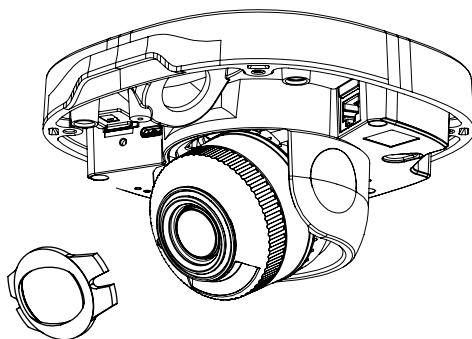

AVIGILON™ AVA DOME CAMERA SPARE PARTS

Avigilon Alta Cloud Security

Bracket

SPARE-AB-04-W
SPARE-AB-04-B

Cable grommet x10

SPARE-AB-01

Cable inlet covers x5

SPARE-AB-05-W
SPARE-AB-05-B

IR gasket

SPARE-AB-06

Top cover Dome

SPARE-AB-02-W
SPARE-AB-02-B