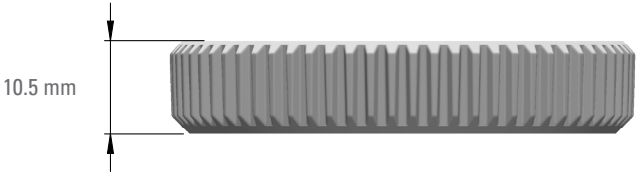

TECHNICAL DRAWINGS

To learn more, visit:
www.avigilon.com