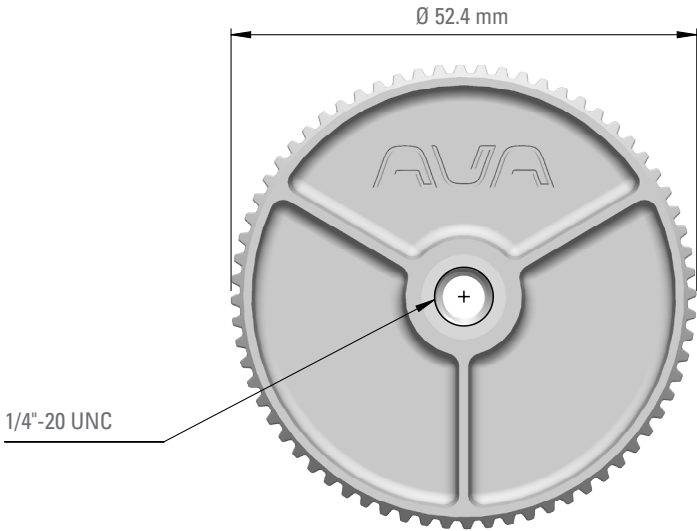

TECHNICAL DRAWINGS

To learn more, visit:
www.avigilon.com