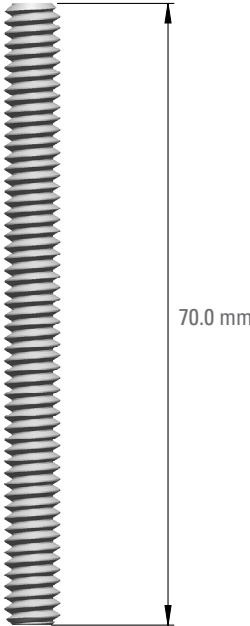

TECHNICAL DRAWINGS

To learn more, visit:
www.avigilon.com