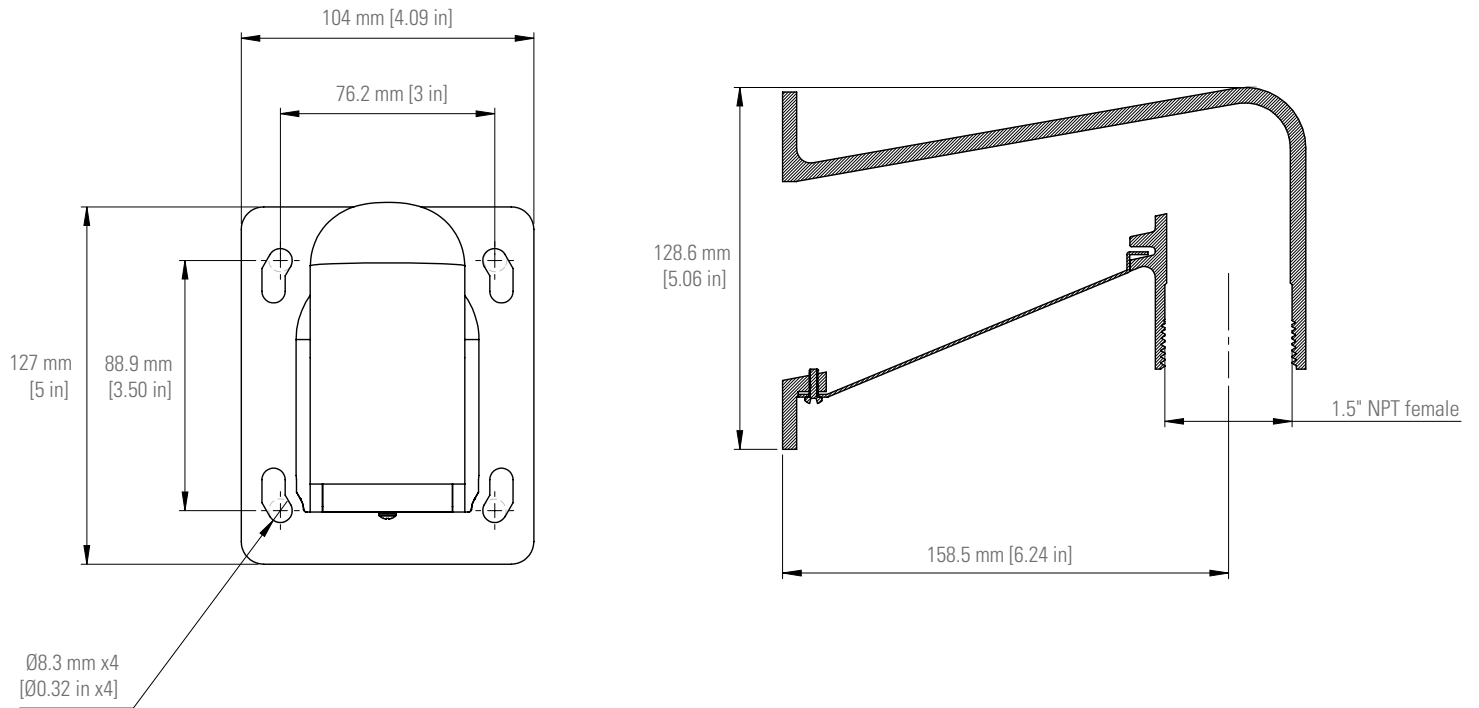

TECHNICAL DRAWINGS

To learn more, visit:
www.avigilon.com

Motorola Solutions, Inc. 500 West Monroe Street, Chicago, IL 60661 U.S.A. motorolasolutions.com

© 2023, Avigilon Corporation. All rights reserved. MOTOROLA, MOTO, MOTOROLA SOLUTIONS and the Stylized M Logo are trademarks or registered trademarks of Motorola Trademark Holdings, LLC and are used under license. All other trademarks are the property of their respective owners. 09-2023 [DS02]