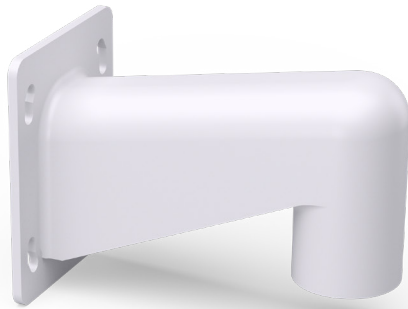

## AVA MOUNTING ARM

Avigilon Alta Cloud Security

ACC-MNT-ARM-B | ACC-MNT-ARM-W

### Avigilon Ava Mounting Arm

Use the Avigilon Ava Mounting Arm together with the ACC-PEN-CAP to attach the camera to the wall while orienting downward. ACC-PEN-CAP features a drip edge which will prevent rain from disturbing the image in an outdoor installation, and the downward orientation helps shield the camera from the sun.

#### DIMENSIONS

186x104x129mm