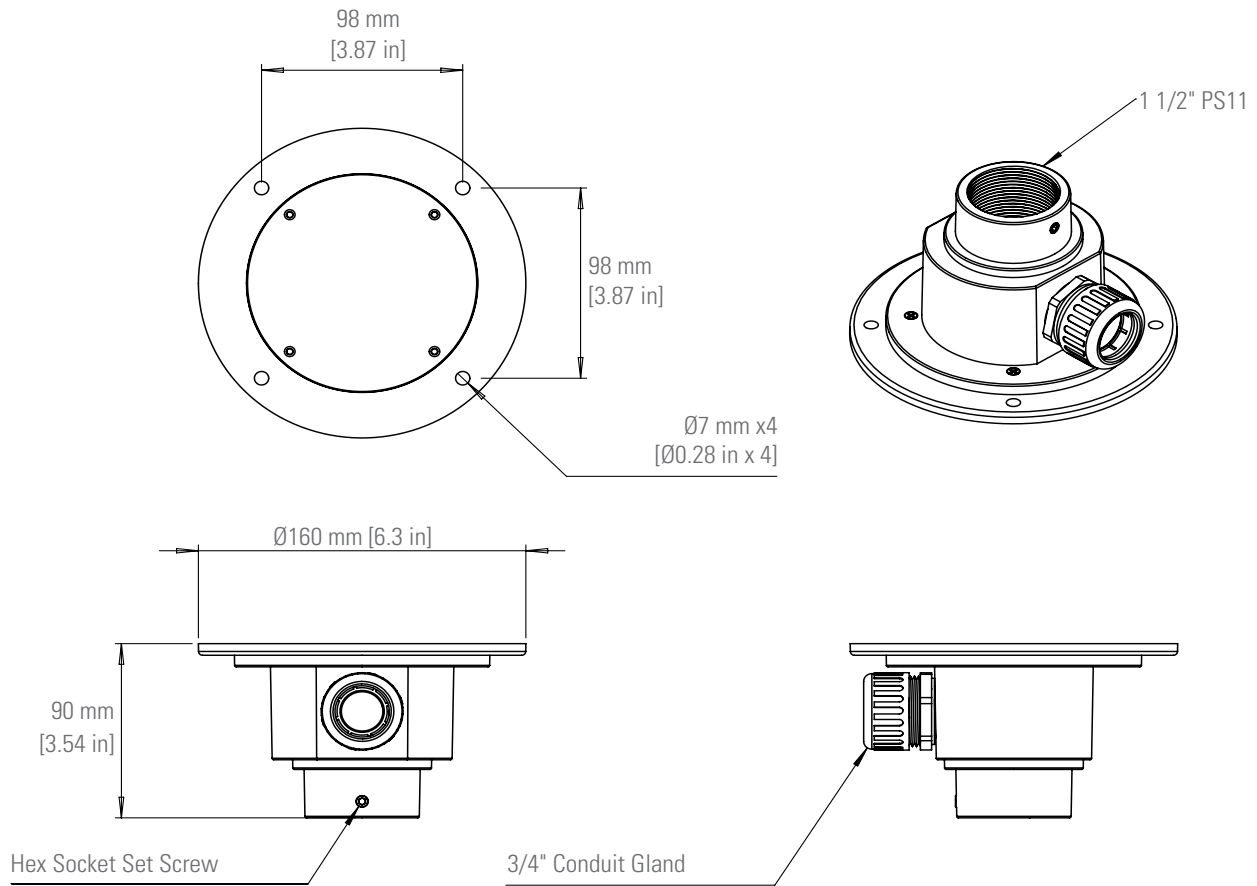

TECHNICAL DRAWINGS

To learn more, visit:
www.avigilon.com

Motorola Solutions, Inc. 500 West Monroe Street, Chicago, IL 60661 U.S.A. motorolasolutions.com

© 2023, Avigilon Corporation. All rights reserved. MOTOROLA, MOTO, MOTOROLA SOLUTIONS and the Stylized M Logo are trademarks or registered trademarks of Motorola Trademark Holdings, LLC and are used under license. All other trademarks are the property of their respective owners. 09-2023 [DS02]