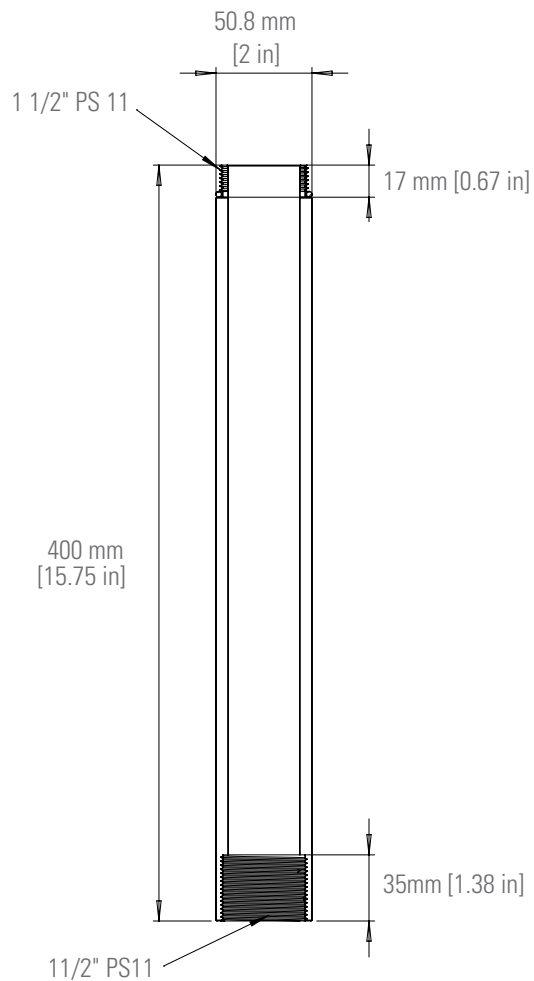

TECHNICAL DRAWINGS

To learn more, visit:
www.avigilon.com

Motorola Solutions, Inc. 500 West Monroe Street, Chicago, IL 60661 U.S.A. motorolasolutions.com

© 2023, Avigilon Corporation. All rights reserved. MOTOROLA, MOTO, MOTOROLA SOLUTIONS and the Stylized M Logo are trademarks or registered trademarks of Motorola Trademark Holdings, LLC and are used under license. All other trademarks are the property of their respective owners. 09-2023 [DS02]