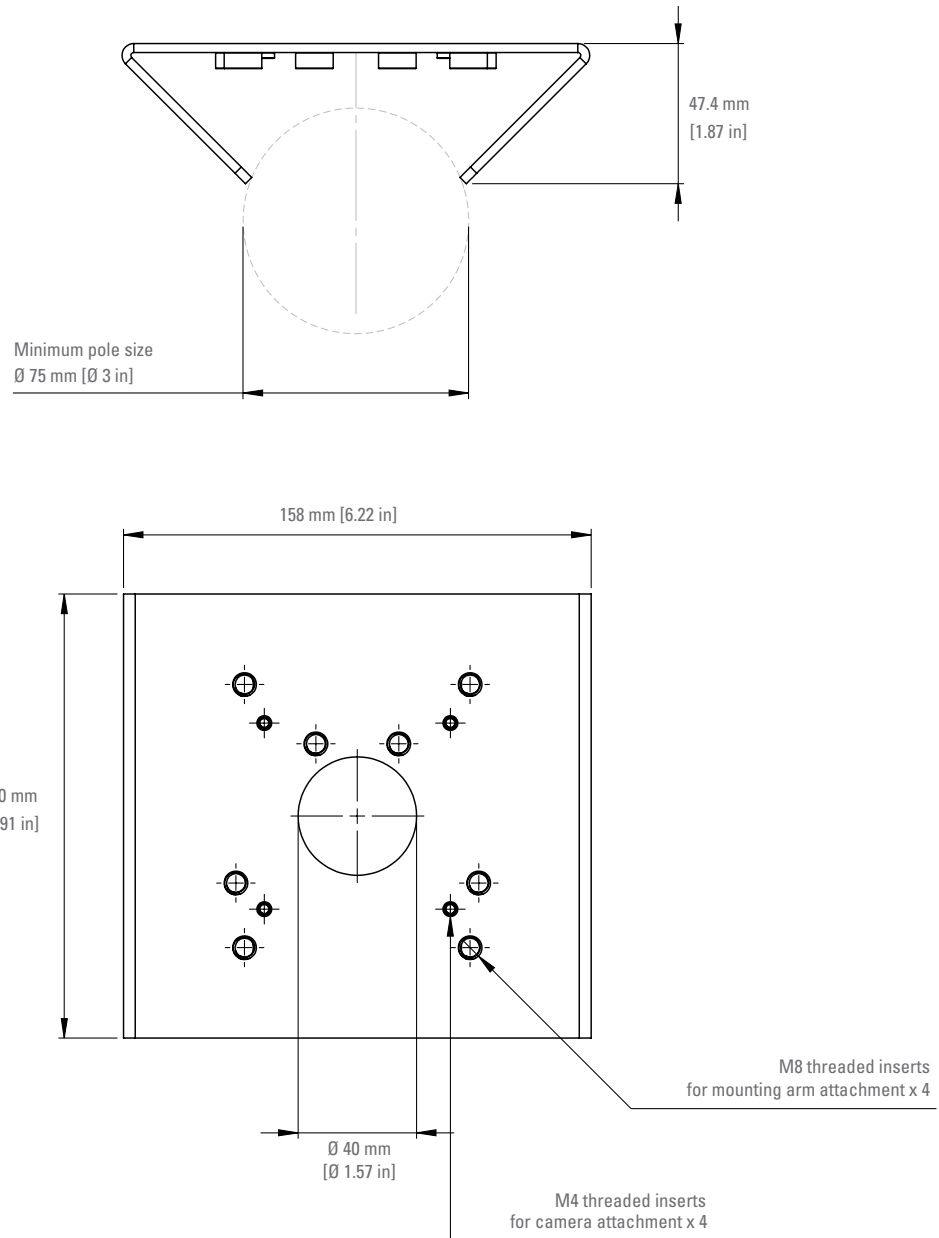

TECHNICAL DRAWINGS

To learn more, visit:
www.avigilon.com