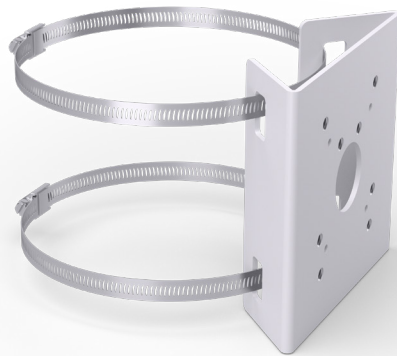

## AVA POLE BRACKET

Avigilon Alta Cloud Security

ACC-POL-BRA-W | ACC-POL-BRA-B

### Avigilon Ava Pole Bracket

The Avigilon Ava Pole Bracket is used to install Avigilon Ava cameras to poles. Mount the camera directly to the pole, or use a compatible mounting bracket.

### Maximum pole diameter

165mm [6.5in] (When using longer straps the bracket can be mounted to larger poles.)