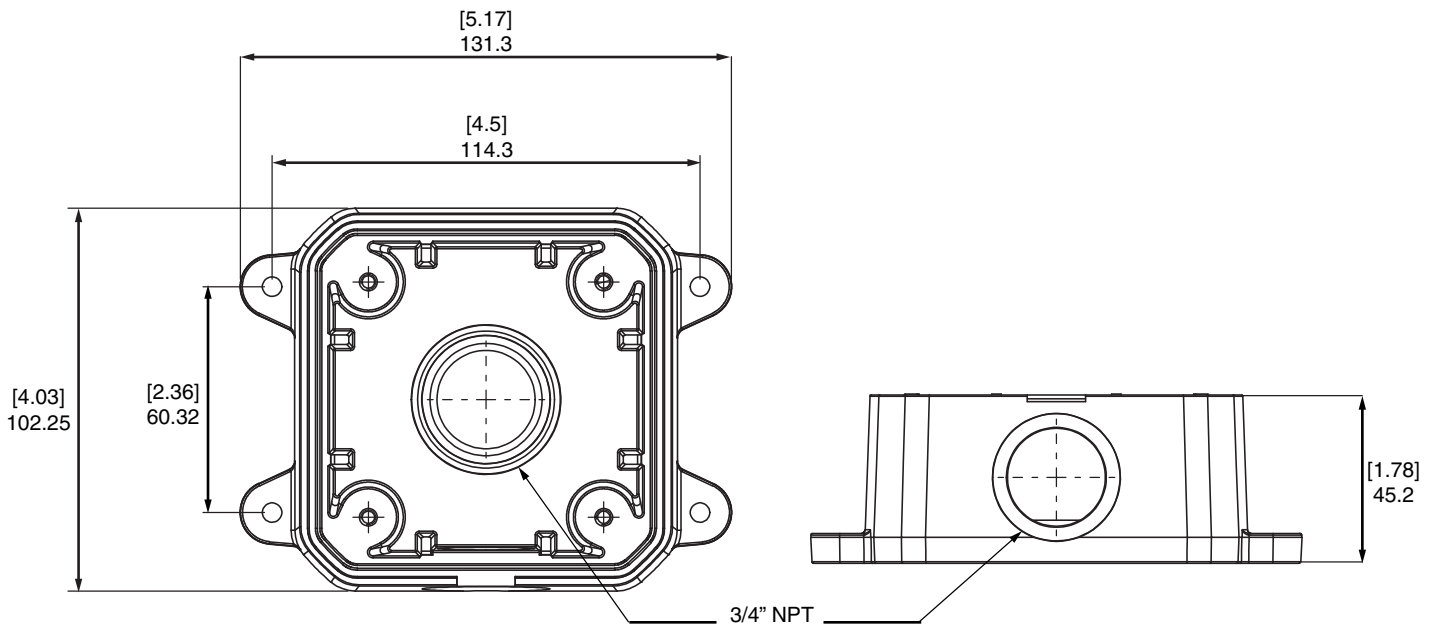

# HD Bullet Camera Junction Box

ACCESSORIES

**H3-BO-JB**

Junction box for the H3-BO-IR HD Bullet Cameras

Weight: 0.54 kg (1.2 lbs)

Finish: Powder coated aluminum, cool gray 2

- Low profile junction box specifically designed to fit with the HD Bullet Camera
- Offers 2x 3/4" NPT cable entry holes for cable connections
- Meets IP66 weather rating