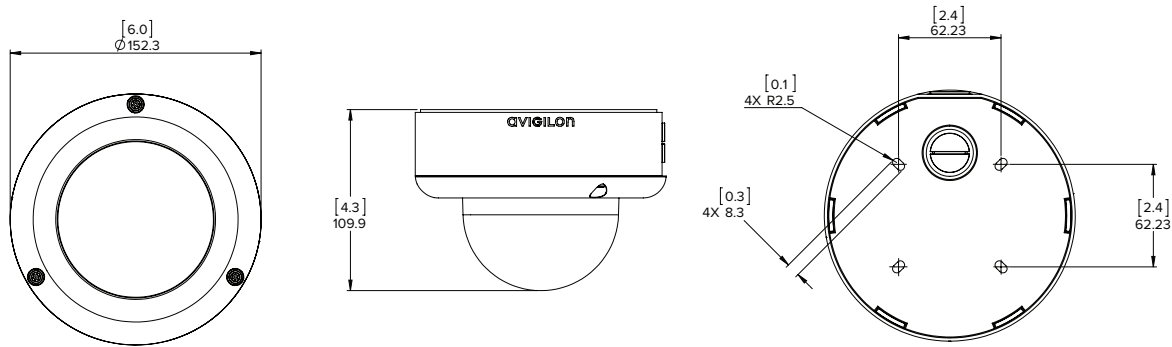

Outline Dimensions

Surface Mount Outdoor Dome Camera

(H3A-DO)

[X.X]	INCHES
X	MM