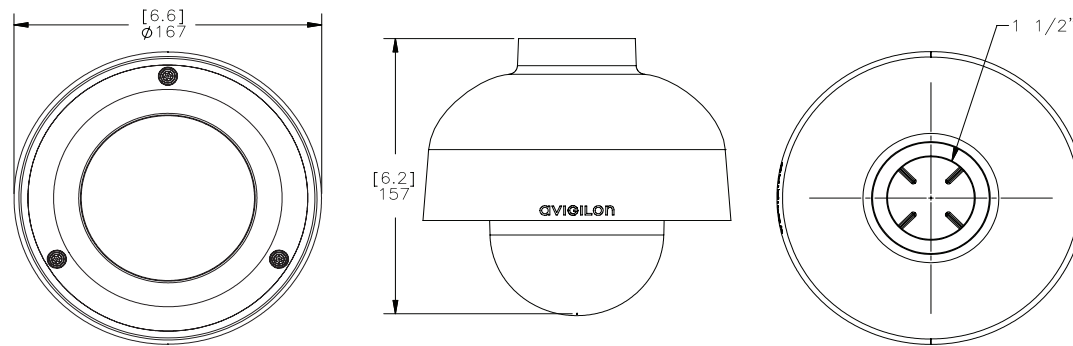

Pendant Dome Camera

(H3A-DP)

Ordering Information

SURFACE MOUNT OUTDOOR DOME CAMERAS

1.0C-H3A-DO1	1.0 Megapixel WDR Day/Night H.264 HD 3-9 mm Outdoor Dome Camera with Self-Learning Video Analytics and LightCatcher Technology
1.0C-H3A-DO1-IR	1.0 Megapixel WDR Day/Night H.264 HD 3-9 mm Outdoor Dome Camera with IR Illuminator and Self-Learning Video Analytics and LightCatcher Technology
1.0C-H3A-DO2	1.0 Megapixel WDR Day/Night H.264 HD 9-22 mm Outdoor Dome Camera with Self-Learning Video Analytics and LightCatcher Technology
2.0C-H3A-DO1	2.0 Megapixel WDR Day/Night H.264 HD 3-9 mm Outdoor Dome Camera with Self-Learning Video Analytics and LightCatcher Technology
2.0C-H3A-DO1-IR	2.0 Megapixel WDR Day/Night H.264 HD 3-9 mm Outdoor Dome Camera with IR Illuminator and Self-Learning Video Analytics and LightCatcher Technology
2.0C-H3A-DO2	2.0 Megapixel WDR Day/Night H.264 HD 9-22 mm Outdoor Dome Camera with Self-Learning Video Analytics and LightCatcher Technology
3.0C-H3A-DO1	3.0 Megapixel WDR Day/Night H.264 HD 3-9 mm Outdoor Dome Camera with Self-Learning Video Analytics and LightCatcher Technology
3.0C-H3A-DO1-IR	3.0 Megapixel WDR Day/Night H.264 HD 3-9 mm Outdoor Dome Camera with IR Illuminator and Self-Learning Video Analytics and LightCatcher Technology
3.0C-H3A-DO2	3.0 Megapixel WDR Day/Night H.264 HD 9-22 mm Outdoor Dome Camera with Self-Learning Video Analytics and LightCatcher Technology
H3-DOP-SMOKE	Dome Camera Cover with Smoked Bubble
H3-DOP-CLEAR	Dome Camera Cover with Clear Bubble

PENDANT DOME CAMERAS

1.0C-H3A-DP1	1.0 Megapixel WDR Day/Night H.264 HD 3-9mm Pendant Dome Camera with Self-Learning Video Analytics and LightCatcher Technology
1.0C-H3A-DP2	1.0 Megapixel WDR Day/Night H.264 HD 9-22mm Pendant Dome Camera with Self-Learning Video Analytics and LightCatcher Technology
2.0C-H3A-DP1	2.0 Megapixel WDR Day/Night H.264 HD 3-9mm Pendant Dome Camera with Self-Learning Video Analytics and LightCatcher Technology
2.0C-H3A-DP2	2.0 Megapixel WDR Day/Night H.264 HD 9-22mm Pendant Dome Camera with Self-Learning Video Analytics and LightCatcher Technology
3.0C-H3A-DP1	3.0 Megapixel WDR Day/Night H.264 HD 3-9mm Pendant Dome Camera with Self-Learning Video Analytics and LightCatcher Technology
3.0C-H3A-DP2	3.0 Megapixel WDR Day/Night H.264 HD 9-22mm Pendant Dome Camera with Self-Learning Video Analytics and LightCatcher Technology
H3-DOP-SMOKE	Dome Camera Cover with Smoked Bubble
H3-DOP-CLEAR	Dome Camera Cover with Clear Bubble
MNT-PEND-WALL	Indoor/Outdoor Pendant Mount Bracket
MNT-AD-POLE-B	Aluminum pole mounting bracket for Dome Cameras and HD Bullet Cameras using Pendant Mount Brackets
MNT-AD-CORNER	Aluminum corner mounting bracket for Dome Cameras and HD Bullet Cameras using Pendant Mount Brackets