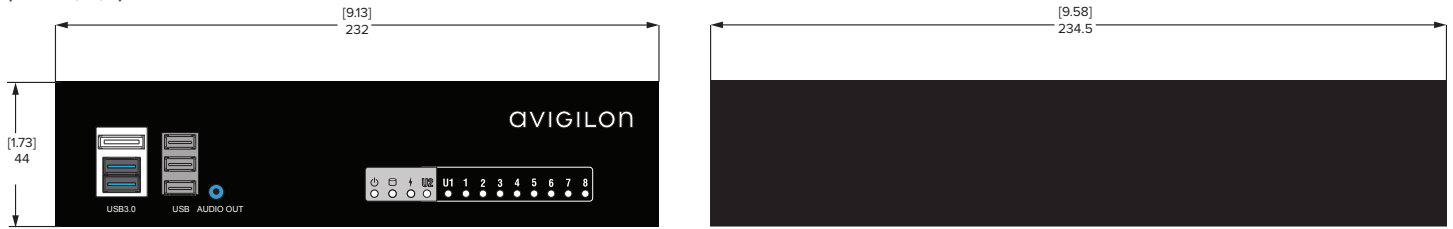

*Supports up to 30MP camera resolution

HDMI® video out for HD video monitoring

Up to 12 TB effective recording capacity

*Requires Enterprise license upgrade

Outline Dimensions

HD Video Appliance — 8 Port

(VMA-AS1-8P)