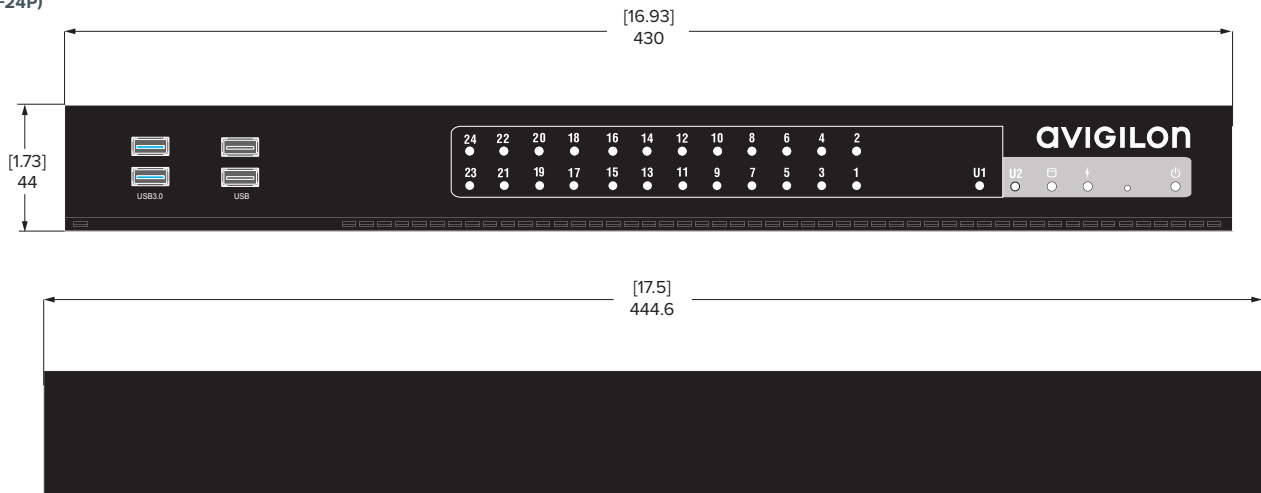

HD Video Appliance Pro — 16 Port

(VMA-AS1-16P)

[X.X]	INCHES
X	MM

HD Video Appliance Pro — 24 Port

(VMA-AS1-24P)

Specifications

		HD VIDEO APPLIANCE 8-PORT	HD VIDEO APPLIANCE PRO 16-PORT	HD VIDEO APPLIANCE PRO 24-PORT			
SYSTEM	Control Center Edition	Core; Standard and Enterprise compatible	Standard; Enterprise compatible	Standard; Enterprise compatible			
	Recording Rate	Up to 10 MB/s	Up to 32 MB/s	Up to 32 MB/s			
	Playback Rate	Up to 10 MB/s	Up to 10 MB/s	Up to 10 MB/s			
	Camera Channels	8	16	24			
	Recording Image Rate	Up to 30 images per second per channel	Up to 30 images per second per channel	Up to 30 images per second per channel			
	Local Viewing	Yes	Yes	Yes			
	Operating System	Microsoft® Windows Embedded Standard 7 (64 bit)	Microsoft® Windows Embedded Standard 7 (64 bit)	Microsoft® Windows Embedded Standard 7 (64 bit)			
	Hard Disk Drive Configuration	1 x 3.5" SATA (AV Rated)	RAID 5 — Up to 4 x 3.5" SATA (AV rated)	RAID 5 — Up to 4 x 3.5" SATA (AV rated)			
	Recording Storage Capacity	Up to 4 TB	Up to 12 TB	Up to 12 TB			
	Processor	Core i3-3220	Intel Core i7-3770	Intel Core i7-3770			
	Memory	4 GB DDR3	8 GB DDR3	8 GB DDR3			
	Video Outputs	1 VGA + 1 HDMI; up to 1920 x 1080	1 VGA + 1 HDMI; up to 1920 x 1080	1 VGA + 1 HDMI; up to 1920 x 1080			
	PoE Ports	8 x 10/100 (802.3at)	16 x 10/100 (802.3at)	24 x 10/100 (802.3at)			
	Total PoE Output	120W	270W	270W			
	Uplink	(1) 10/100/1000 Mbps Combo SFP	(1) 10/100/1000 Mbps Combo SFP	(1) 10/100/1000 Mbps Combo SFP			
	Network Interface Controller	(1) 10/100/1000 Mbps RJ-45	(1) 10/100/1000 Mbps RJ-45	(1) 10/100/1000 Mbps RJ-45			
	Switch Control	Managed Switch with Web-based UI	Managed Switch with Web-based UI	Managed Switch with Web-based UI			
	Port Mirroring	Many-to-one (Tx/Rx)	Many-to-one (Tx/Rx)	Many-to-one (Tx/Rx)			
	USB	3 x USB 2.0; 2 x USB 3.0	4 x USB 2.0; 2 x USB 3.0	4 x USB 2.0; 2 x USB 3.0			
	MECHANICAL	Form Factor	Small form factor	1U			
Dimensions (LxWxH)		234.5 mm x 232 mm x 44 mm; 9.58" x 9.13" x 1.73"	430 mm x 444.6 mm x 44 mm 16.93" x 17.5" x 1.73"				
Weight		3 kg; 6.4 lb	10 kg; 22 lb				
ELECTRICAL	Power Input	100 to 240 VAC, 50/60 Hz	100 to 240 VAC, 50/60 Hz				
	Power Supply	Single non-redundant	Single non-redundant				
	Power Consumption	80 W min.; 120 W max.	100 W min.; 420 W max.				
ENVIRONMENTAL	Operating Temperature	0°C to 40°C (32°F to 104°F)					
	Storage Temperature	-40° C to 65° C (-40° F to 149° F)					
	Humidity	10 - 90% Relative humidity (non-condensing)					
CERTIFICATIONS	Certifications/Directives	UL	cUL	CE	RoHS	WEEE	RCM
		EAC	PSB (16/24 port)	NOM	VCCI	Anatel	KC
	Safety	UL 60950-1		CSA 60950-1		IEC/EN 60950-1	
	Electromagnetic Emissions	FCC Part 15 Subpart B Class A		IC ICES-003	EN 55032	EN 61000-3-2	EN 61000-3-3
	Electromagnetic Immunity	EN 50130-4	EN 61000-4-2	EN 61000-4-3	EN 61000-4-4	EN 61000-4-5	EN 61000-4-6
EN 61000-4-8		EN 61000-4-11					
ORDERING INFORMATION	VMA-AS1-8P2	2.0 TB storage, 8 Port HD Video Appliance					
	VMA-AS1-8P4	4.0 TB storage, 8 Port HD Video Appliance					
	8C-ACC5-COR-STD-UPG	ACC 5 upgrade license from Core to Standard edition for 8 camera channels					
	8C-ACC5-STD-ENT-UPG	ACC 5 upgrade license from Standard to Enterprise edition for 8 camera channels					
	VMA-AS1-16P06	6.0 TB storage, 16 Port HD Video Appliance Pro					
	VMA-AS1-16P09	9.0 TB storage, 16 Port HD Video Appliance Pro					
	VMA-AS1-16P12	12 TB storage, 16 Port HD Video Appliance Pro					
	16C-ACC5-STD-ENT-UPG	ACC 5 upgrade license from Standard to Enterprise edition for 16 camera channels					
	VMA-AS1-24P09	9.0 TB storage, 24 Port HD Video Appliance Pro					
	VMA-AS1-24P12	12 TB storage, 24 Port HD Video Appliance Pro					
	24C-ACC5-STD-ENT-UPG	ACC 5 upgrade license from Standard to Enterprise edition for 24 camera channels					
	ENC-4P-H264	4-Port H.264 Video Encoder with 4 Audio Inputs and 4 Audio Outputs					
	ENC-BRK1U	1U EIA (19") Rack Mountable Bracket for 3 ENC-4P-H264					
	VMA-AS1-HDDP02	2.0 TB storage, HD Video Appliance Pro					
	VMA-AS1-HDDP03	3.0 TB storage, HD Video Appliance Pro					
	VMA-AS1-HDDP04	4.0 TB storage, HD Video Appliance Pro					
	VMA-AS1-8PRMS1U	1U Rack mount shelf for HD Video Appliance 8-port					