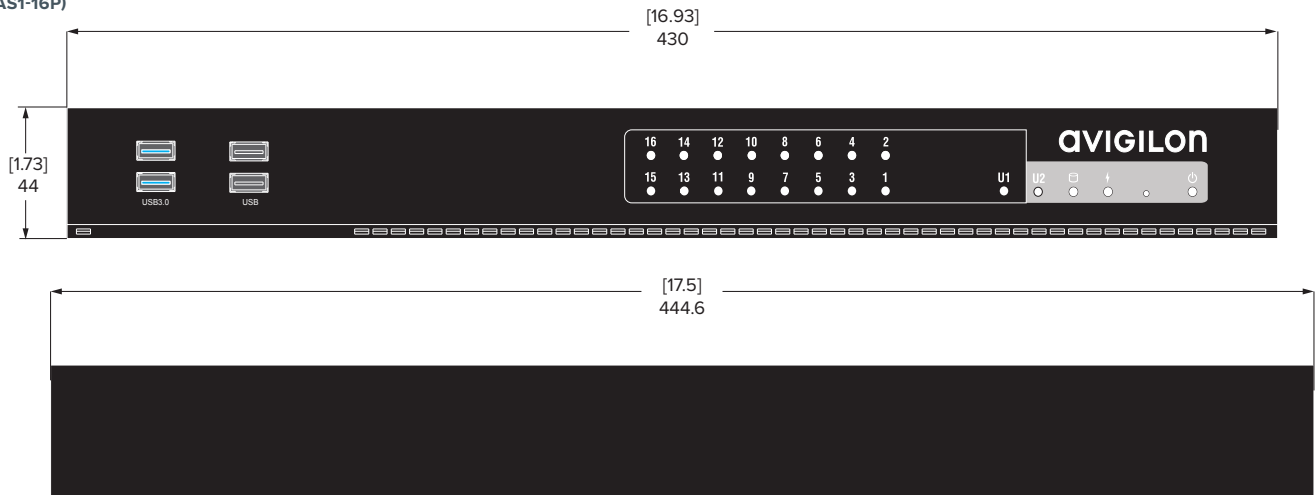

HD Video Appliance Pro — 16 Port

(VMA-AS1-16P)

[X.X]	INCHES
X	MM